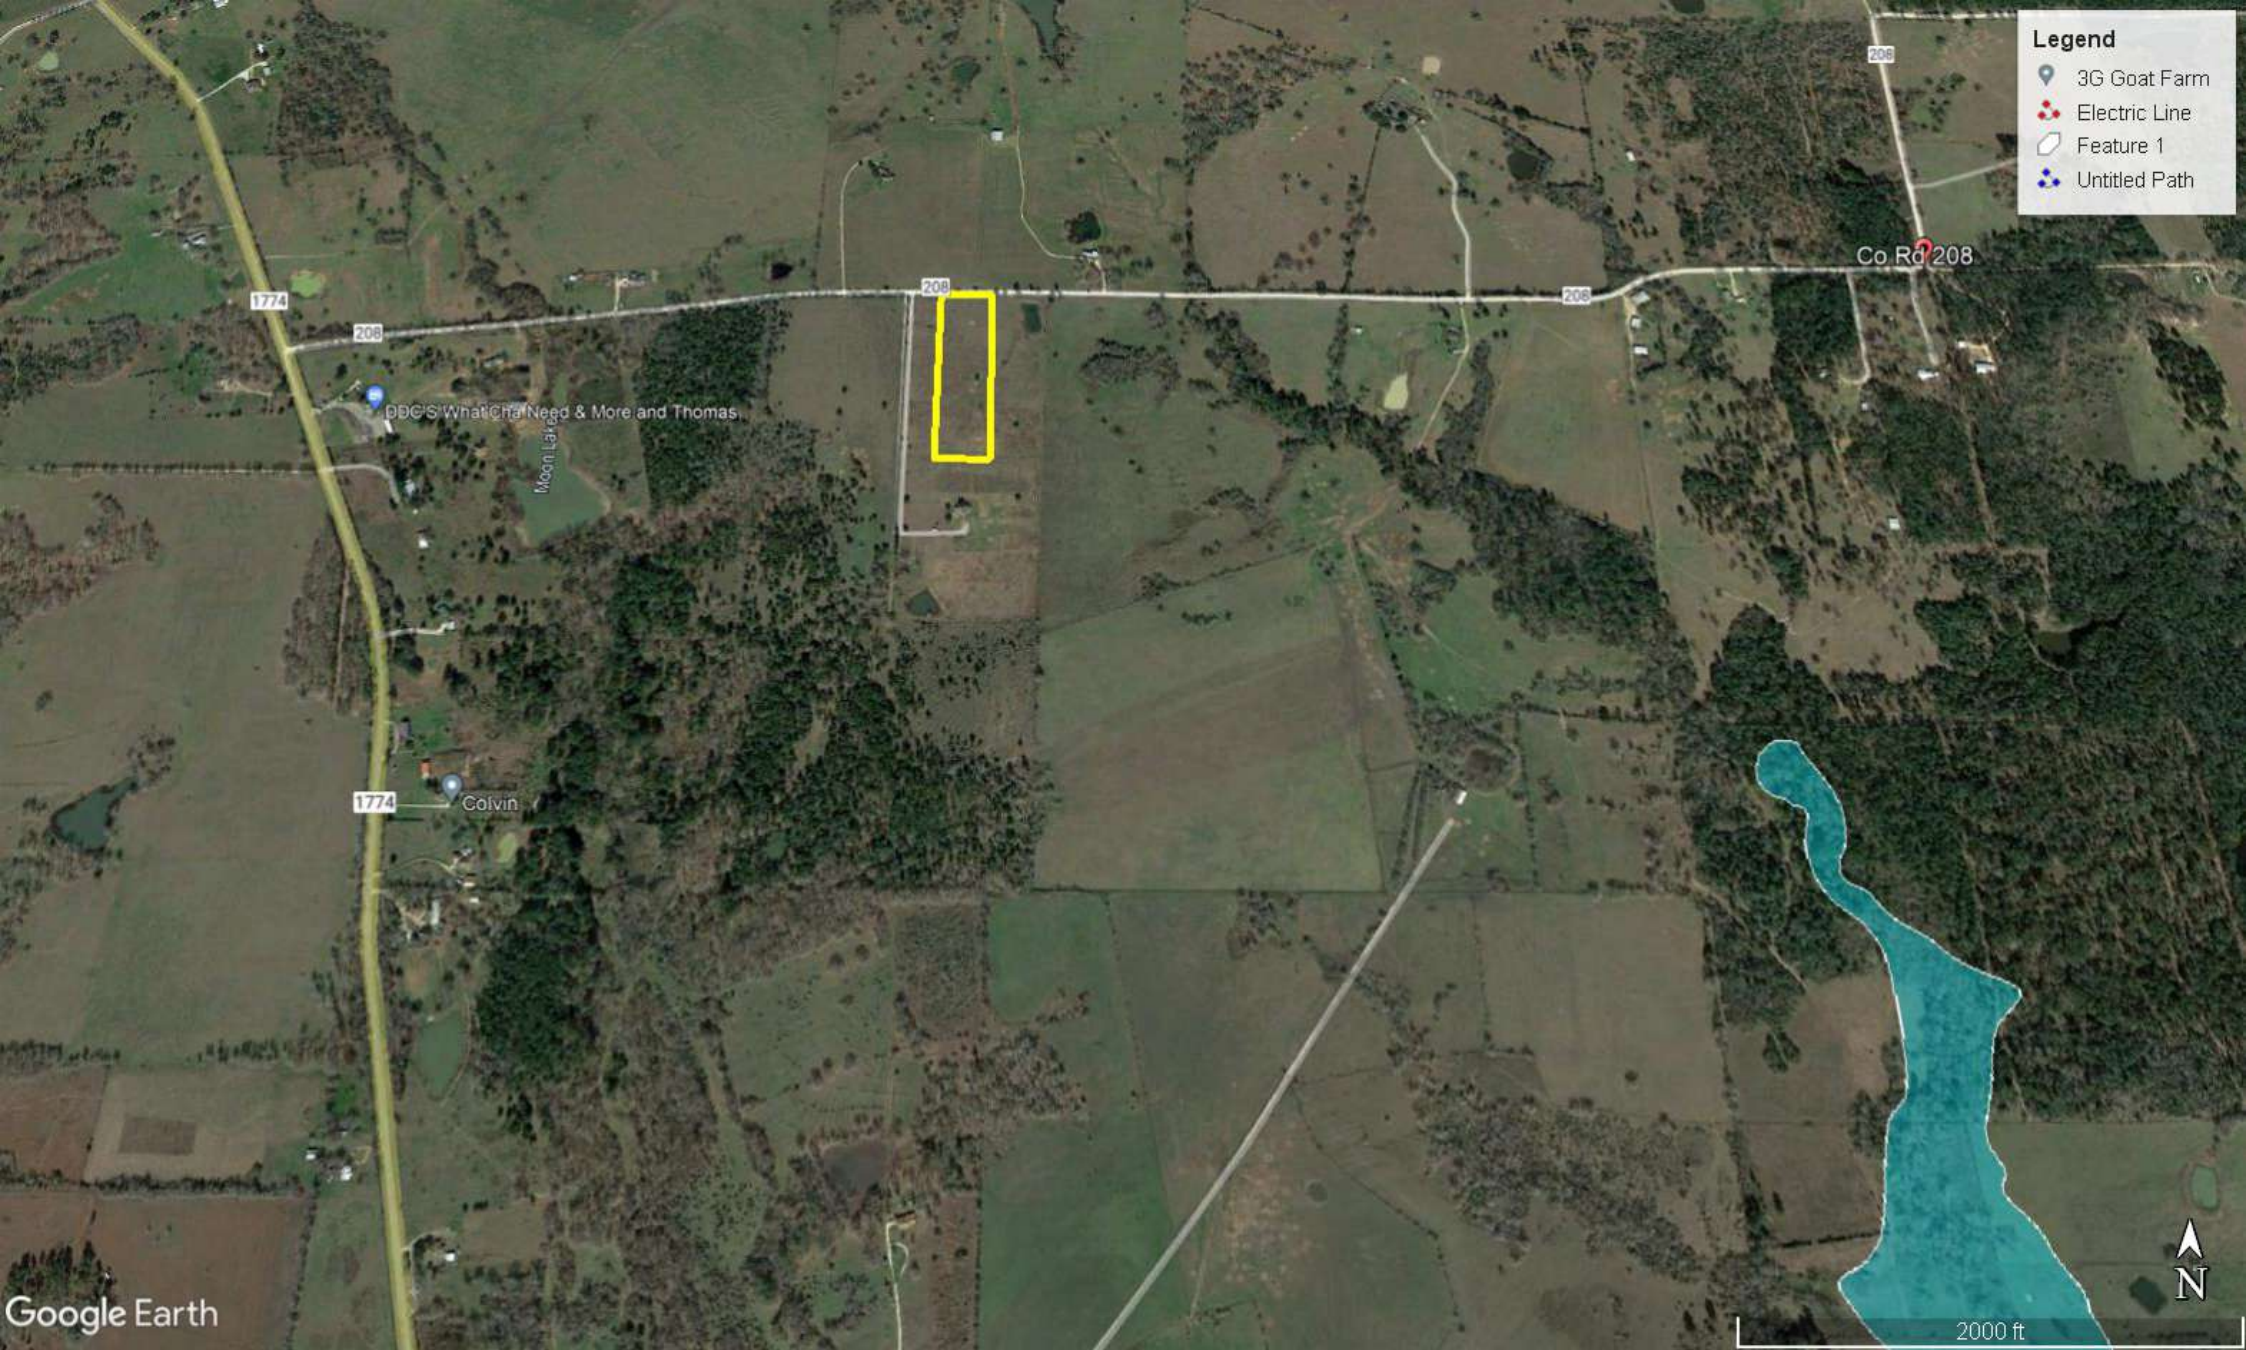

Legend

- 3G Goat Farm
- Electric Line
- Feature 1
- Untitled Path

Legend

-  3G Goat Farm
-  Electric Line
-  Feature 1
-  Untitled Path

1774

1774

BBC'S WhatCha Need & More and Thomas

Colvin

Moon Lake

208

208

206

Co Rd 208

Google Earth

2000 ft

Legend

- 3G Goat Farm
- Electric Line
- Feature 1
- Untitled Path

Legend

- 3G Goat Farm
- Electric Line
- Feature 1
- Untitled Path