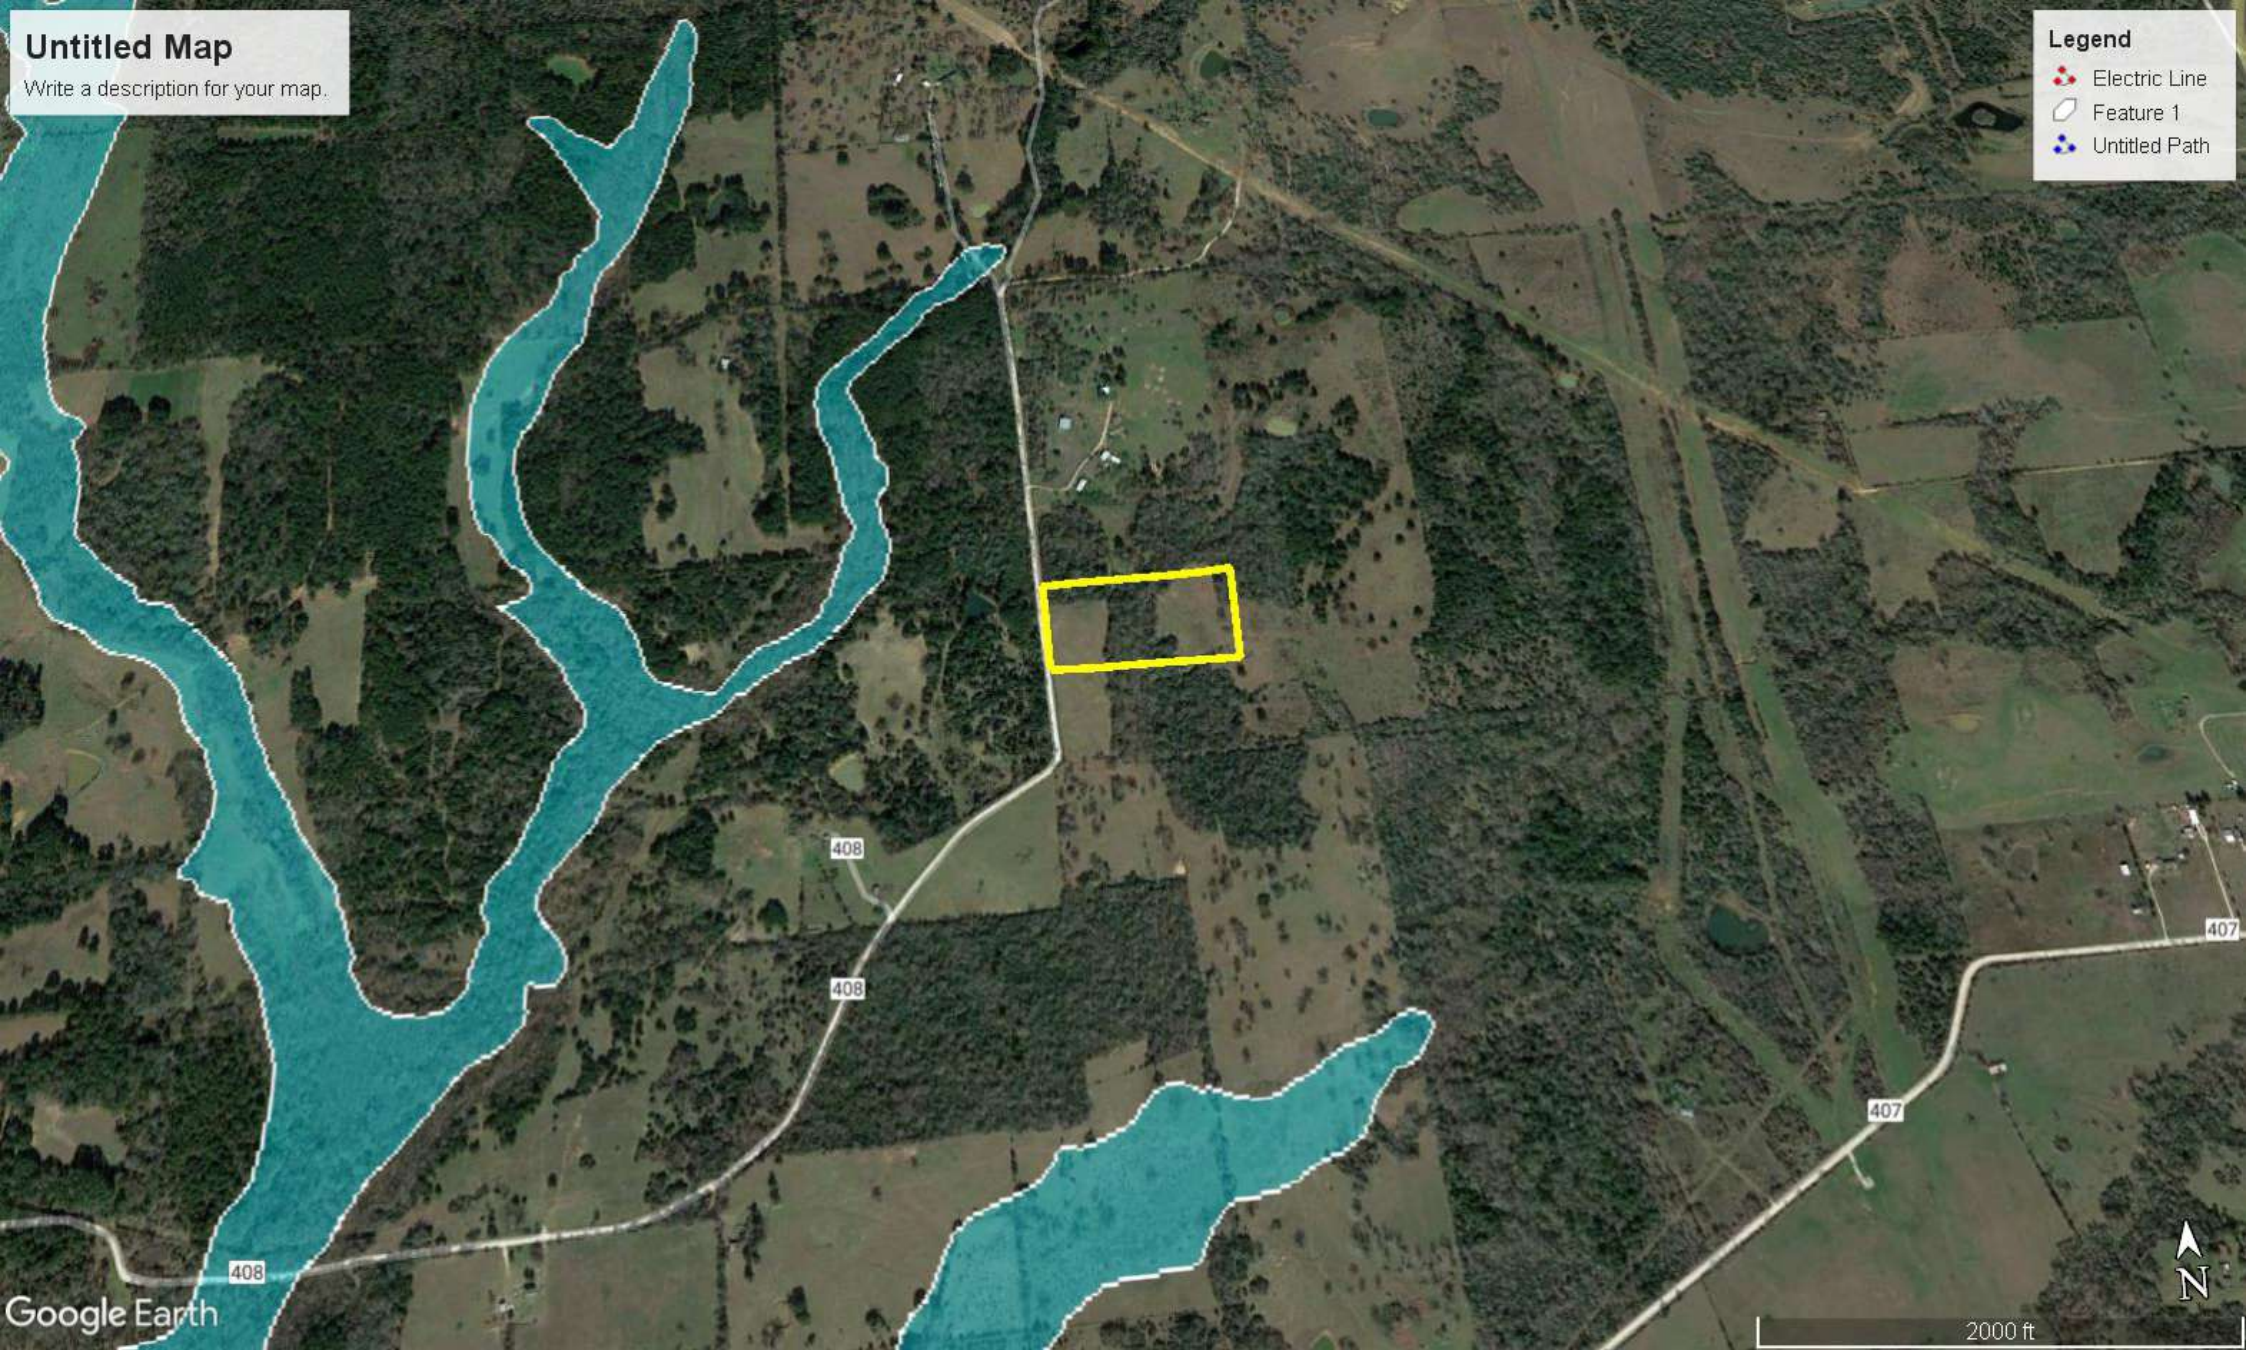

Untitled Map
Write a description for your map.

Legend

-  Electric Line
-  Feature 1
-  Untitled Path

Google Earth

1000 ft

Untitled Map
Write a description for your map.

Legend

- Electric Line
- Feature 1
- Untitled Path

Google Earth

the ratio | 880x:(-95.9813, 30.3876) (-95.9368, 30.4113) | 2789 acres

Untitled Map
Write a description for your map.

Legend

- Electric Line
- Feature 1
- Untitled Path

Google Earth

SIC 1000 ft

Untitled Map

Write a description for your map.

Legend

- Electric Line
- Feature 1
- Untitled Path