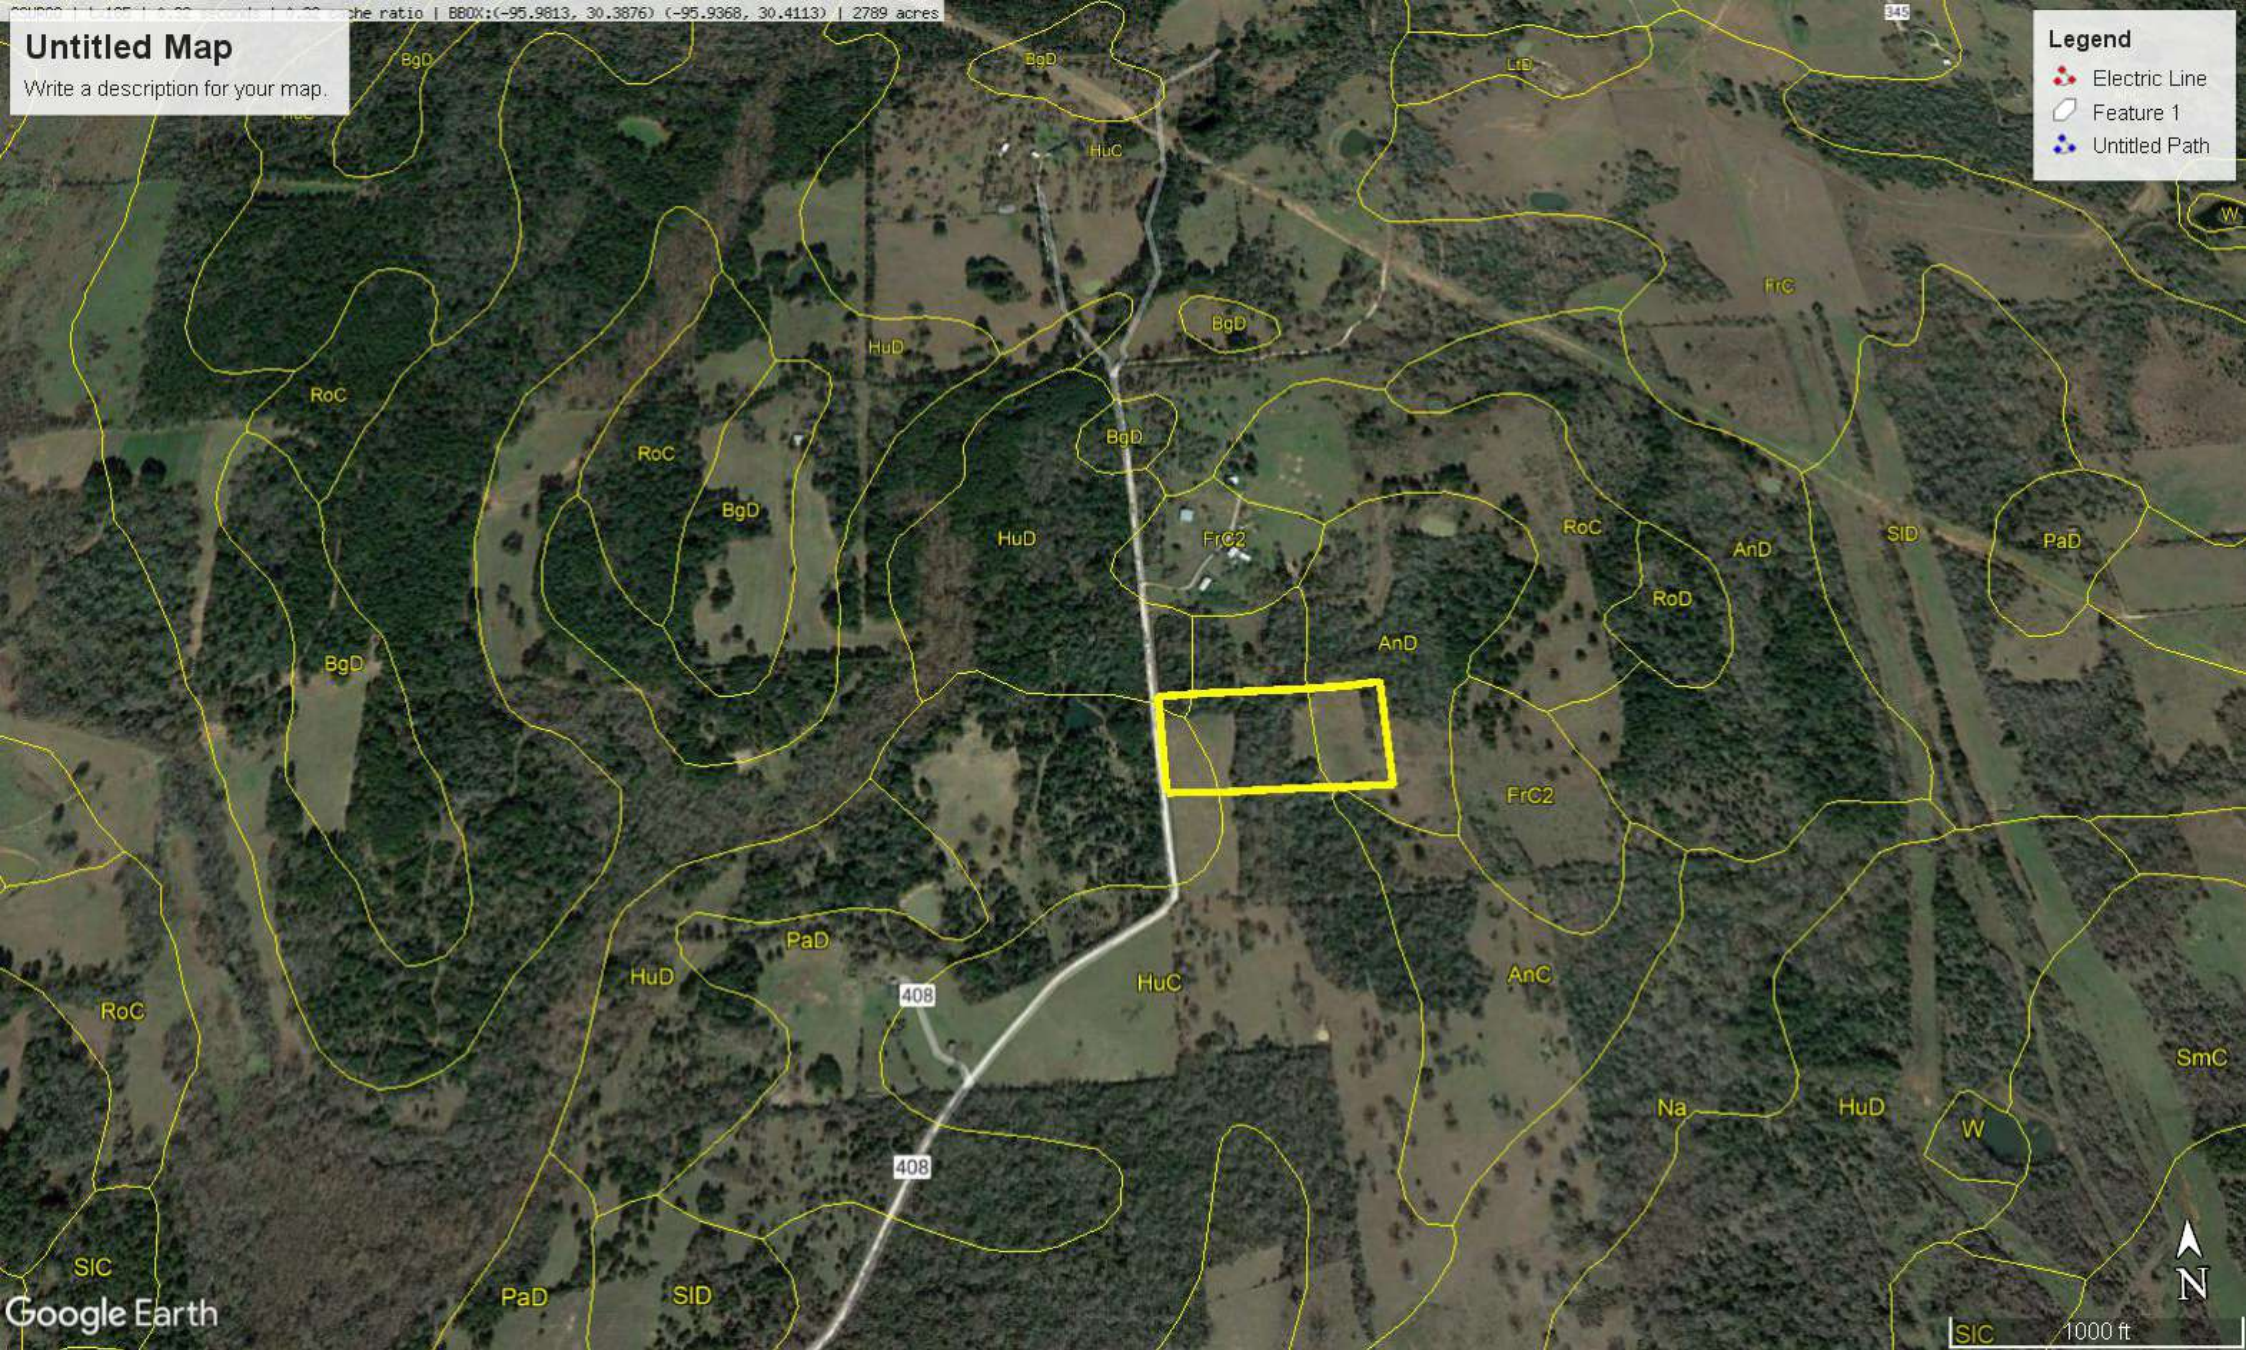

Untitled Map
Write a description for your map.

Legend

-  Electric Line
-  Feature 1
-  Untitled Path

Google Earth

1000 ft

Untitled Map
Write a description for your map.

Legend

- Electric Line
- Feature 1
- Untitled Path

Google Earth

the ratio | 880x:(-95.9813, 30.3876) (-95.9368, 30.4113) | 2789 acres

Untitled Map
Write a description for your map.

Legend

- Electric Line
- Feature 1
- Untitled Path

Google Earth

SIC 1000 ft

Untitled Map

Write a description for your map.

Legend

- Electric Line
- Feature 1
- Untitled Path