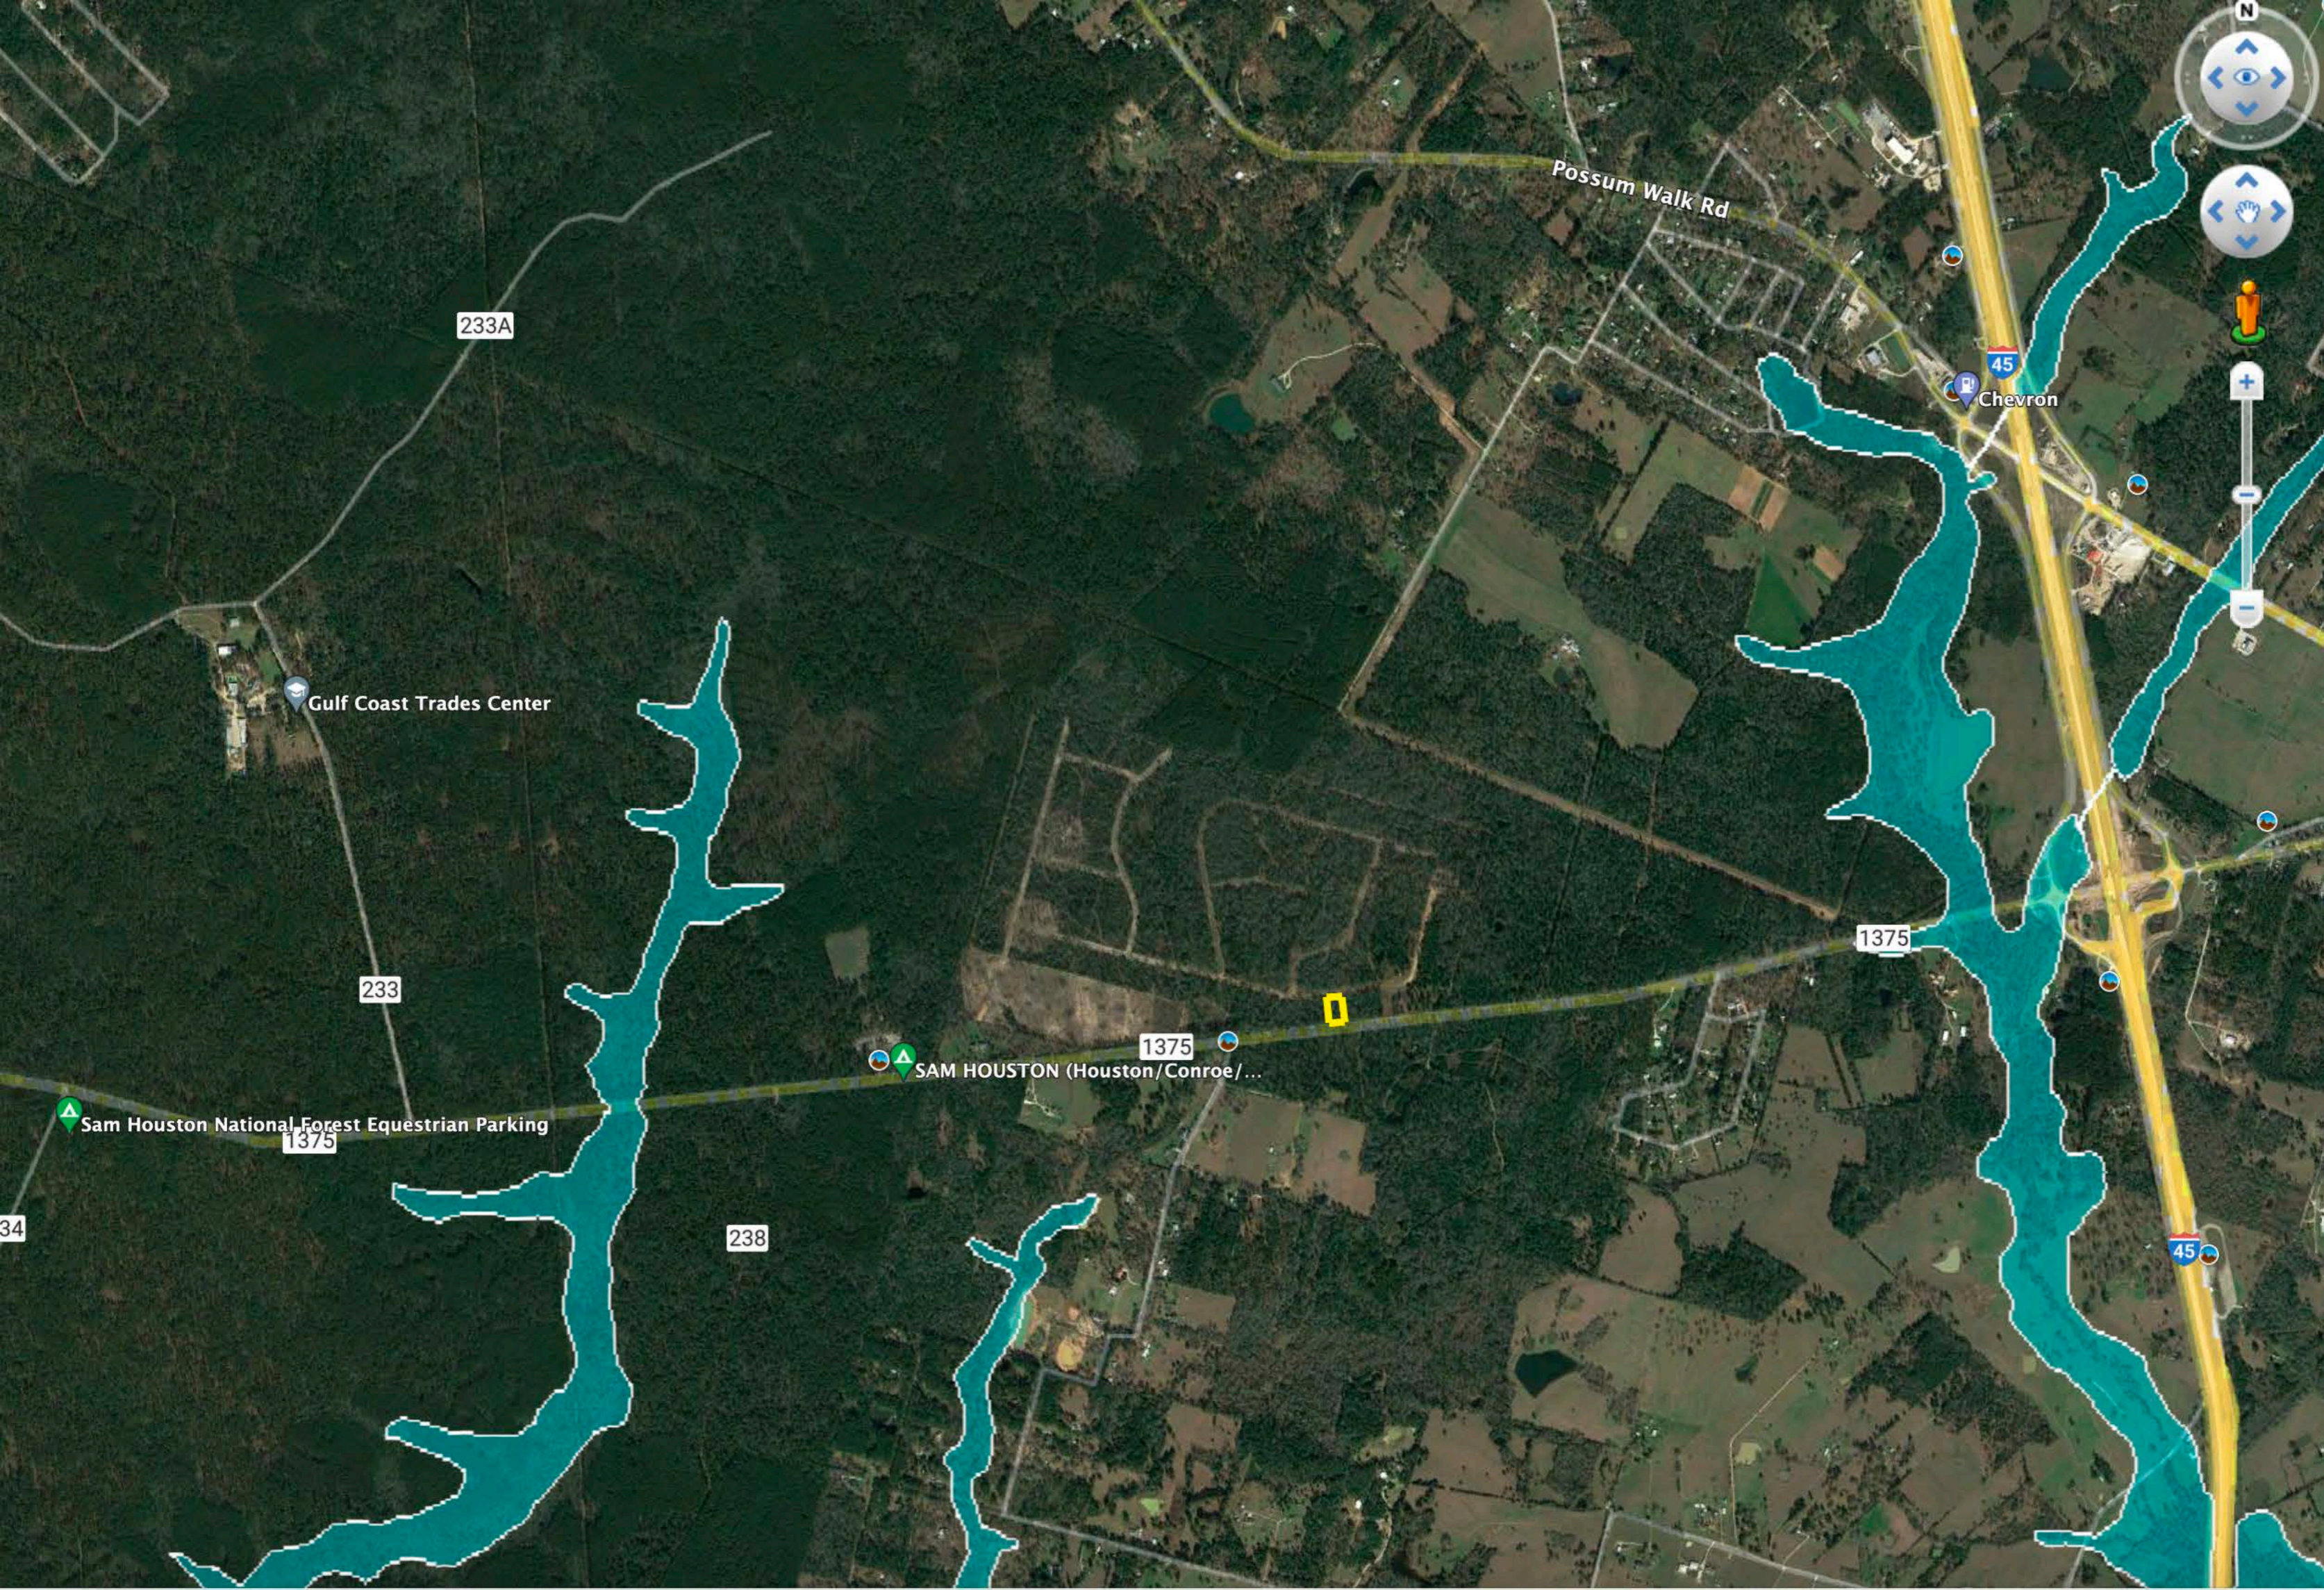

1375

1375

Google Earth

1985

30° 31.902' N 95° 31.236' W elev 337 ft eye alt 951 ft

233A

Possum Walk Rd

45

Chevron

Gulf Coast Trades Center

233

1375

1375

SAM HOUSTON (Houston/Conroe/...

Sam Houston National Forest Equestrian Parking

1375

Google Earth  
Earth Point

1985

30° 31.896' N 95° 31.238' W elev 337ft eyealt 2316ft

10

2

1375

1375

1375

Google Earth

1985

30° 31.897' N 95° 31.326' W elev 311 ft eye alt 1091 ft