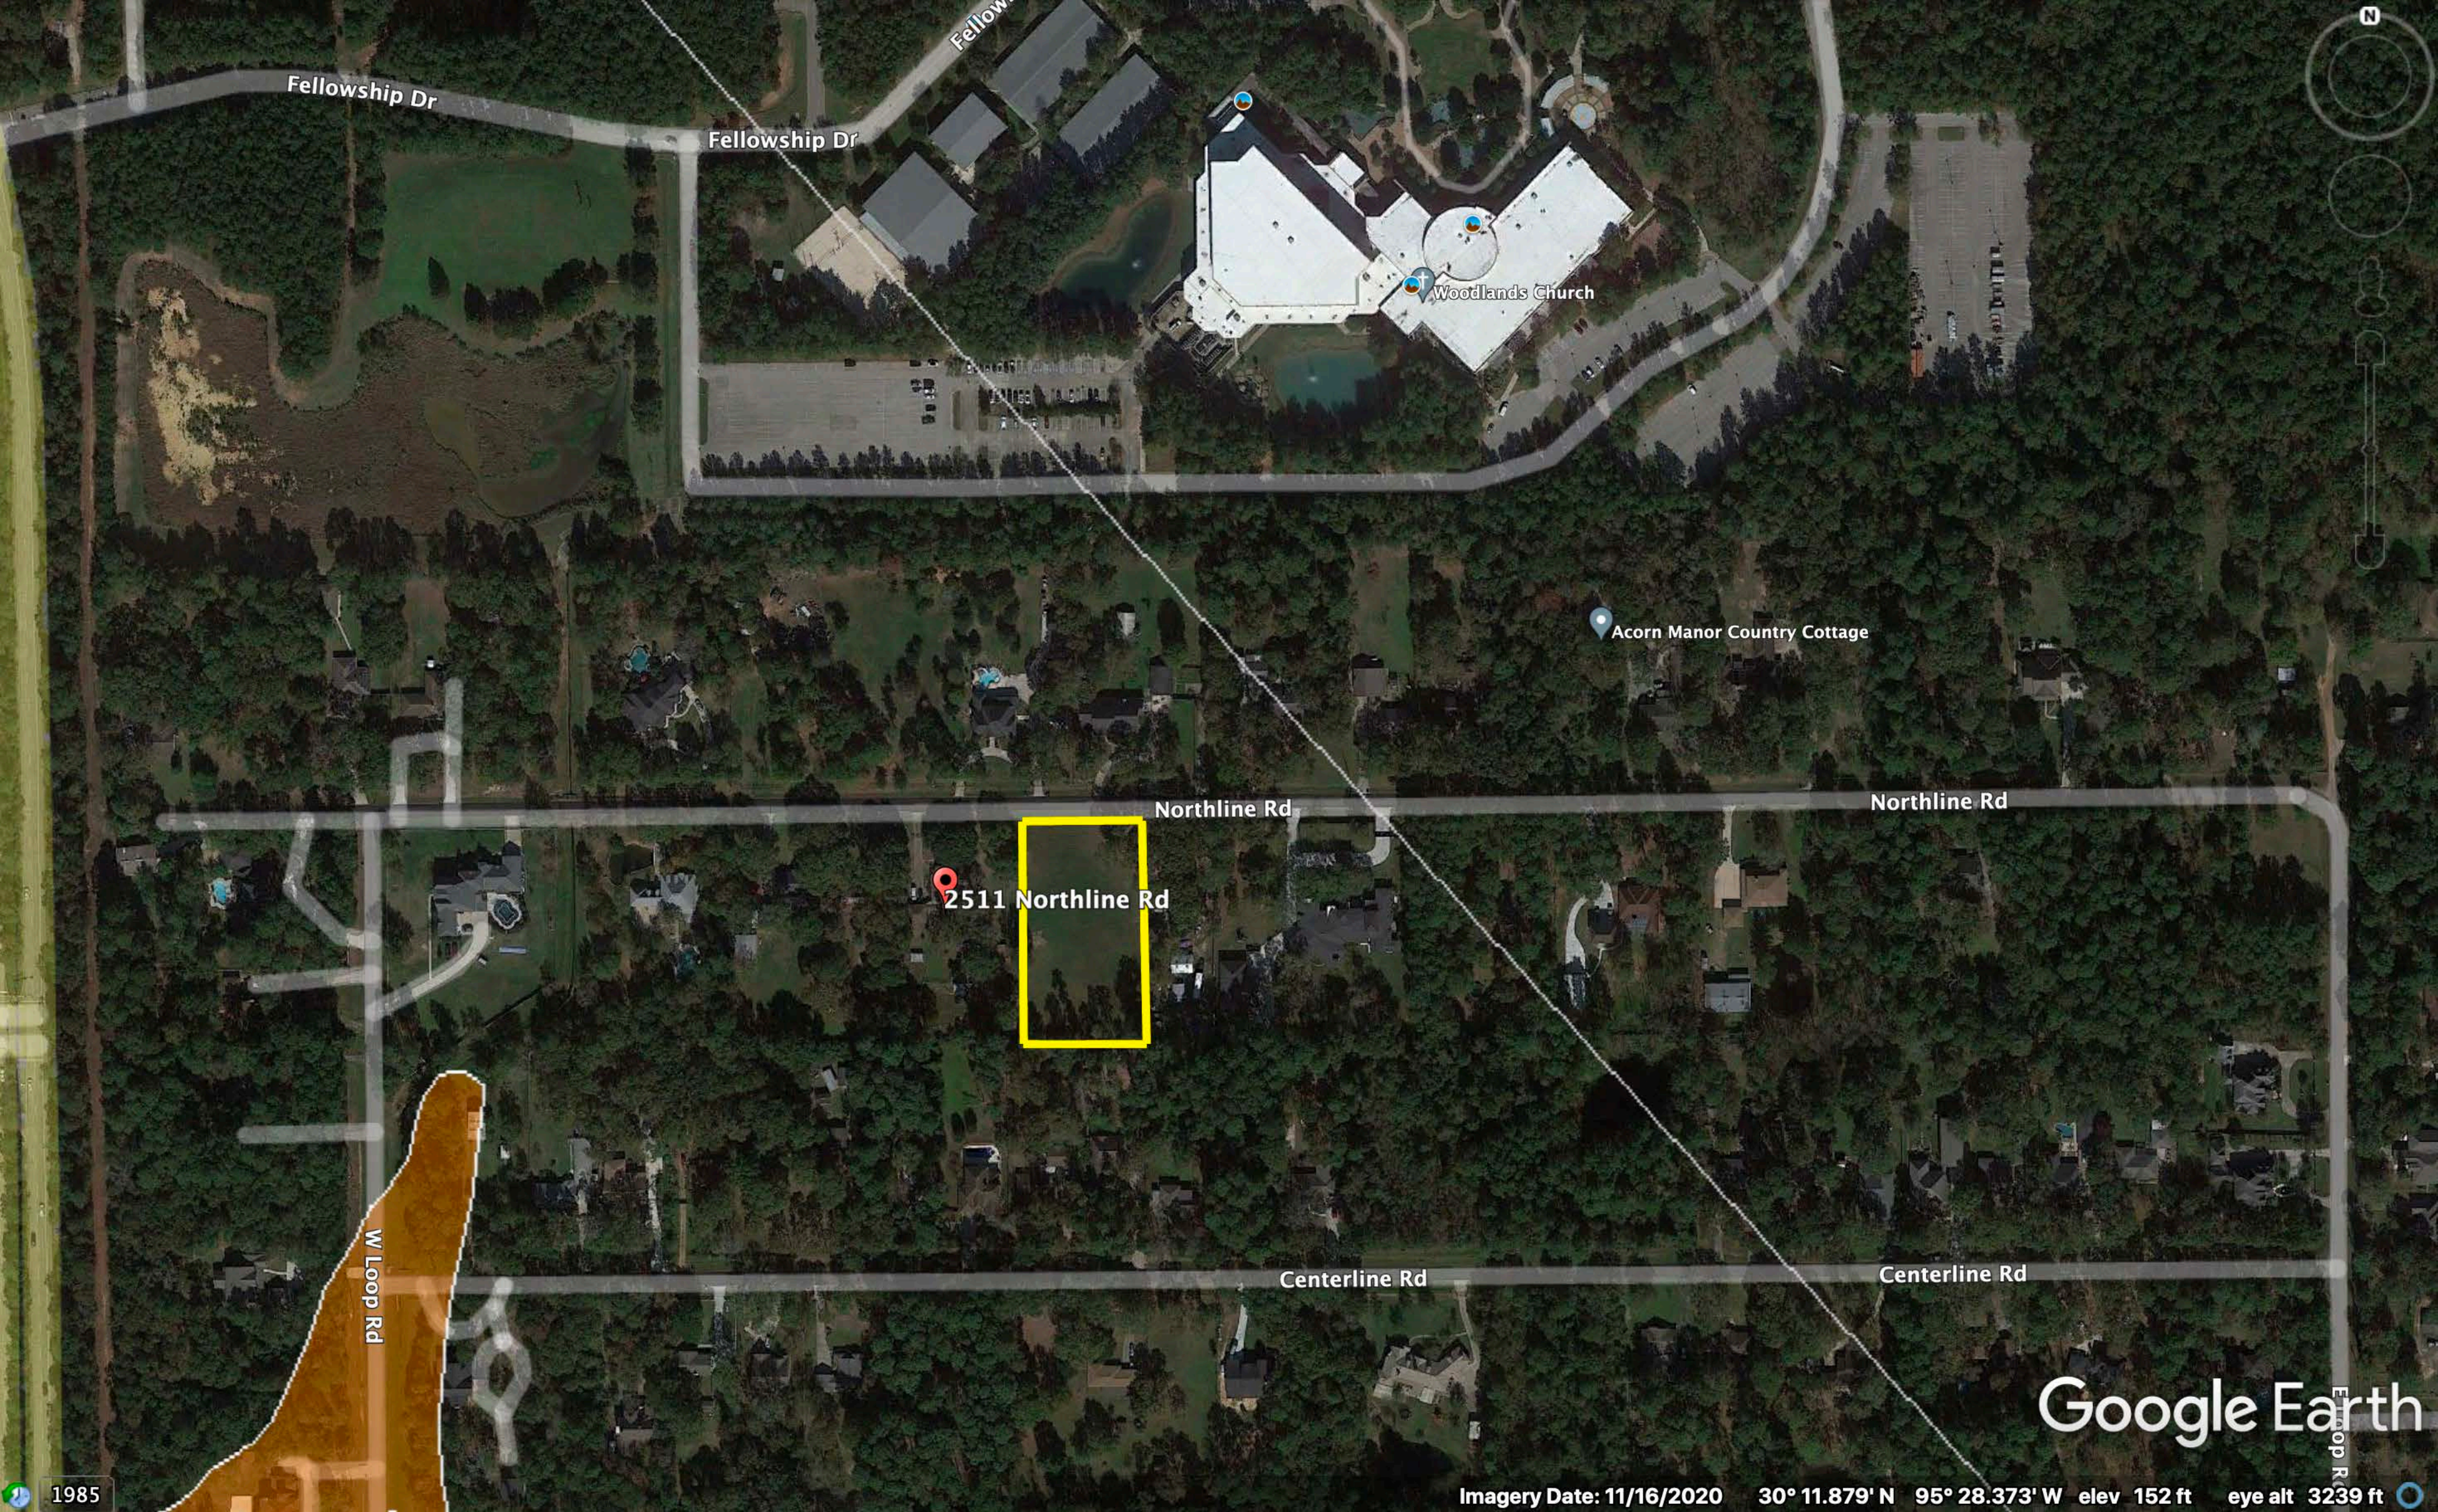

Northline Rd

Northline Rd

Northline Rd

2511 Northline Rd

AREA OF MINIMAL FLOOD HAZARD Zone X

Google Earth

1985

Imagery Date: 11/16/2020 30° 11.876' N 95° 28.569' W elev 149 ft eye alt 996 ft

Centerline Rd

Centerline Rd

W Loop Rd

Google Earth

W Loop Rd

1985

Imagery Date: 11/16/2020 30° 11.879' N 95° 28.373' W elev 152 ft eye alt 3239 ft

SosA

Centerline Rd

Centerline Rd

Centerline Rd

Google Earth

1985

Imagery Date: 11/16/2020 30° 11.843' N 95° 28.541' W elev 152 ft eye alt 1789 ft

Woodlands Church

Acorn Manor Country Cottage

Centerline Rd

E Loop Rd

Google Earth
Earth Point

1985

Imagery Date: 11/16/2020 30°11.879'N 95°28.558'W elev 150 ft eye alt 2988 ft