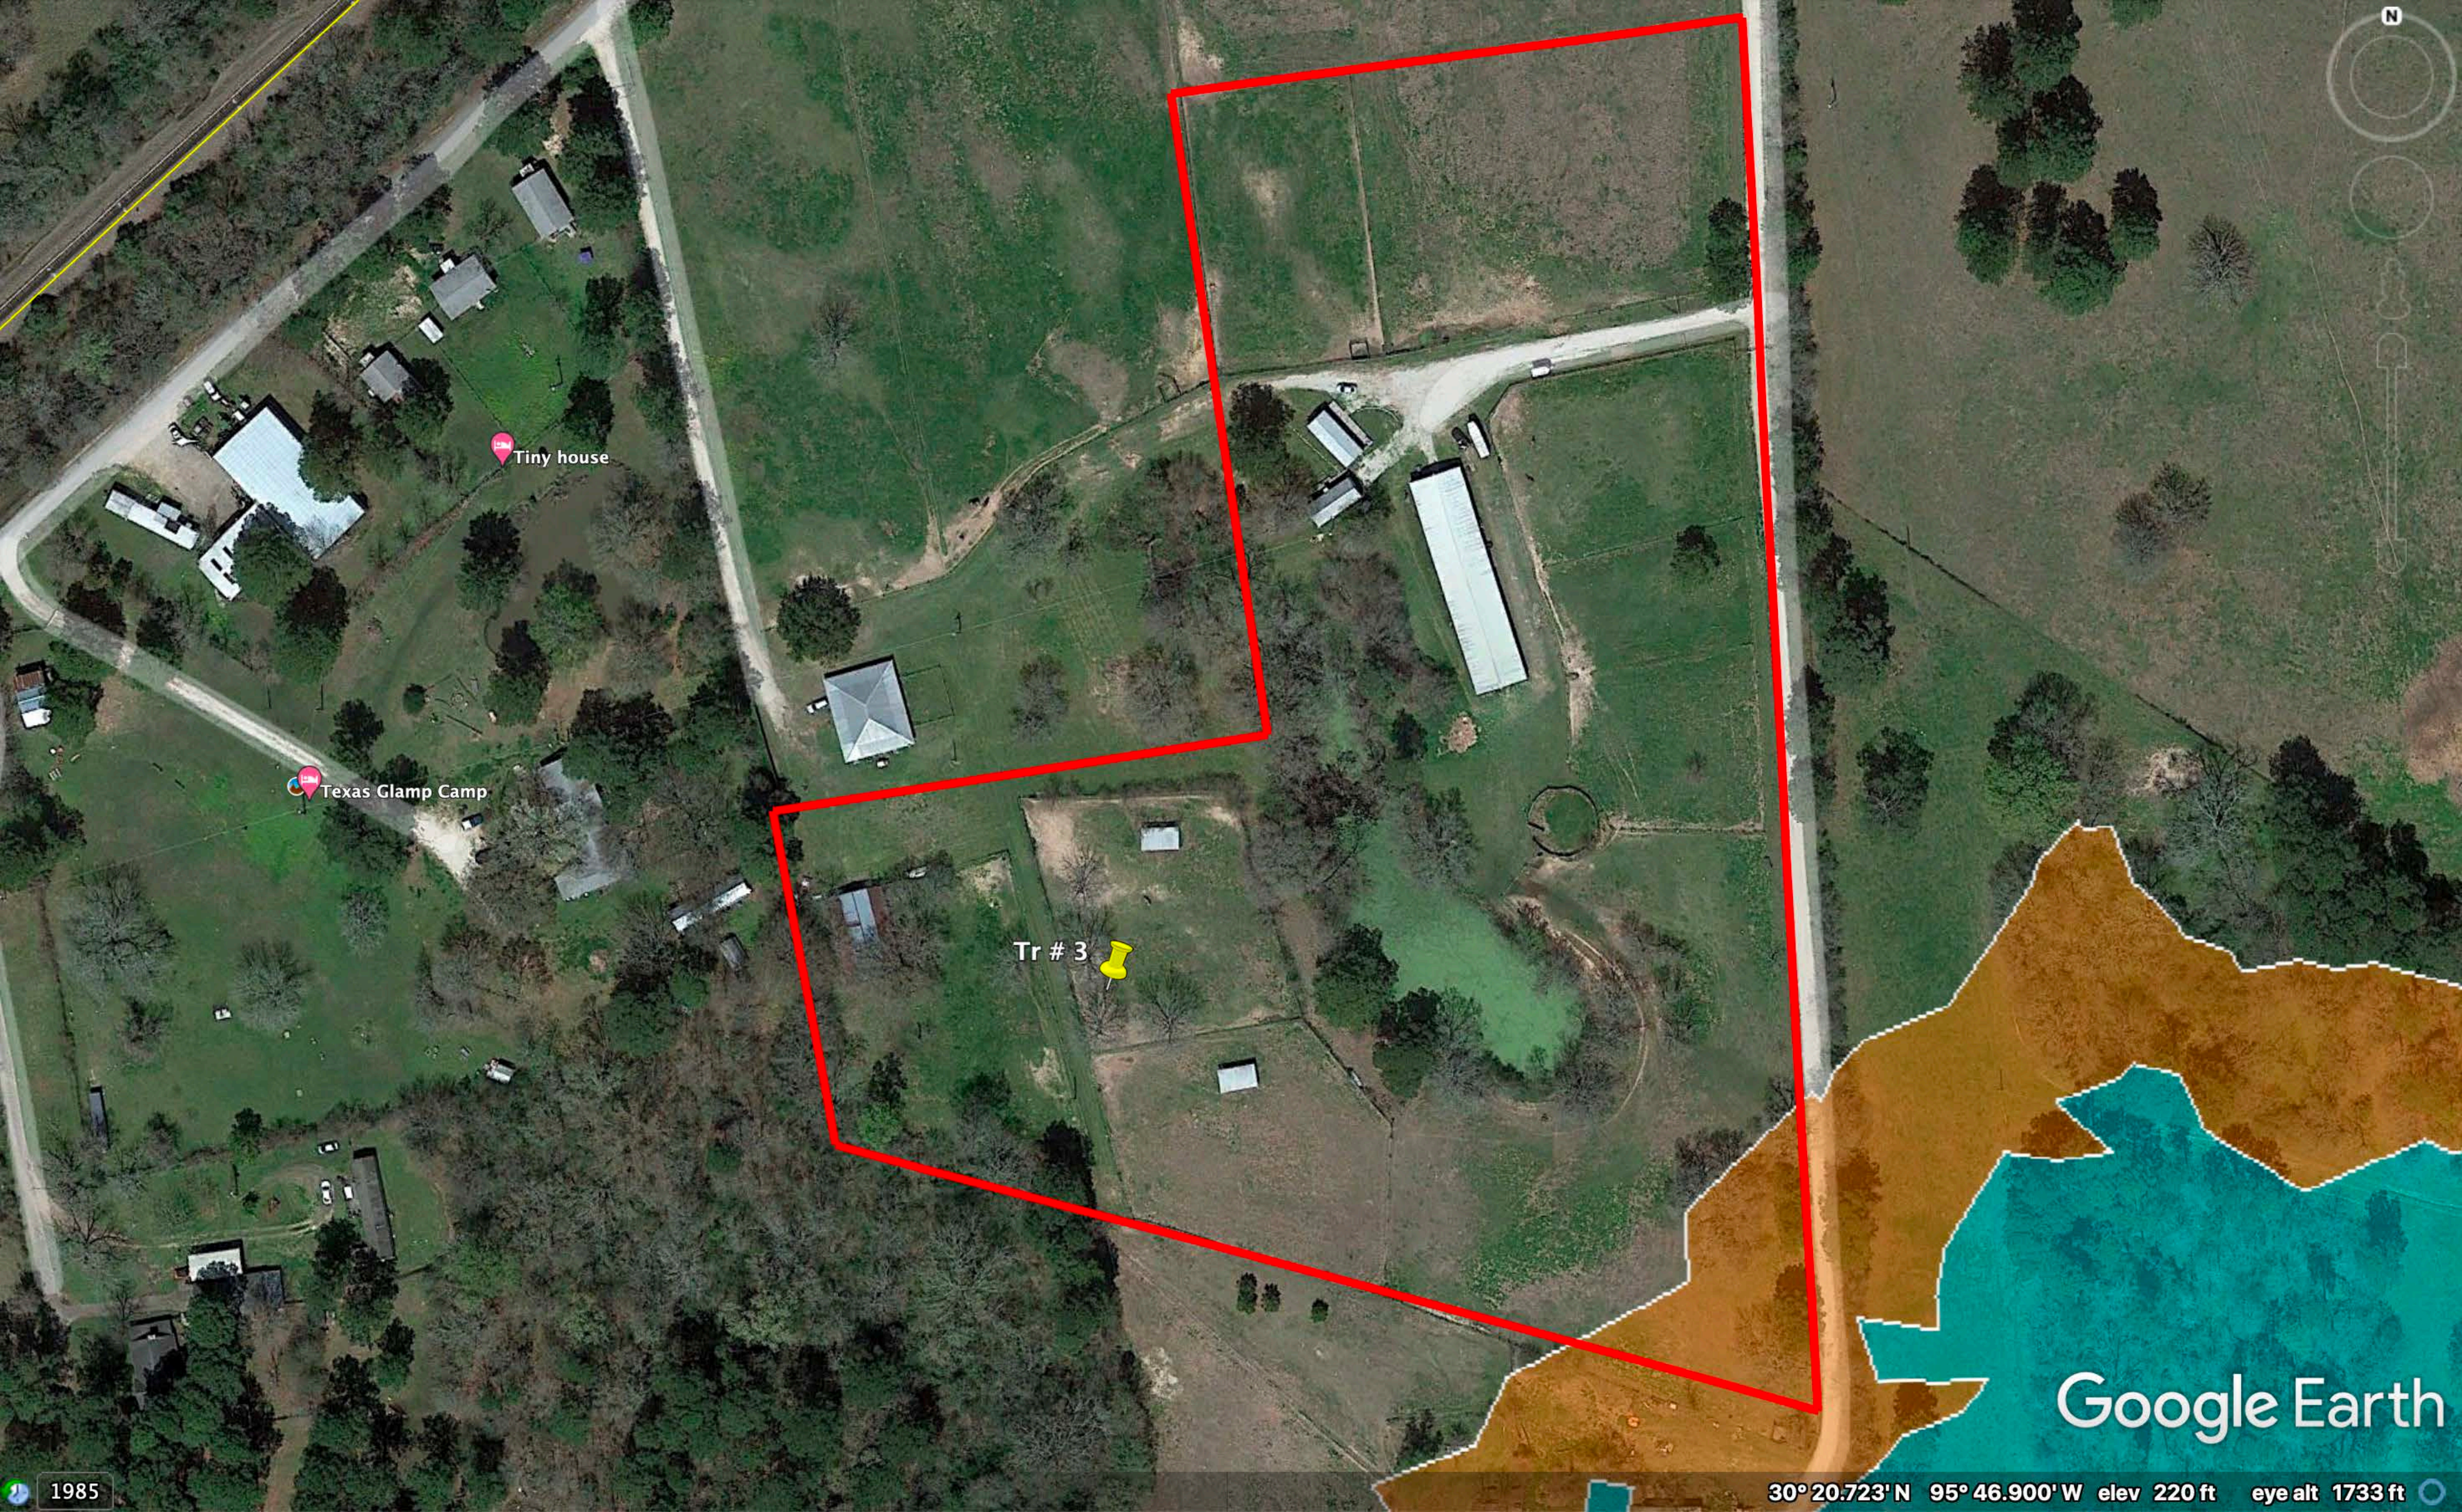

Tiny house

Texas Glamp Camp

Tr # 3

Google Earth

1985

30°20.771' N 95°46.828' W elev 222 ft eye alt 1733 ft

Tiny house

Texas Glamp Camp

Tr # 3

Google Earth

Tiny house

Texas Glamp Camp

ObC2

Tr # 3

SuC

Google Earth

250

LORADO

Bobville Rd

Bobville

235

Tiny house

Texas Glamp Camp

Tr # 3

220

new

Google Earth  
Earth Point

1985

30° 20.774' N 95° 47.090' W elev 237 ft eyealt 3964 ft