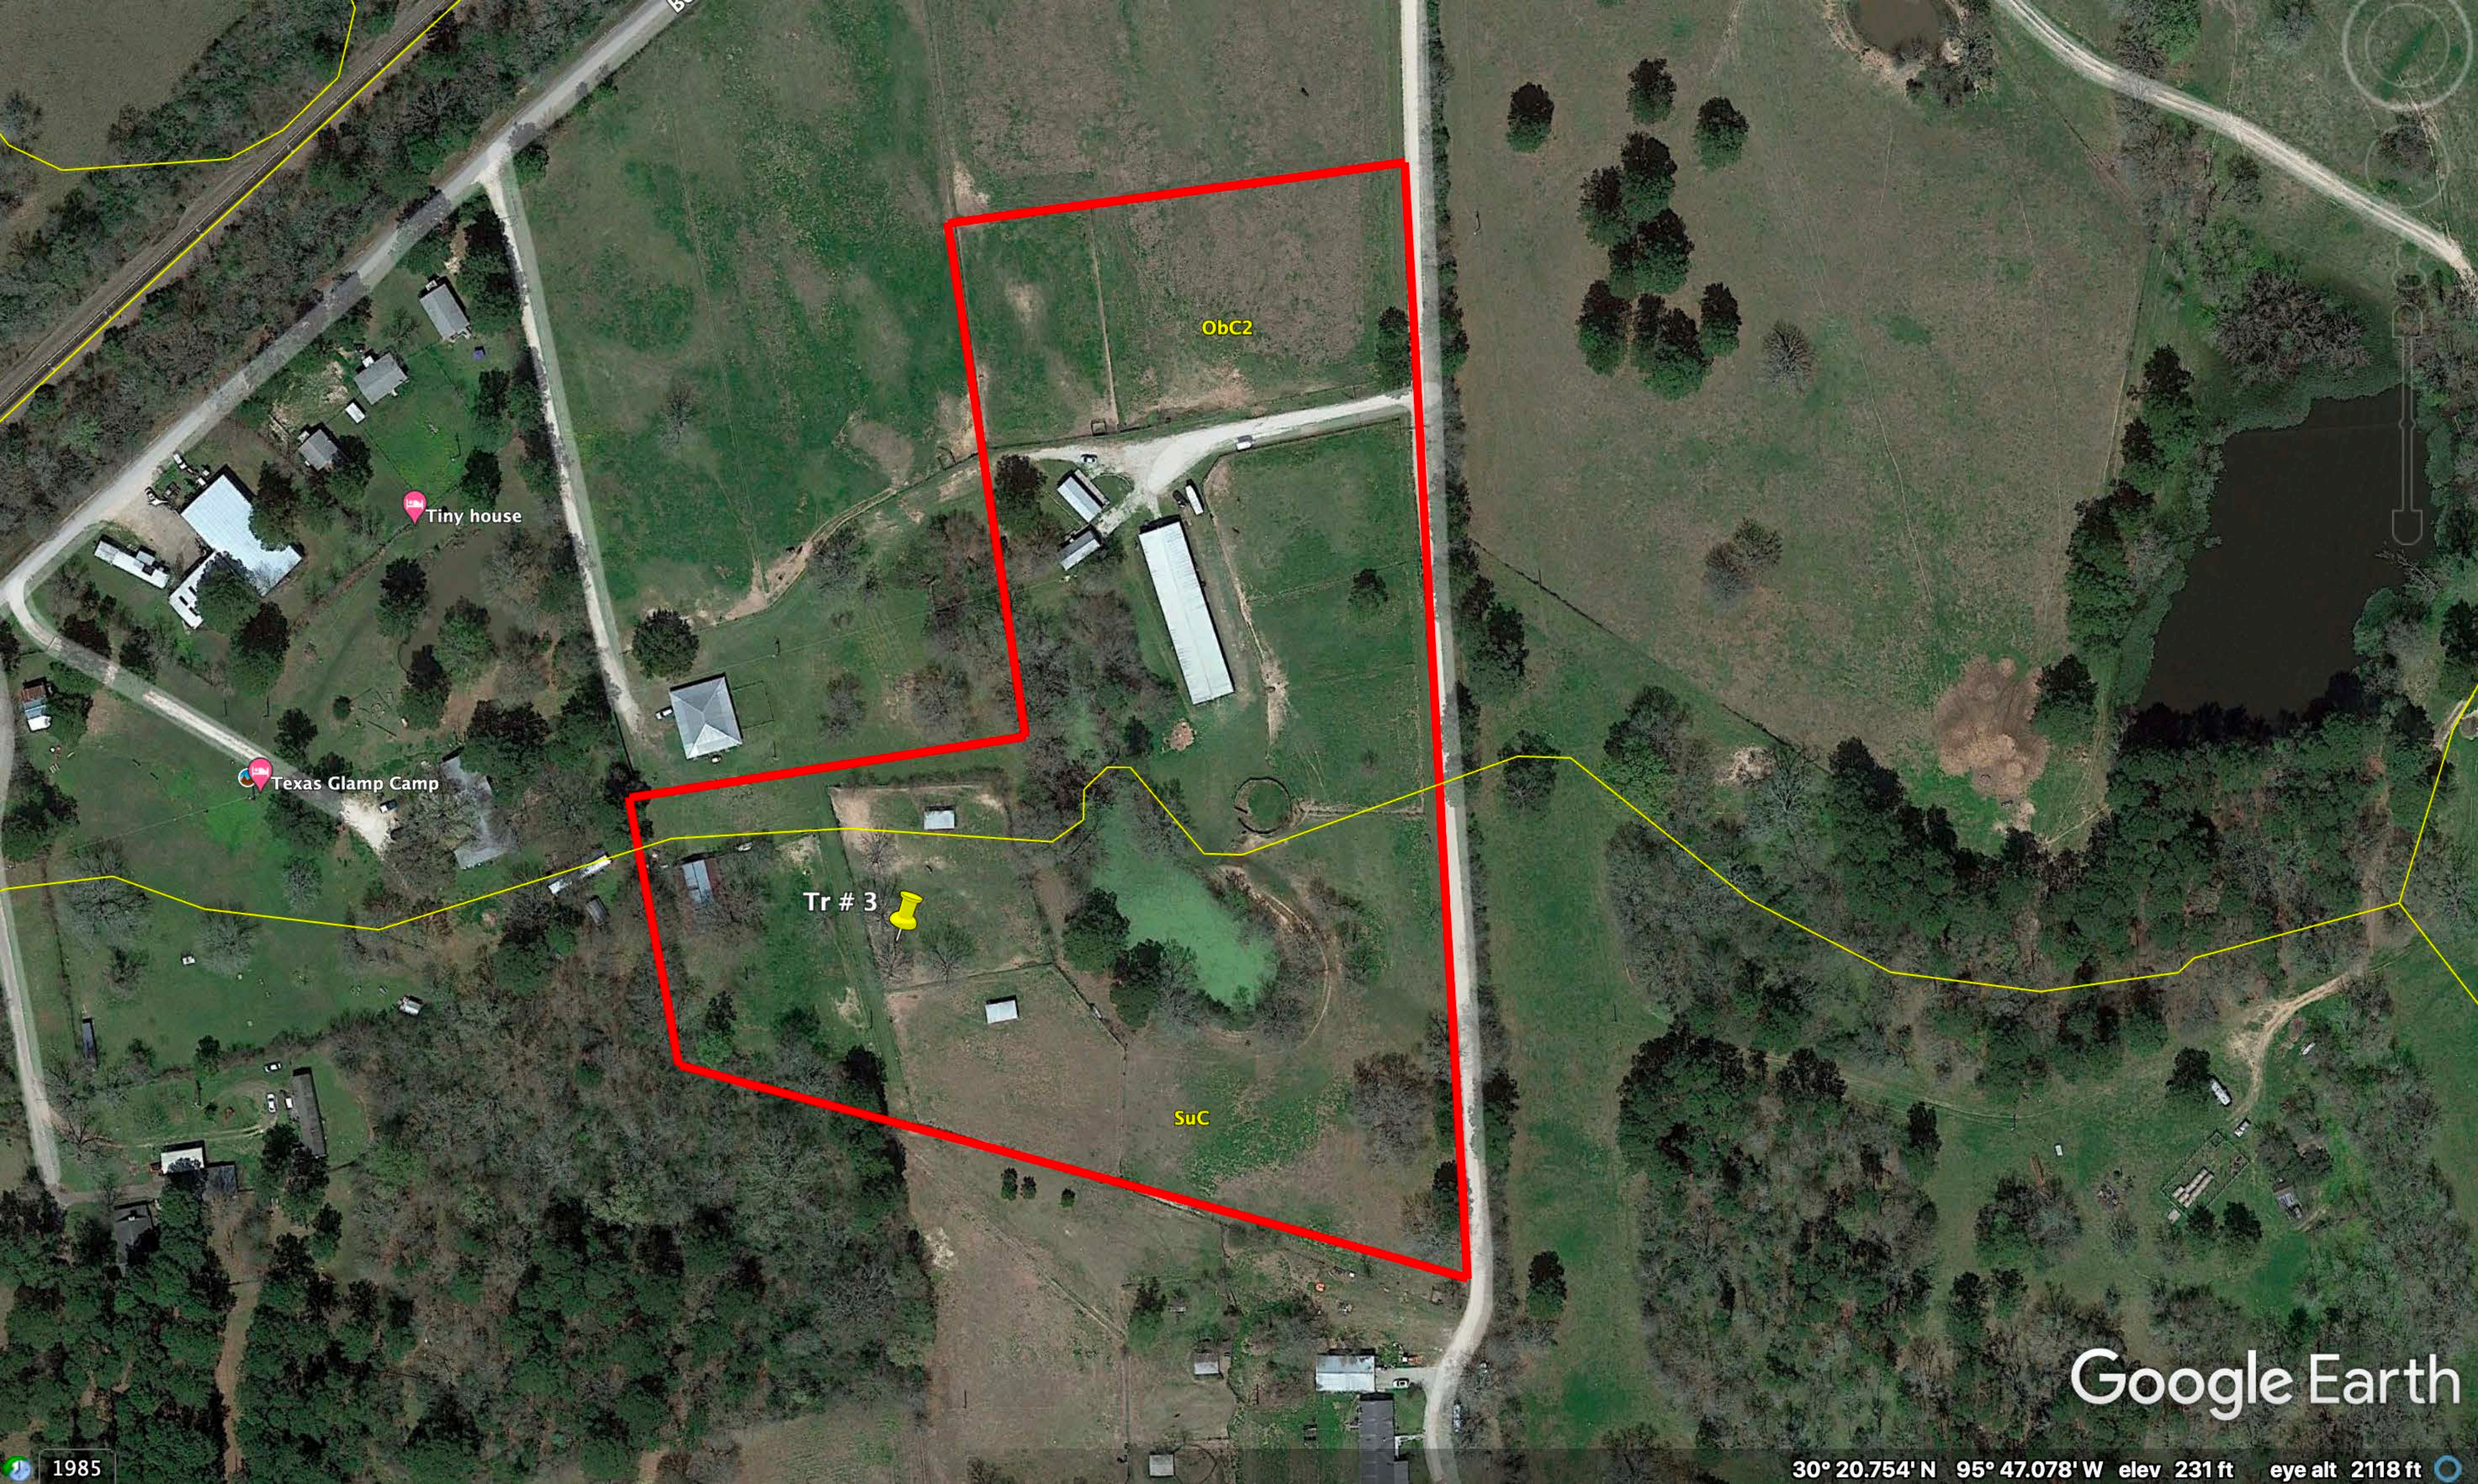

Tiny house

Texas Glamp Camp

Tr # 3

Google Earth

1985

30°20.771' N 95°46.828' W elev 222 ft eye alt 1733 ft

Tiny house

Texas Glamp Camp

Tr # 3

Google Earth

Tiny house

Texas Glamp Camp

ObC2

Tr # 3

SuC

Google Earth

250

LORADO

Bobville Rd

Bobville

235

Tiny house

Texas Glamp Camp

Tr # 3

220

new

Google Earth  
Earth Point

1985

30° 20.774' N 95° 47.090' W elev 237 ft eyealt 3964 ft