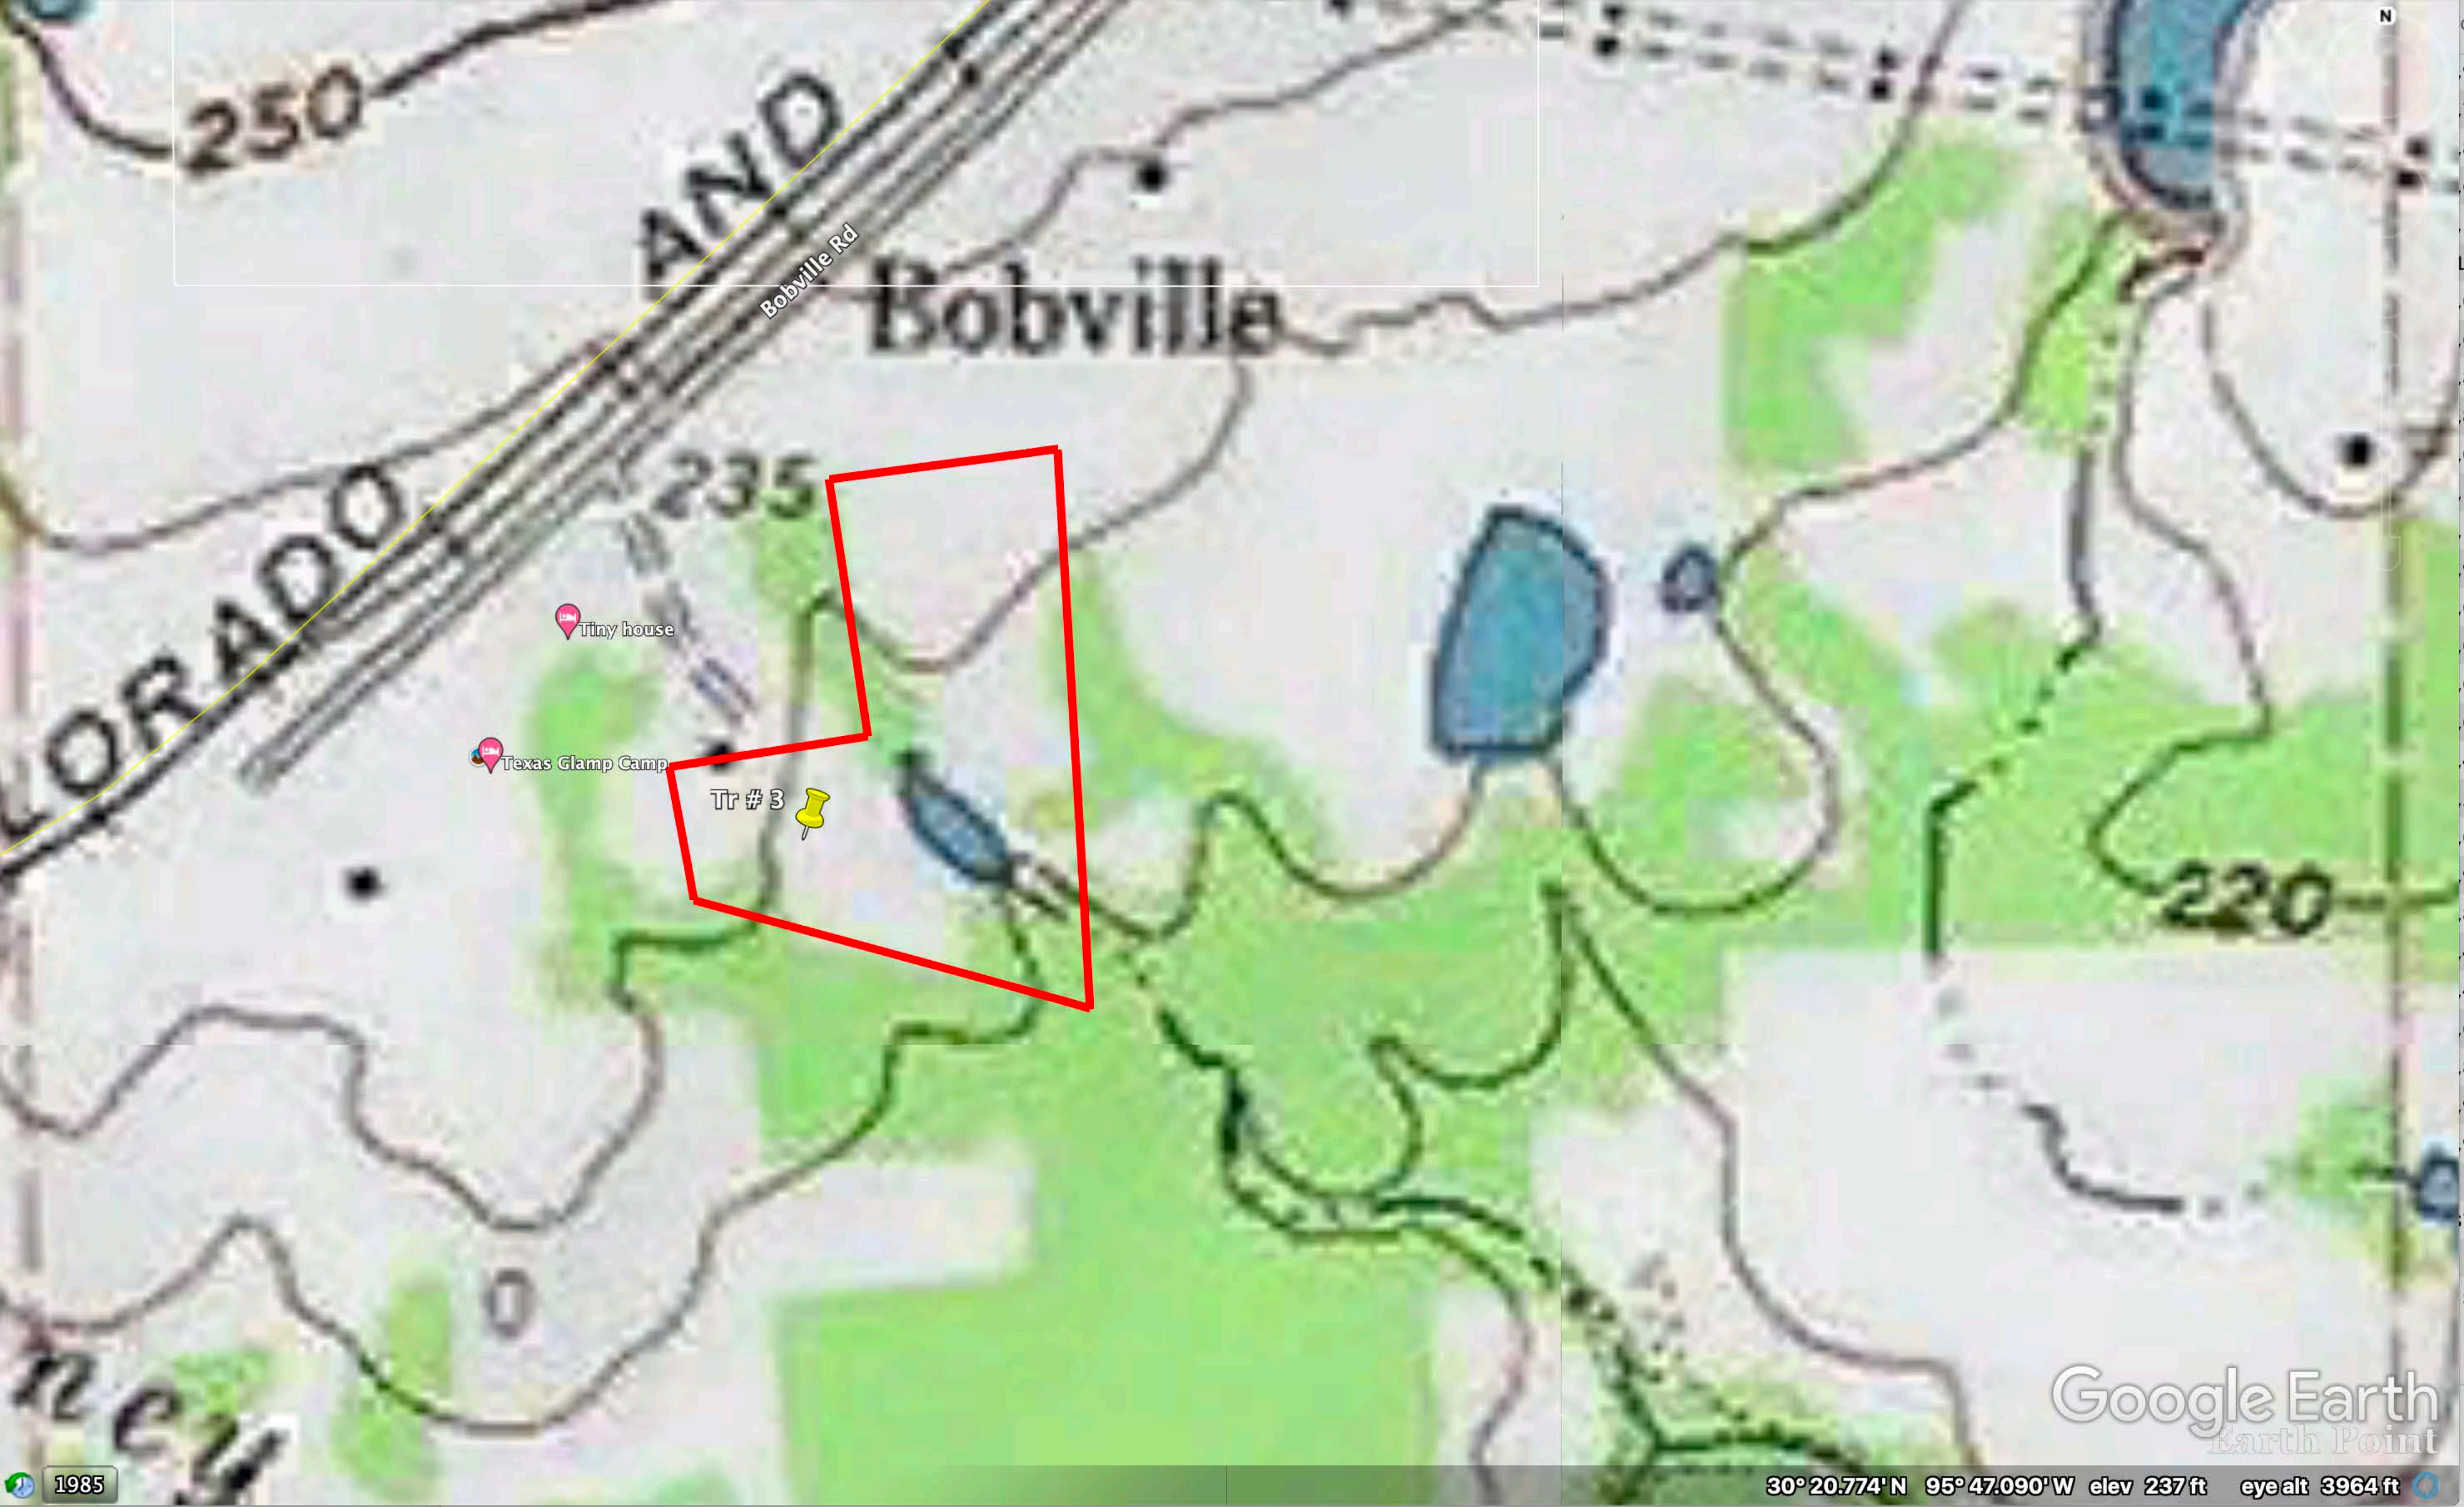

Tiny house

Texas Glamp Camp

Tr # 3

Google Earth

1985

30°20.771' N 95°46.828' W elev 222 ft eye alt 1733 ft

Tiny house

Texas Glamp Camp

Tr # 3

Google Earth

Tiny house

Texas Glamp Camp

ObC2

Tr # 3

SuC

Google Earth

250

LORADO

Bobville Rd

Bobville

235

Tiny house

Texas Glamp Camp

Tr # 3

220

new

Google Earth  
Earth Point

1985

30° 20.774' N 95° 47.090' W elev 237 ft eyealt 3964 ft