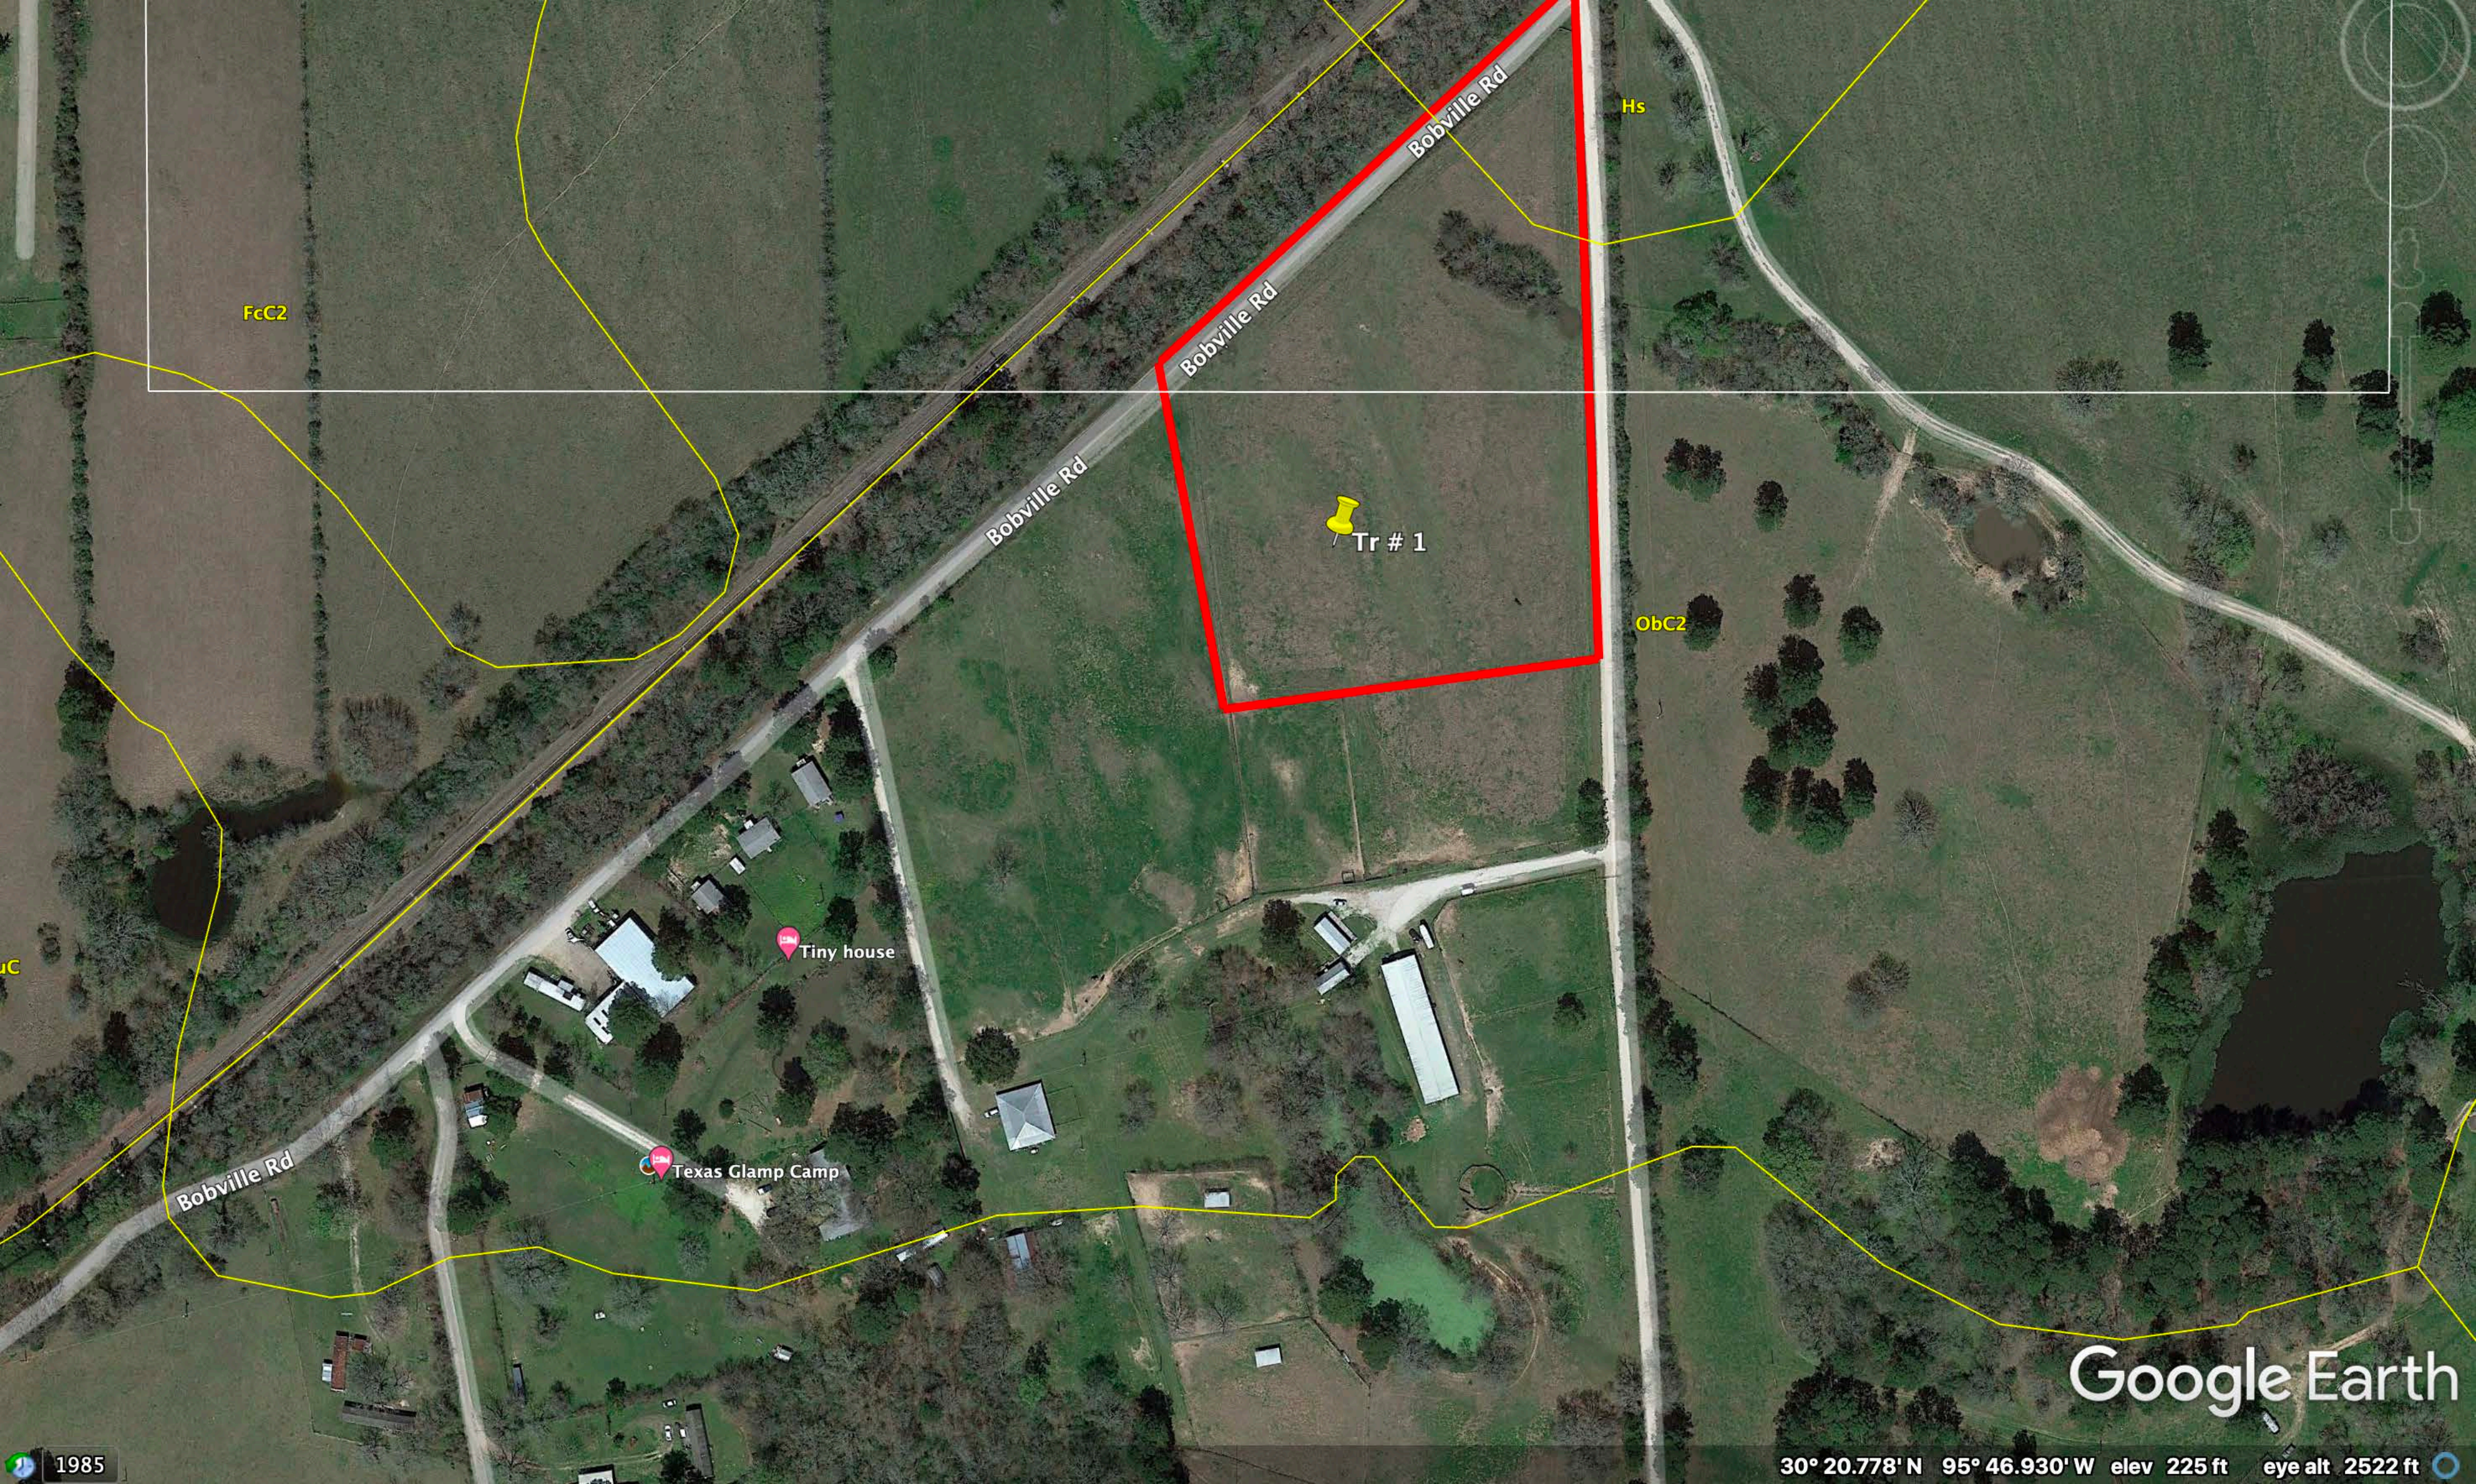

30° 20.873' N 95° 46.865' W elev 232 ft eye alt 1460 ft

Bobville Rd

Bobville Rd

Bobville Rd

Bobville Rd

Tr # 1

Tiny house

Texas Glamp Camp

Google Earth

1985

30° 20.813' N 95° 47.032' W elev 231 ft eye alt 2522 ft

FcC2

Bobville Rd

Bobville Rd

Hs

Tr # 1

ObC2

Tiny house

Texas Glamp Camp

Bobville Rd

Google Earth

1985

30° 20.778' N 95° 46.930' W elev 225 ft eye alt 2522 ft

250

Bobville Rd

Google Earth
Earth Point

1985

30° 20.825' N 95° 47.090' W elev 238 ft eye alt 2522 ft