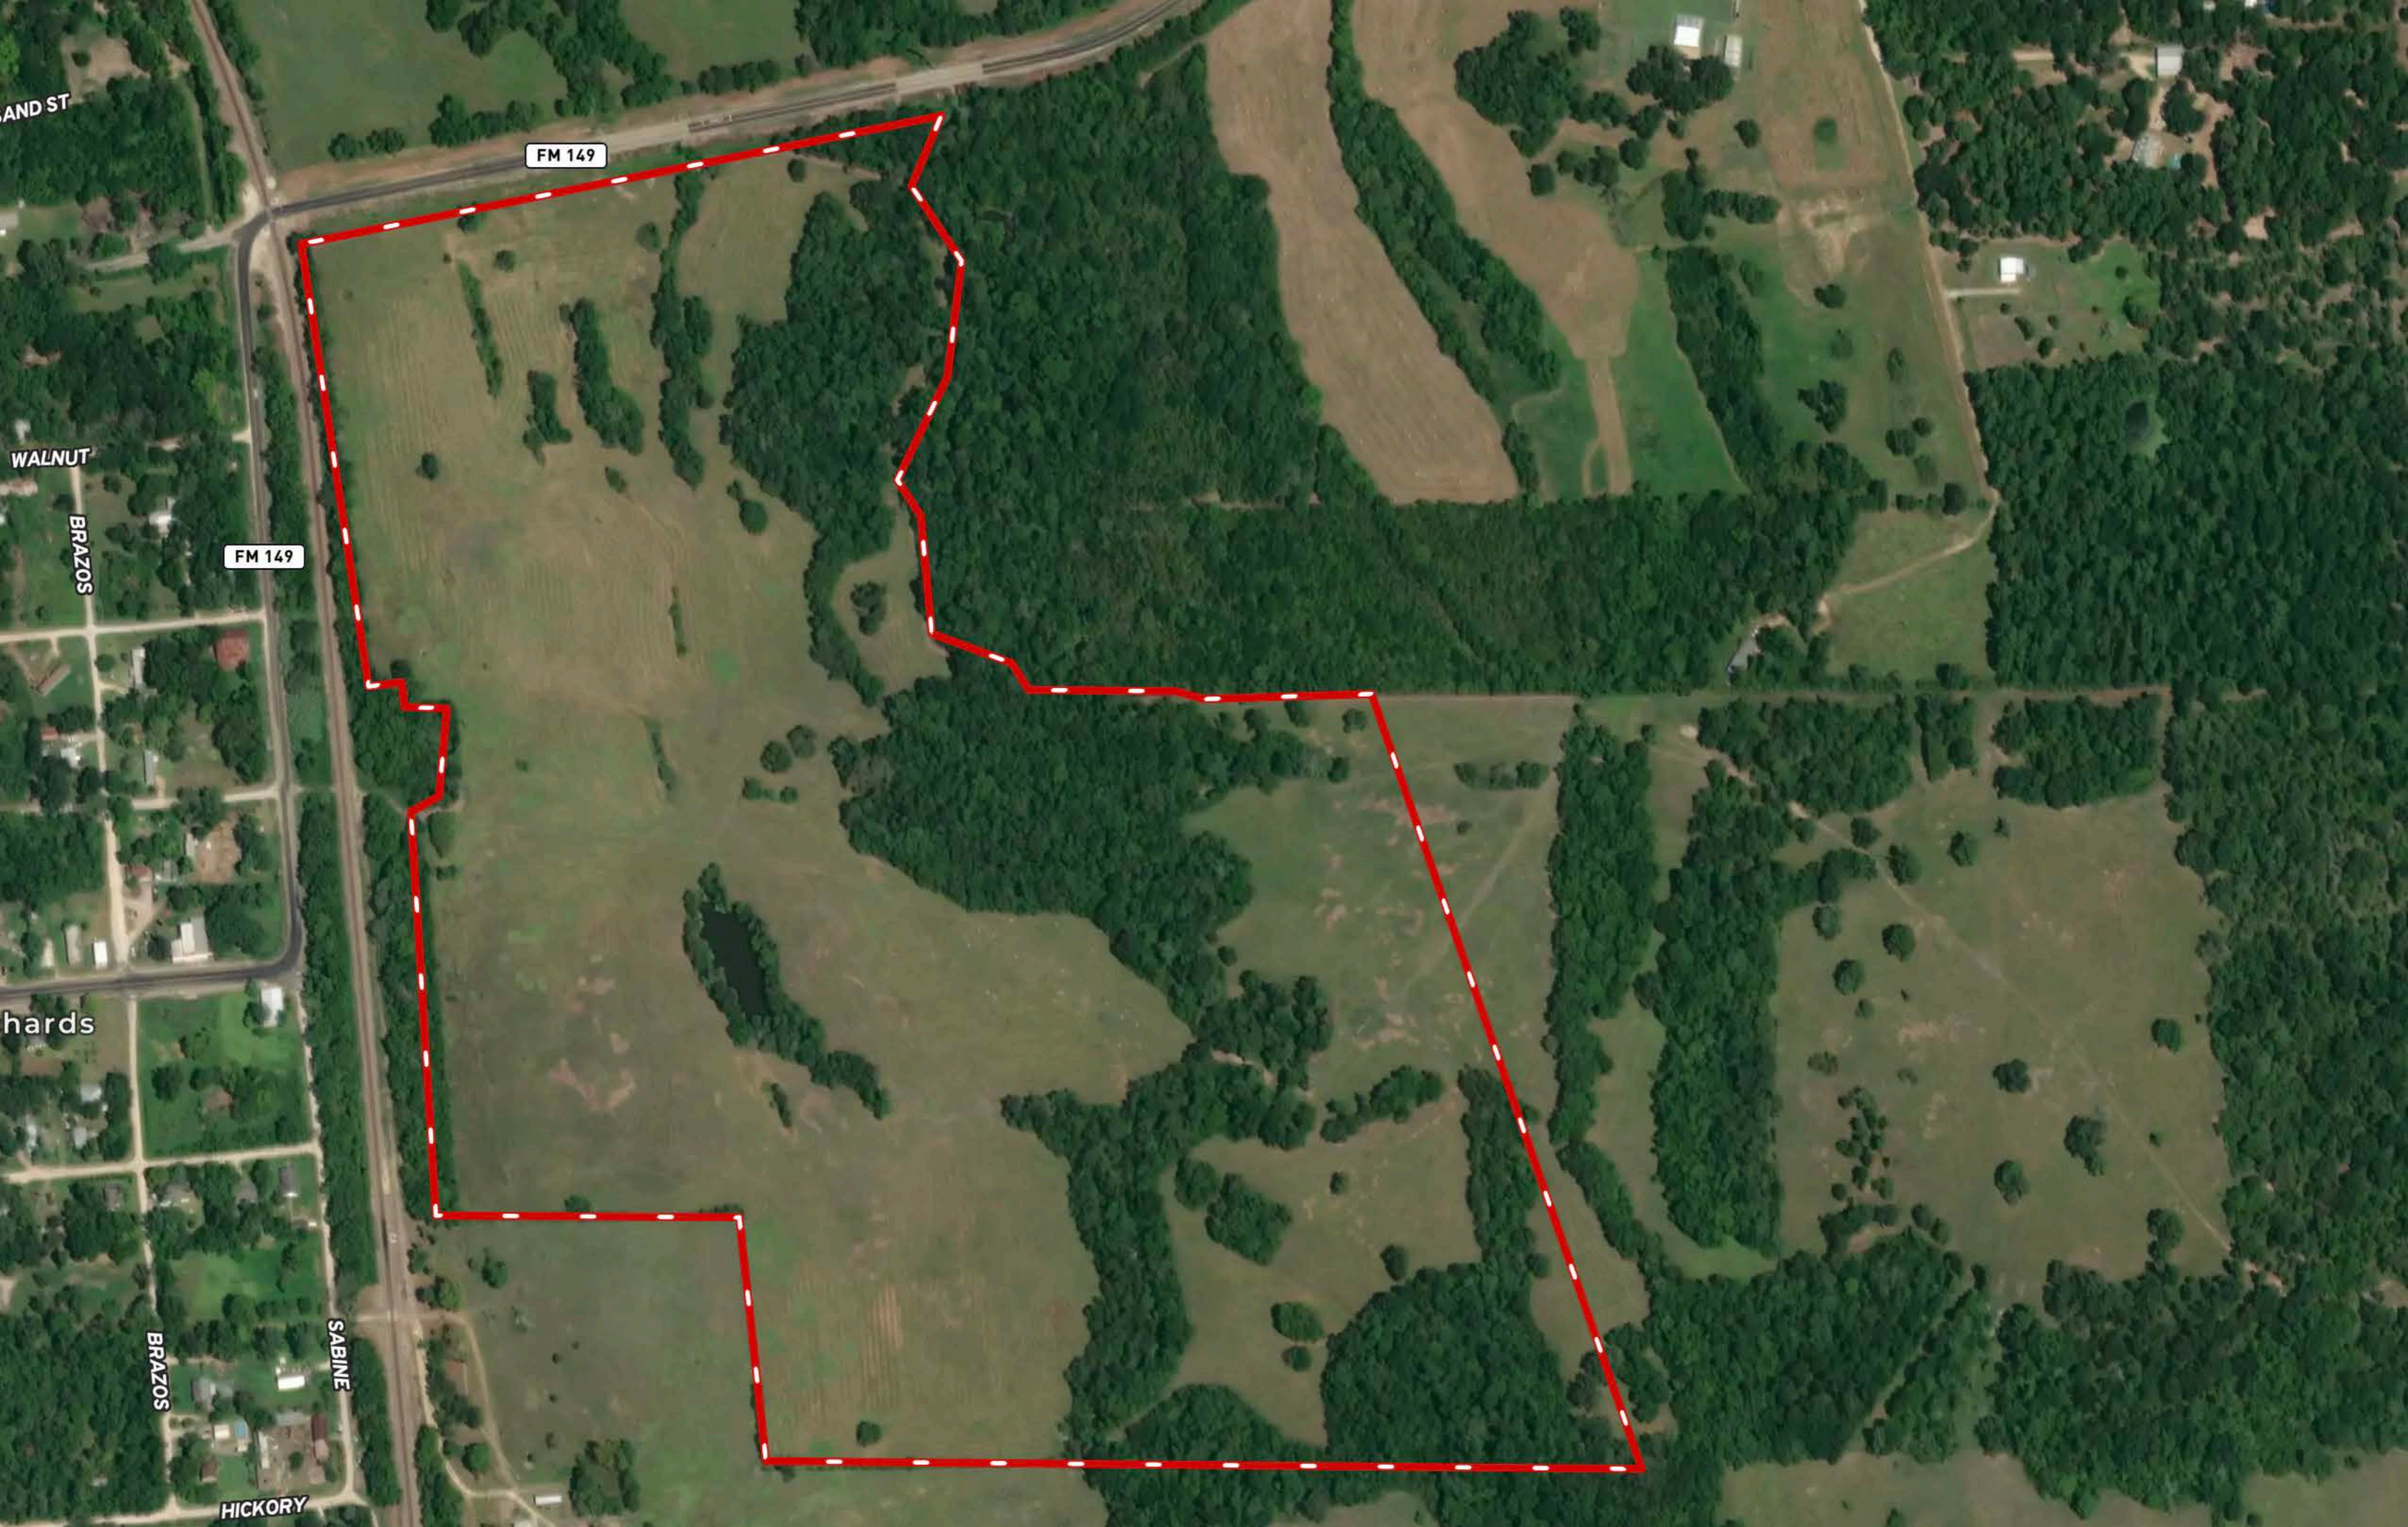

AND ST

FM 149

WALNUT

BRAZOS

FM 149

hards

BRAZOS

SABINE

HICKORY