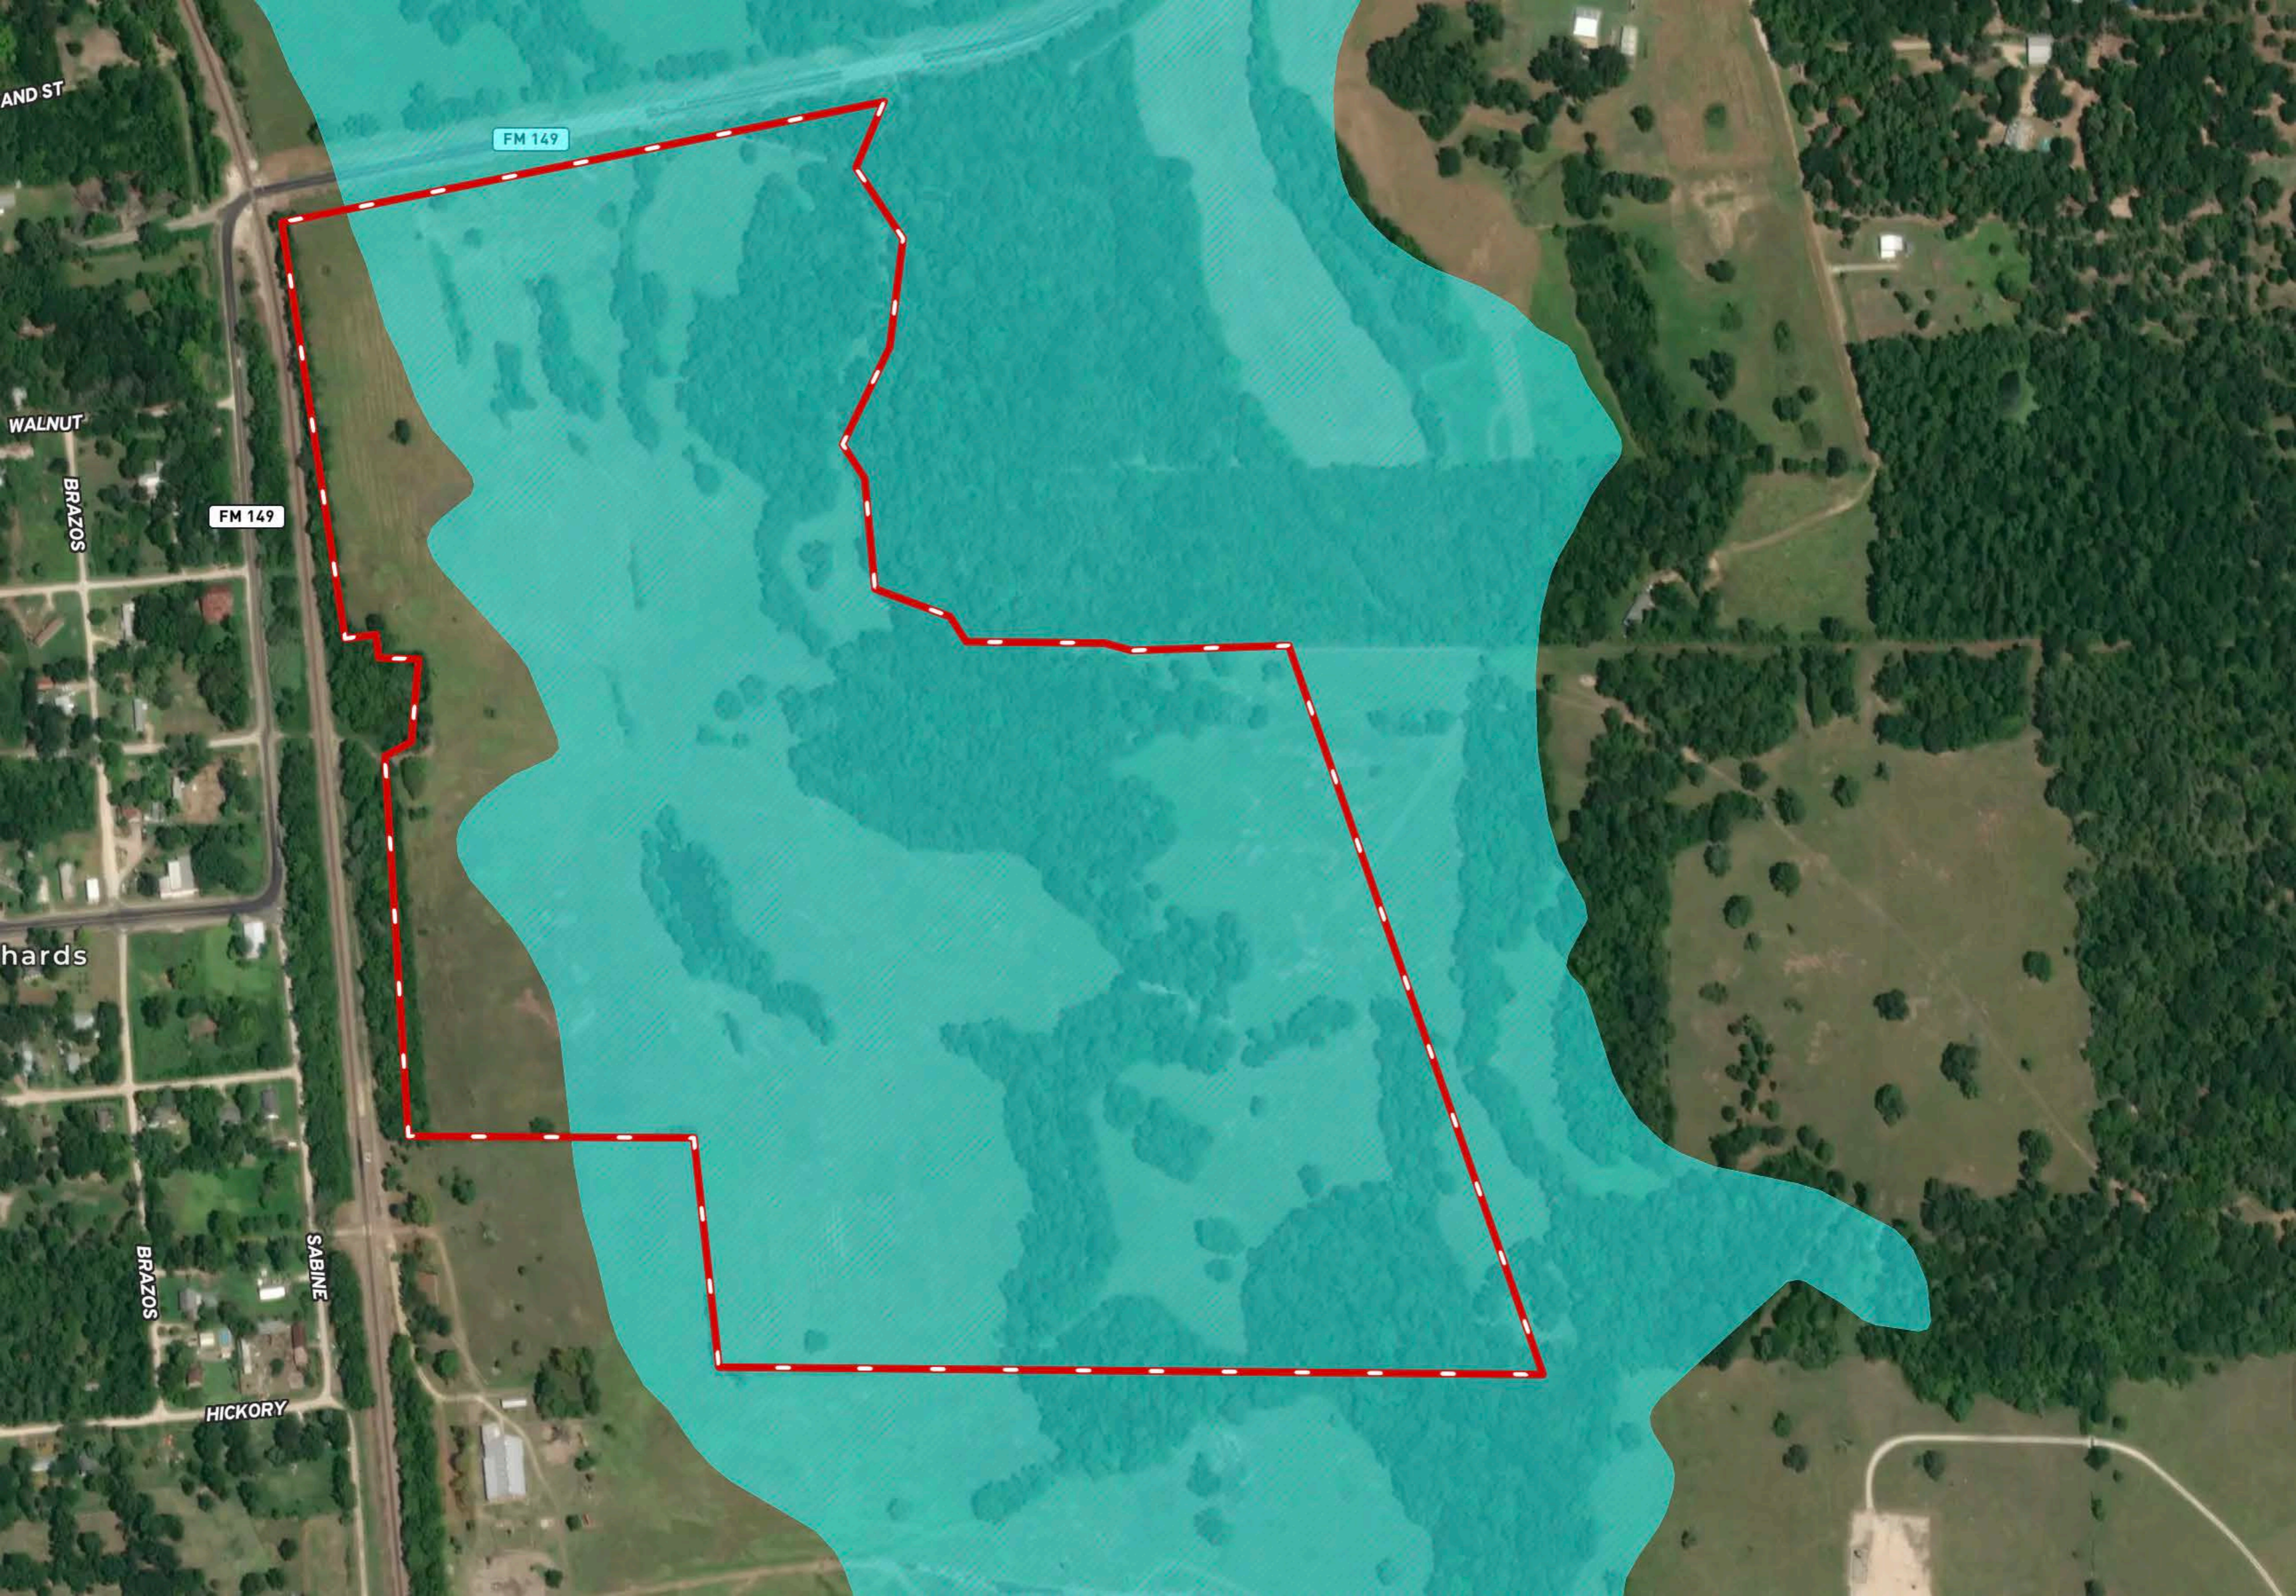

AND ST

FM 149

WALNUT

BRAZOS

FM 149

hards

BRAZOS

SABINE

HICKORY