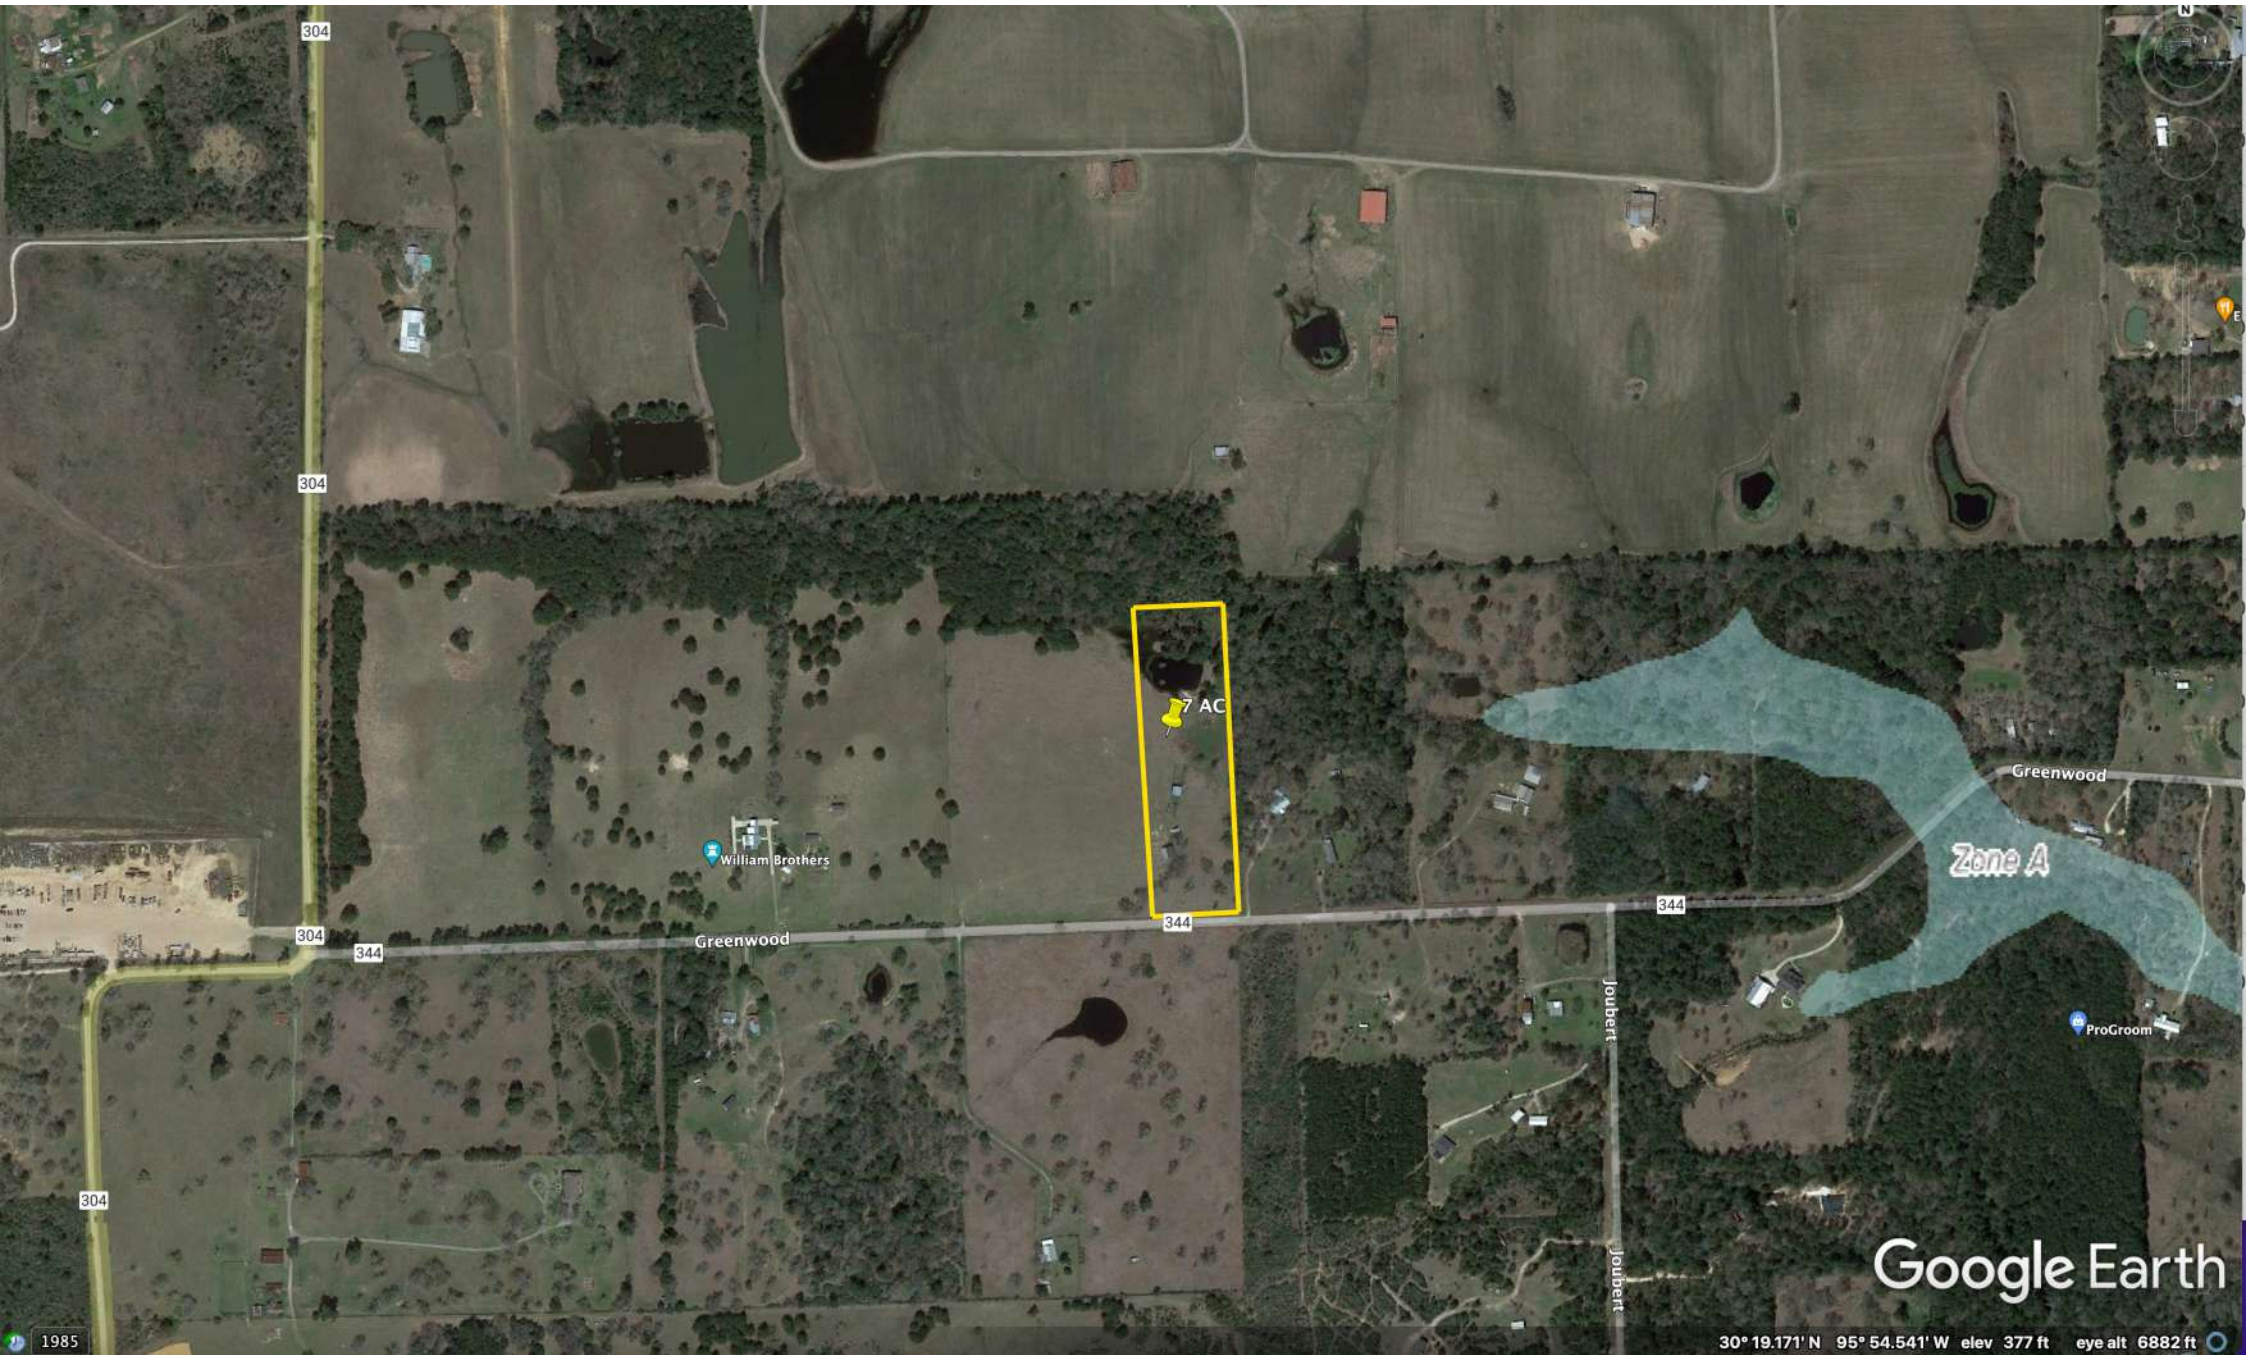

7 AC

344

Google Earth

1985

30° 19.210' N 95° 54.380' W elev 369 ft eye alt 2123 ft

Kickapoo

7 AC

William Brothers

Greenwood

Greenwood

Joubert

Whispering Pines Cabin

ProGroom

Emergency Sweets

The Annex

Google Earth
Earth Point

Google Earth

30° 19.171' N 95° 54.541' W elev 377 ft eye alt 6882 ft

1985

BgD

DeC

BgD

7 AC

DeC

FeC

344

Greenwood

Google Earth

1985

30° 19.211' N 95° 54.378' W elev 368 ft eye alt 2551 ft