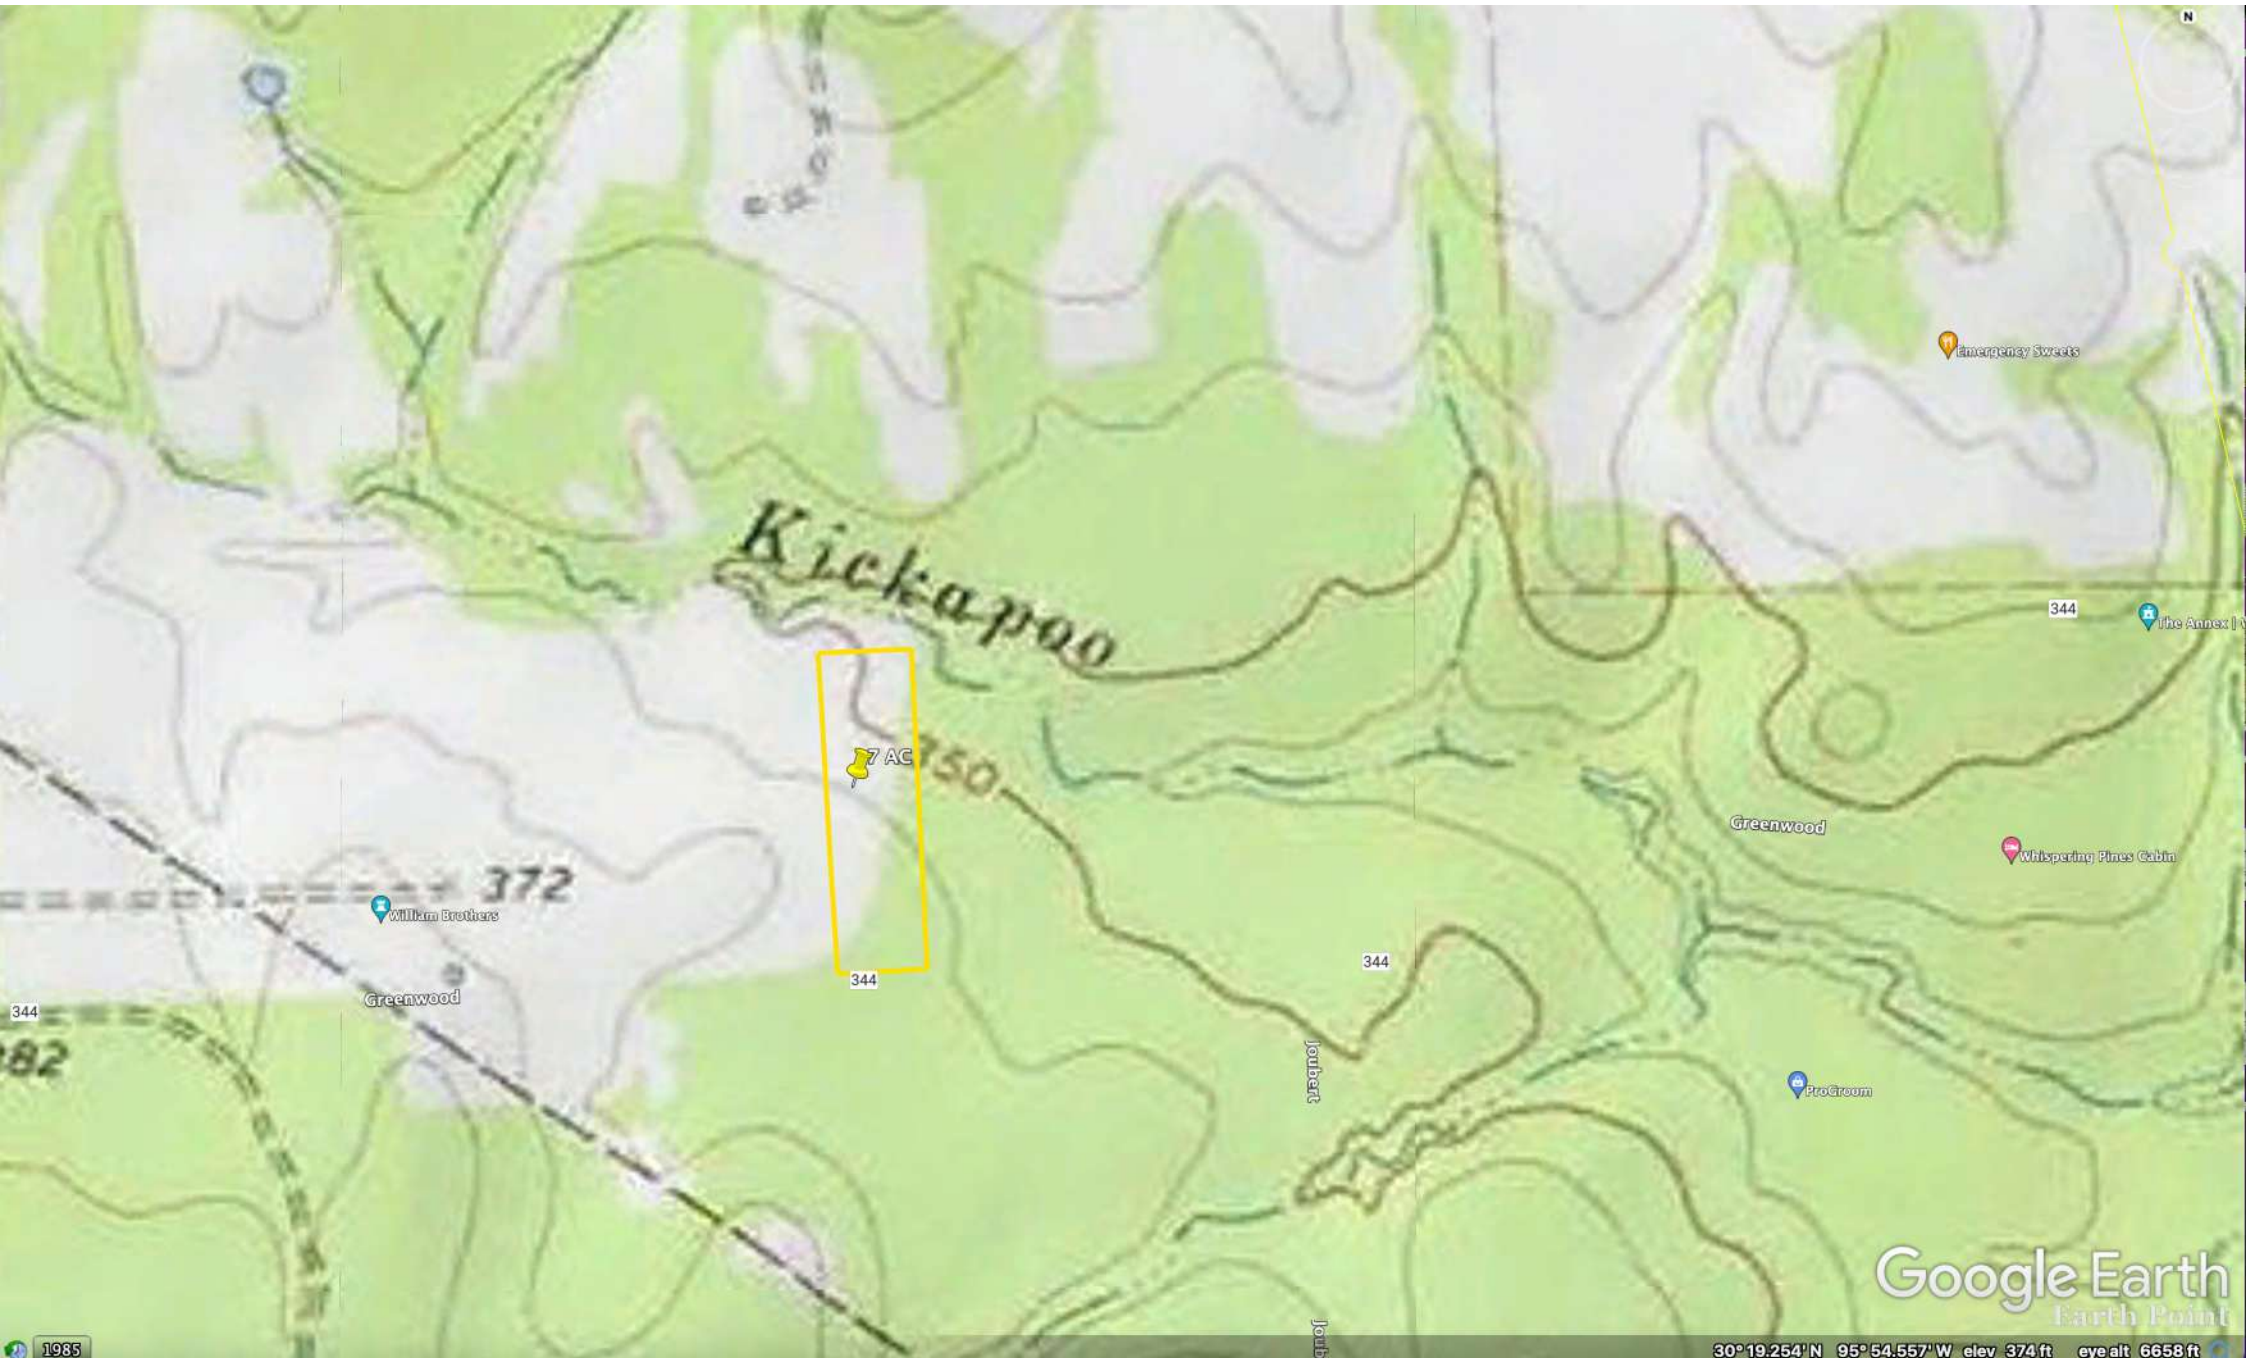

7 AC

344

Google Earth

1985

30° 19.210' N 95° 54.380' W elev 369 ft eye alt 2123 ft

Kickapoo

7 AC

William Brothers

Greenwood

Greenwood

Joubert

Whispering Pines Cabin

ProGroom

Emergency Sweets

The Annex

Google Earth
Earth Point

Google Earth

30° 19.171' N 95° 54.541' W elev 377 ft eye alt 6882 ft

1985

BgD

DeC

BgD

7 AC

DeC

FeC

344

Greenwood

Google Earth

1985

30° 19.211' N 95° 54.378' W elev 368 ft eye alt 2551 ft