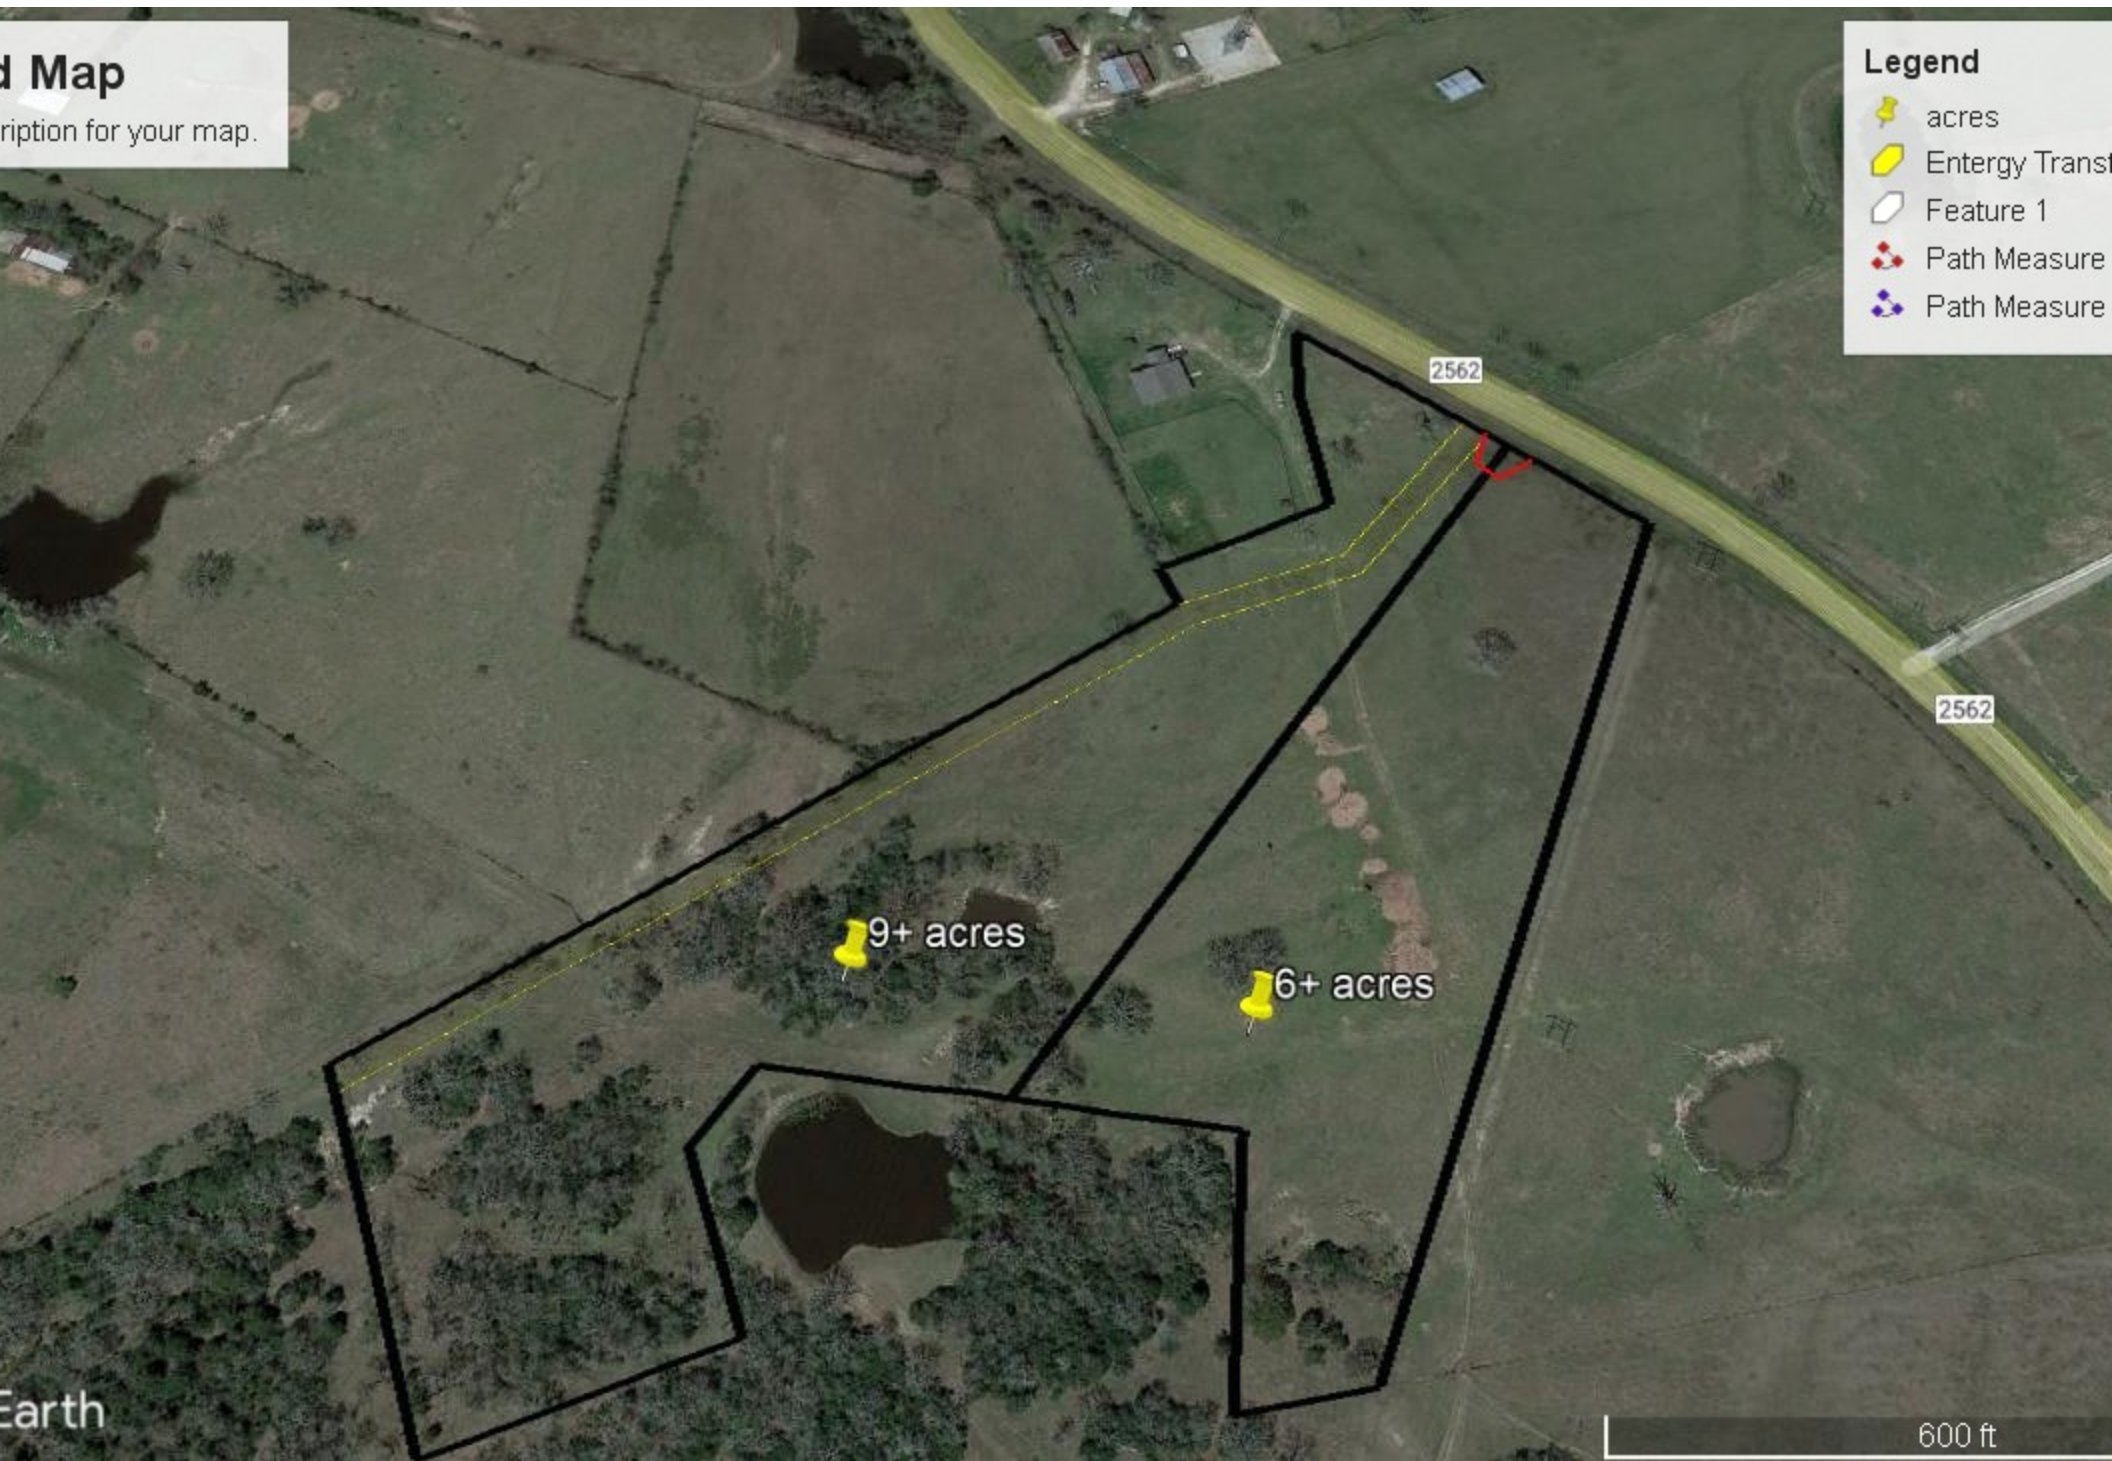

# Map

Description for your map.

## Legend

-  acres
-  Entergy Trans
-  Feature 1
-  Path Measure
-  Path Measure

Earth

600 ft