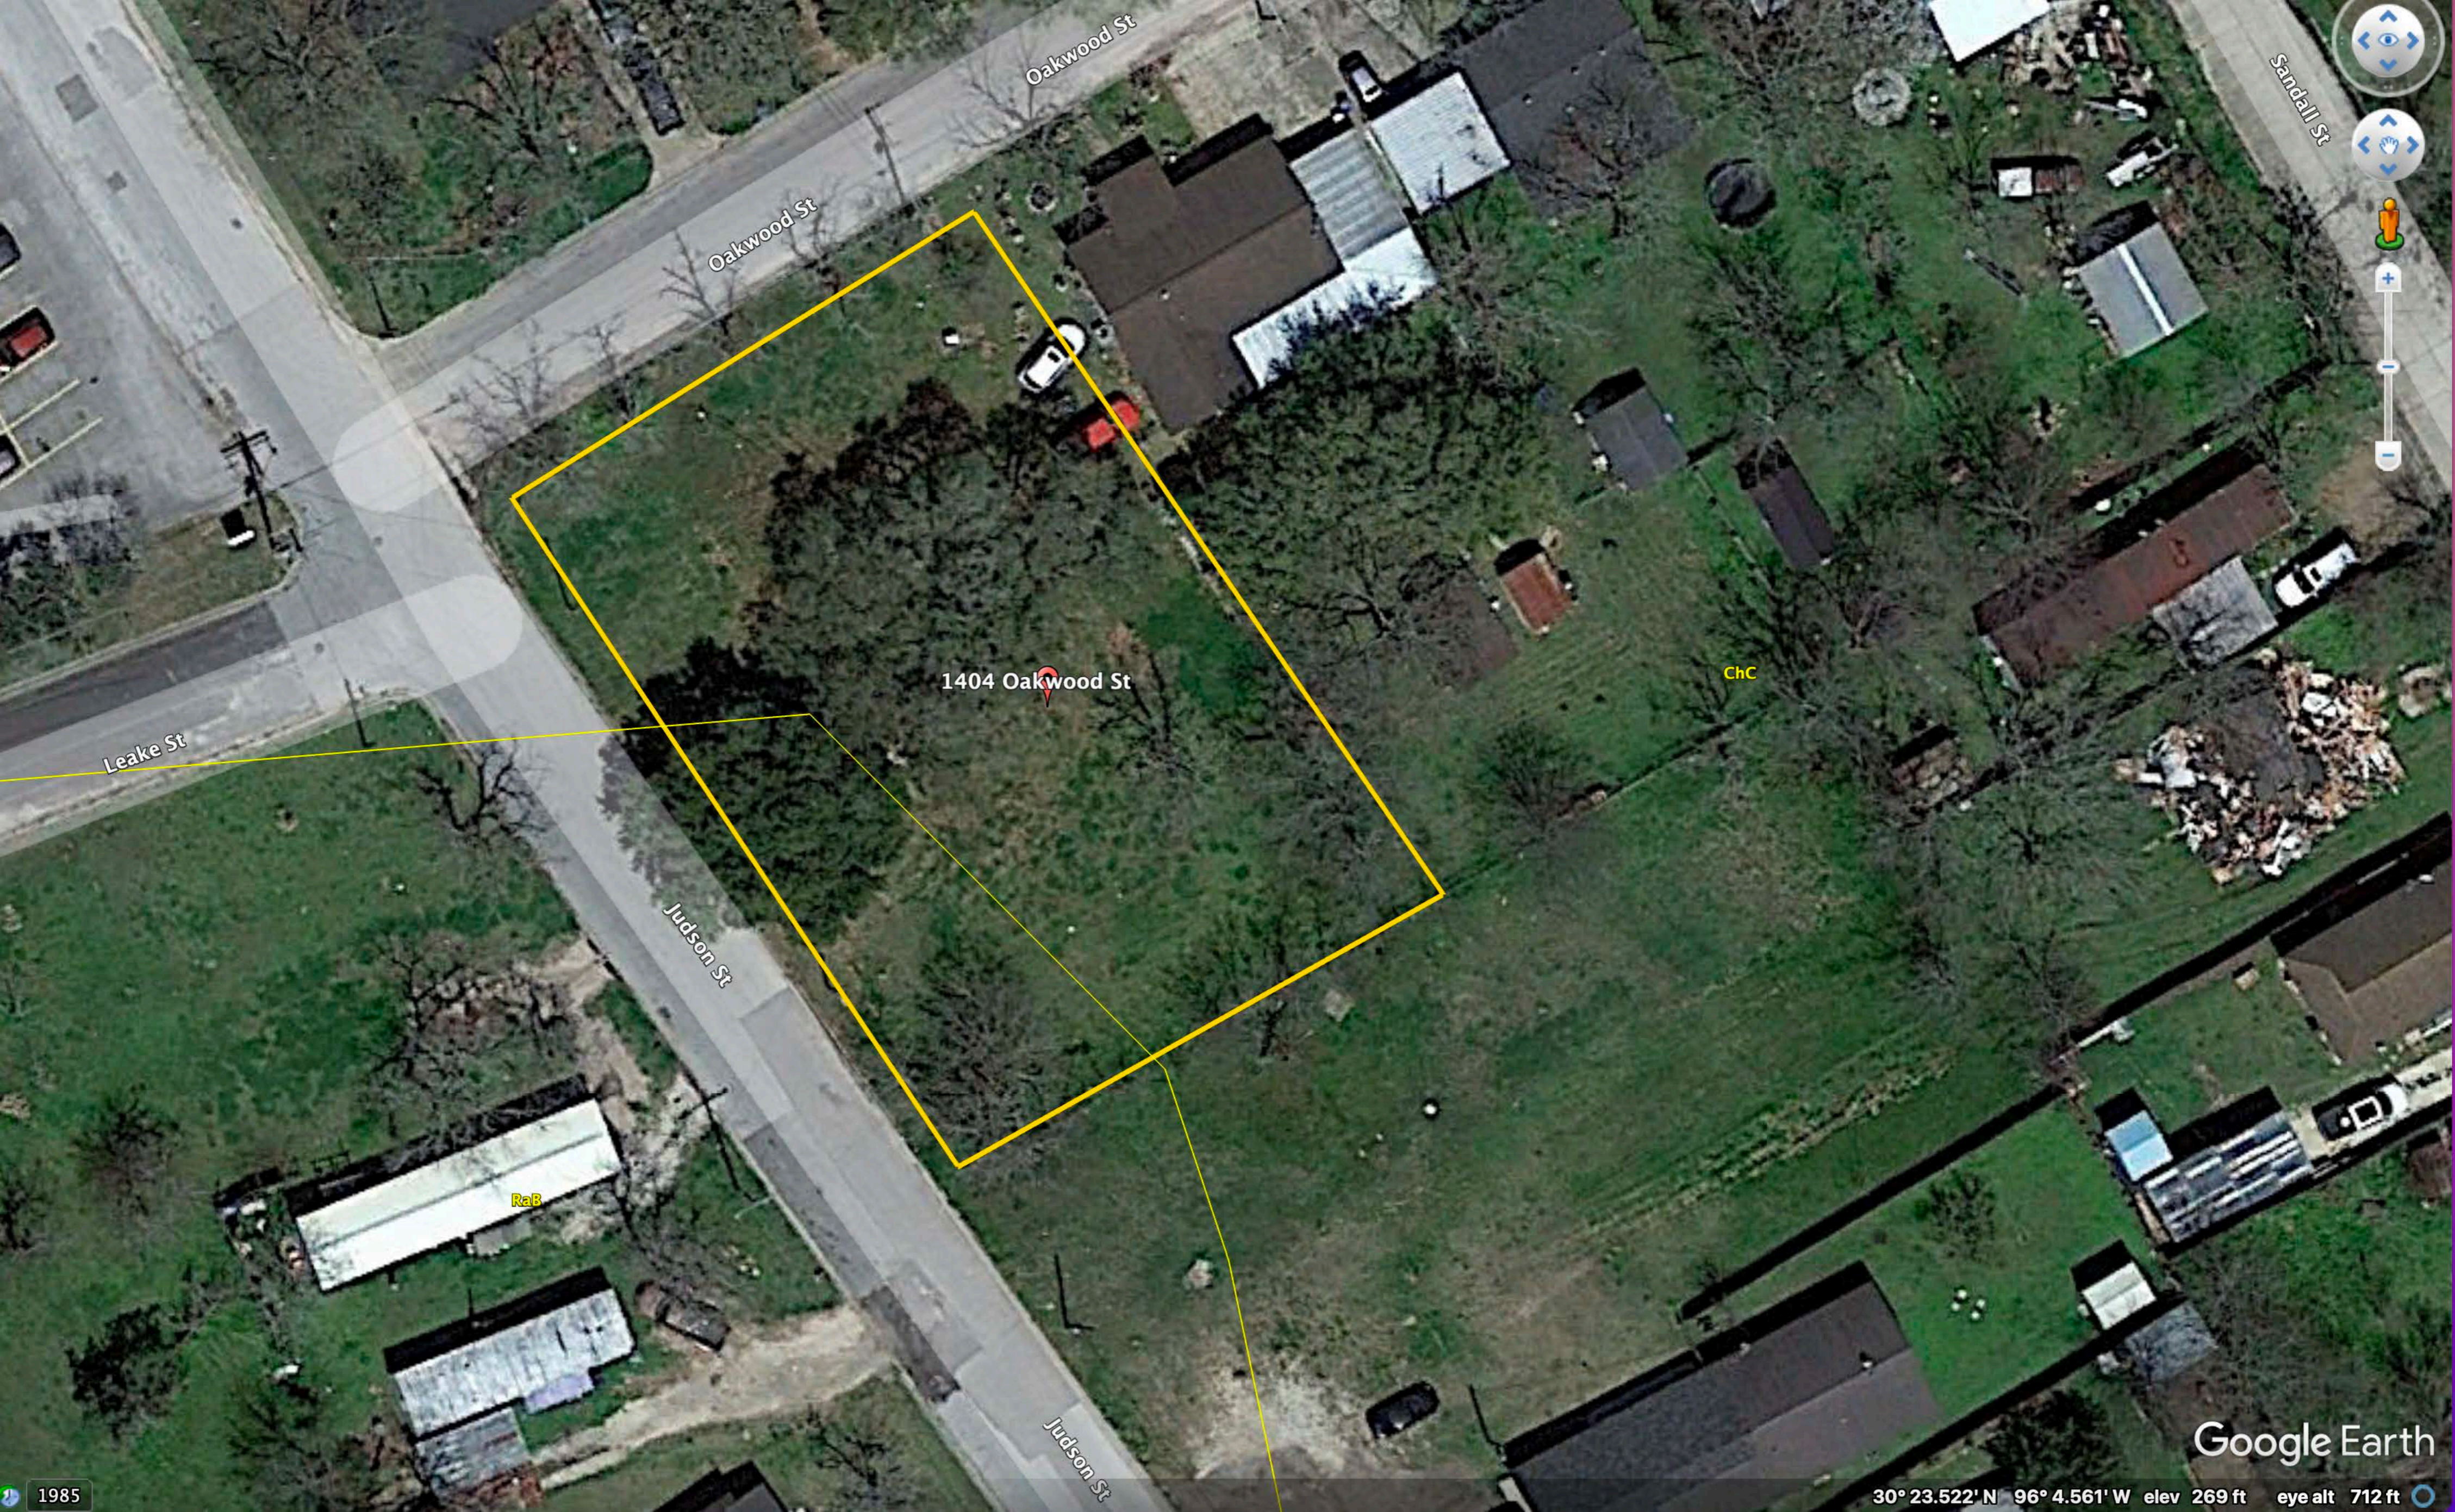

Google Earth

1985

30° 23.527' N 96° 4.612' W elev 266 ft eye alt 806 ft

1404 Oakwood St

St Joseph Health Grimes Hospital - Navasota, TX

Navasota Abstract and Title Company

Navasota Nursing & Rehabilitation

Navasota Public Library

1985

30° 23.579' N 96° 4.820' W elev. 245 ft eye alt 3928 ft

Oakwood St

Oakwood St

Sandall St

Leake St

1404 Oakwood St

ChC

Judson St

RaB

Judson St

Google Earth

1985

30° 23.522' N 96° 4.561' W elev 269 ft eye alt 712 ft

Hospital

2447