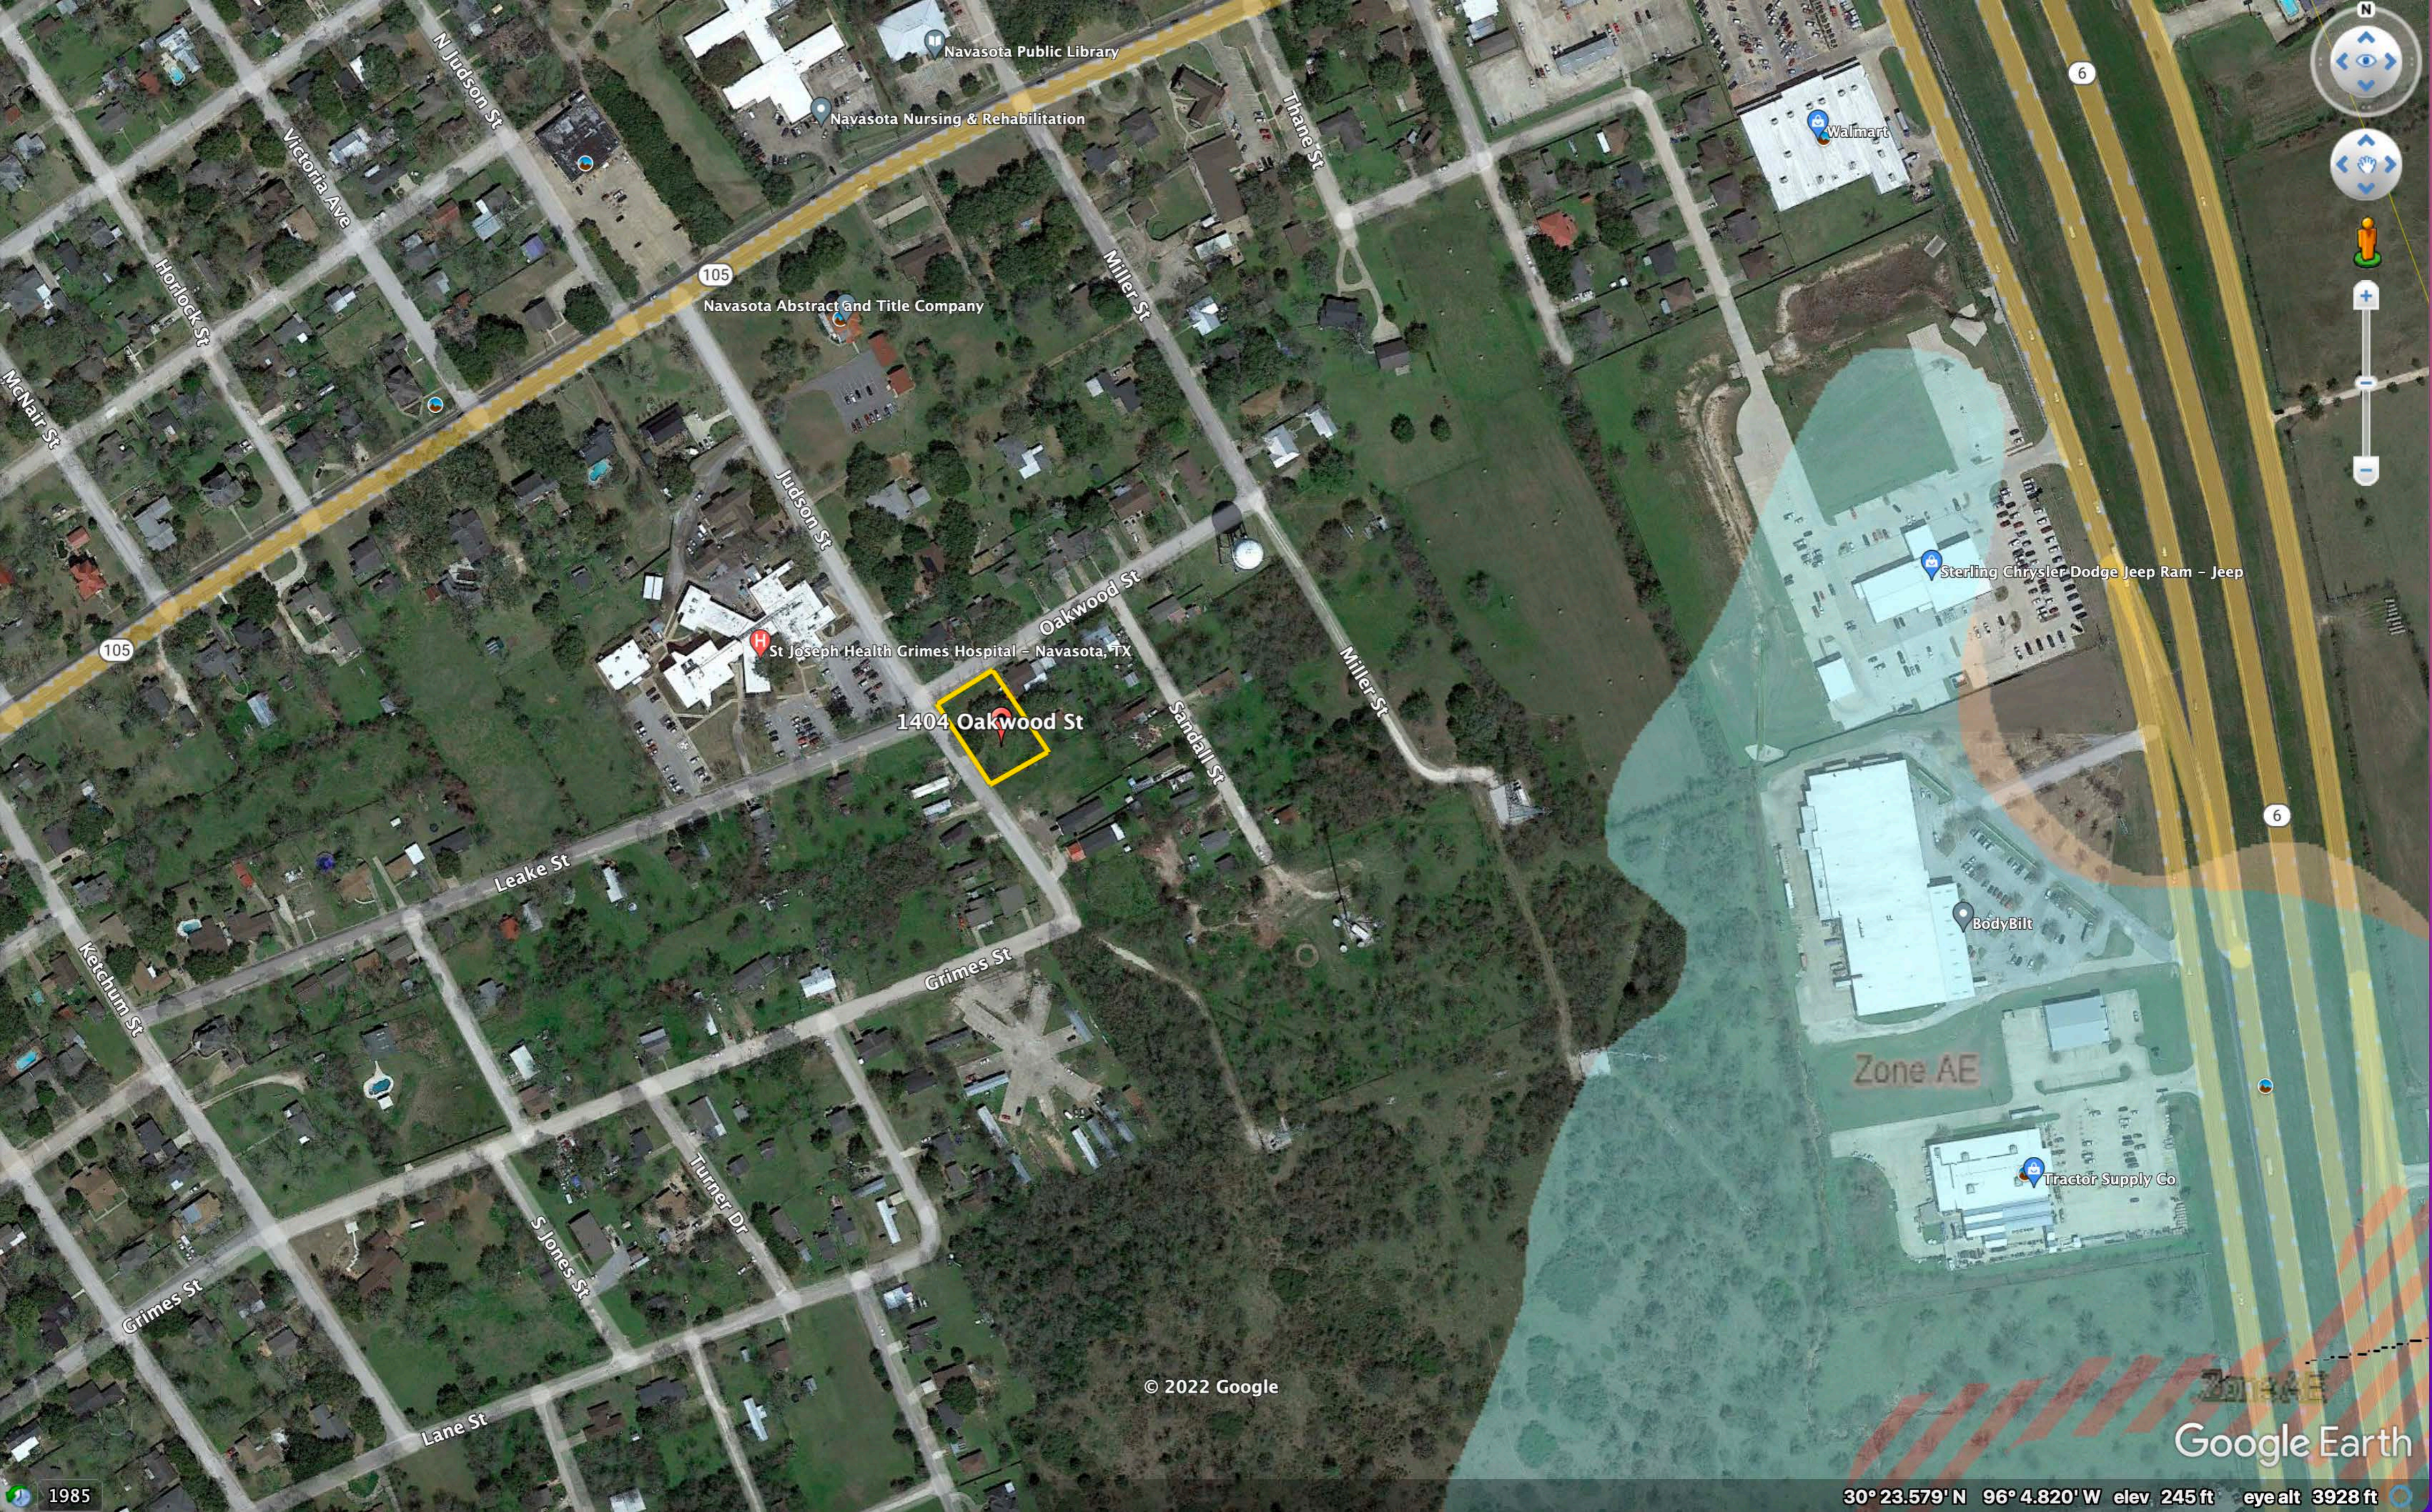

Oakwood St

Oakwood St

Sandall St

Sandall St

Leake St

1404 Oakwood St

Judson St

Judson St

Google Earth

1985

30° 23.527' N 96° 4.612' W elev 266 ft eye alt 806 ft

1404 Oakwood St

St Joseph Health Grimes Hospital - Navasota, TX

Navasota Abstract and Title Company

Navasota Nursing & Rehabilitation

Navasota Public Library

1985

30° 23.579' N 96° 4.820' W elev. 245 ft eye alt 3928 ft

Oakwood St

Oakwood St

Sandall St

Leake St

1404 Oakwood St

ChC

Judson St

RaB

Judson St

Google Earth

1985

30° 23.522' N 96° 4.561' W elev 269 ft eye alt 712 ft

Hospital

2447