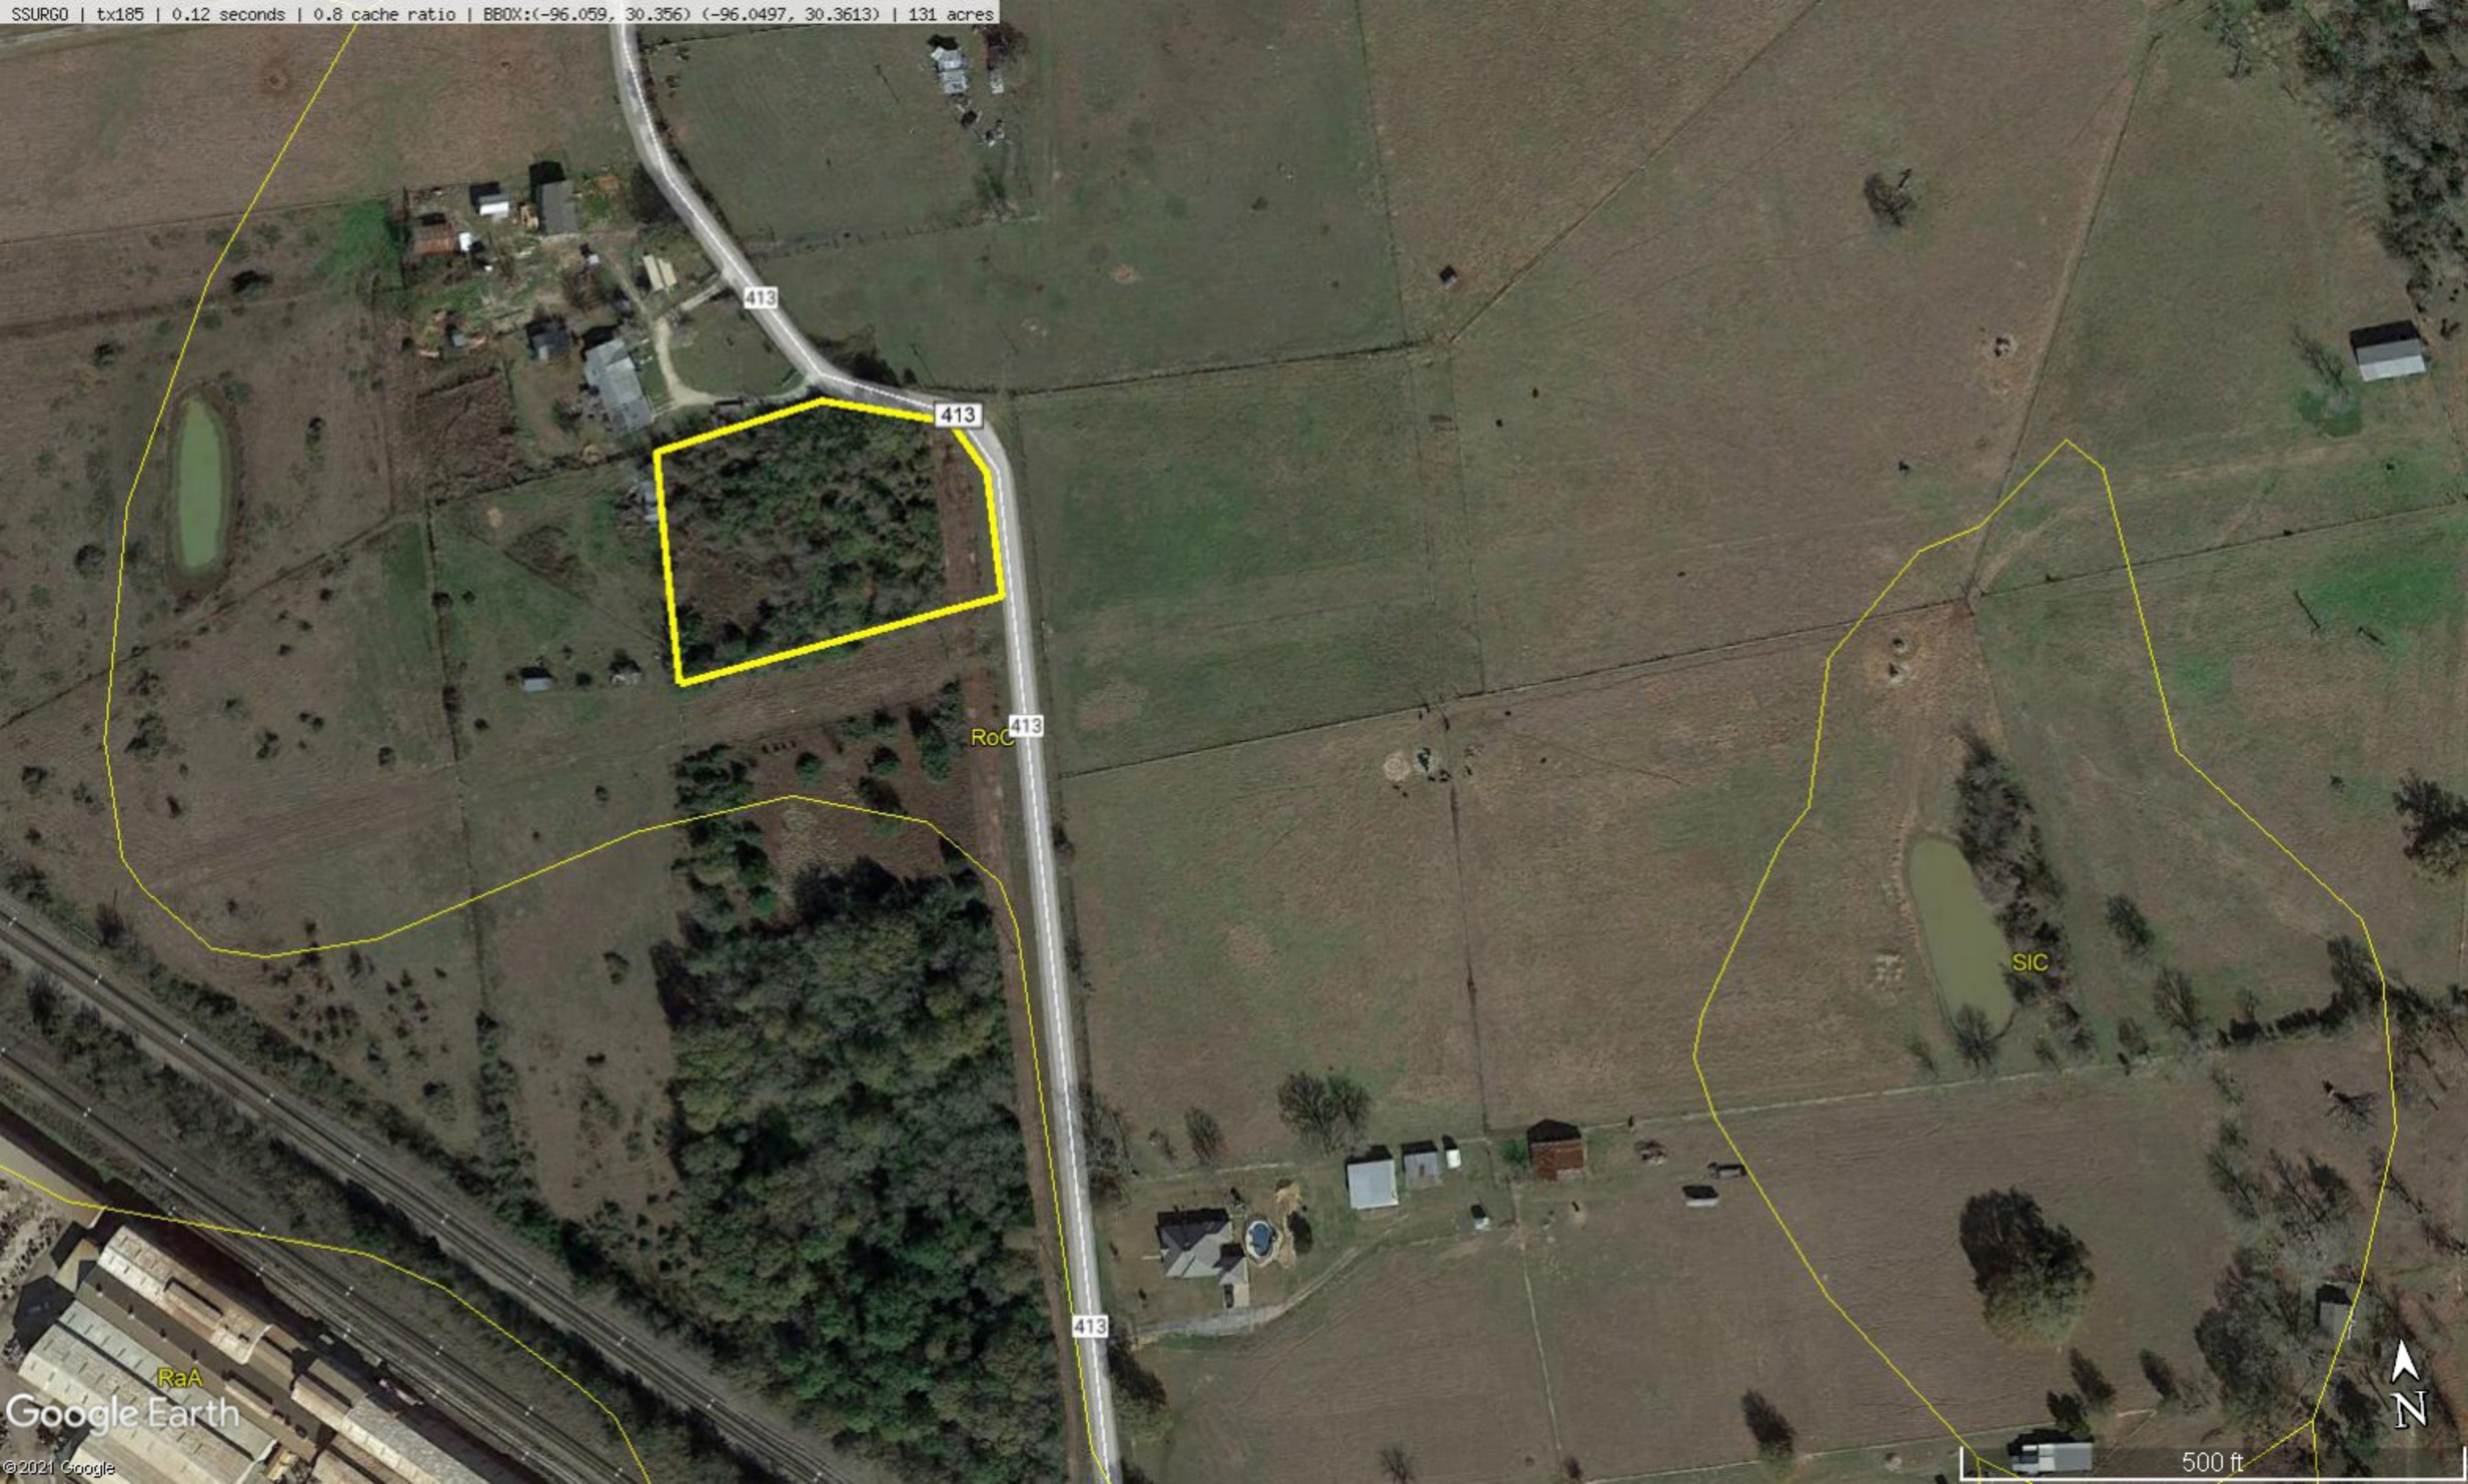

700 ft

**Legend**

- Electric Line
- Feature 1
- Untitled Path

413

413

413

413A

413A

Zone A

800 ft

Google Earth

©2021 Google

Trinity Heads

6

413

413

413

RoC

413

SIC

RaA

Google Earth

©2021 Google

500 ft