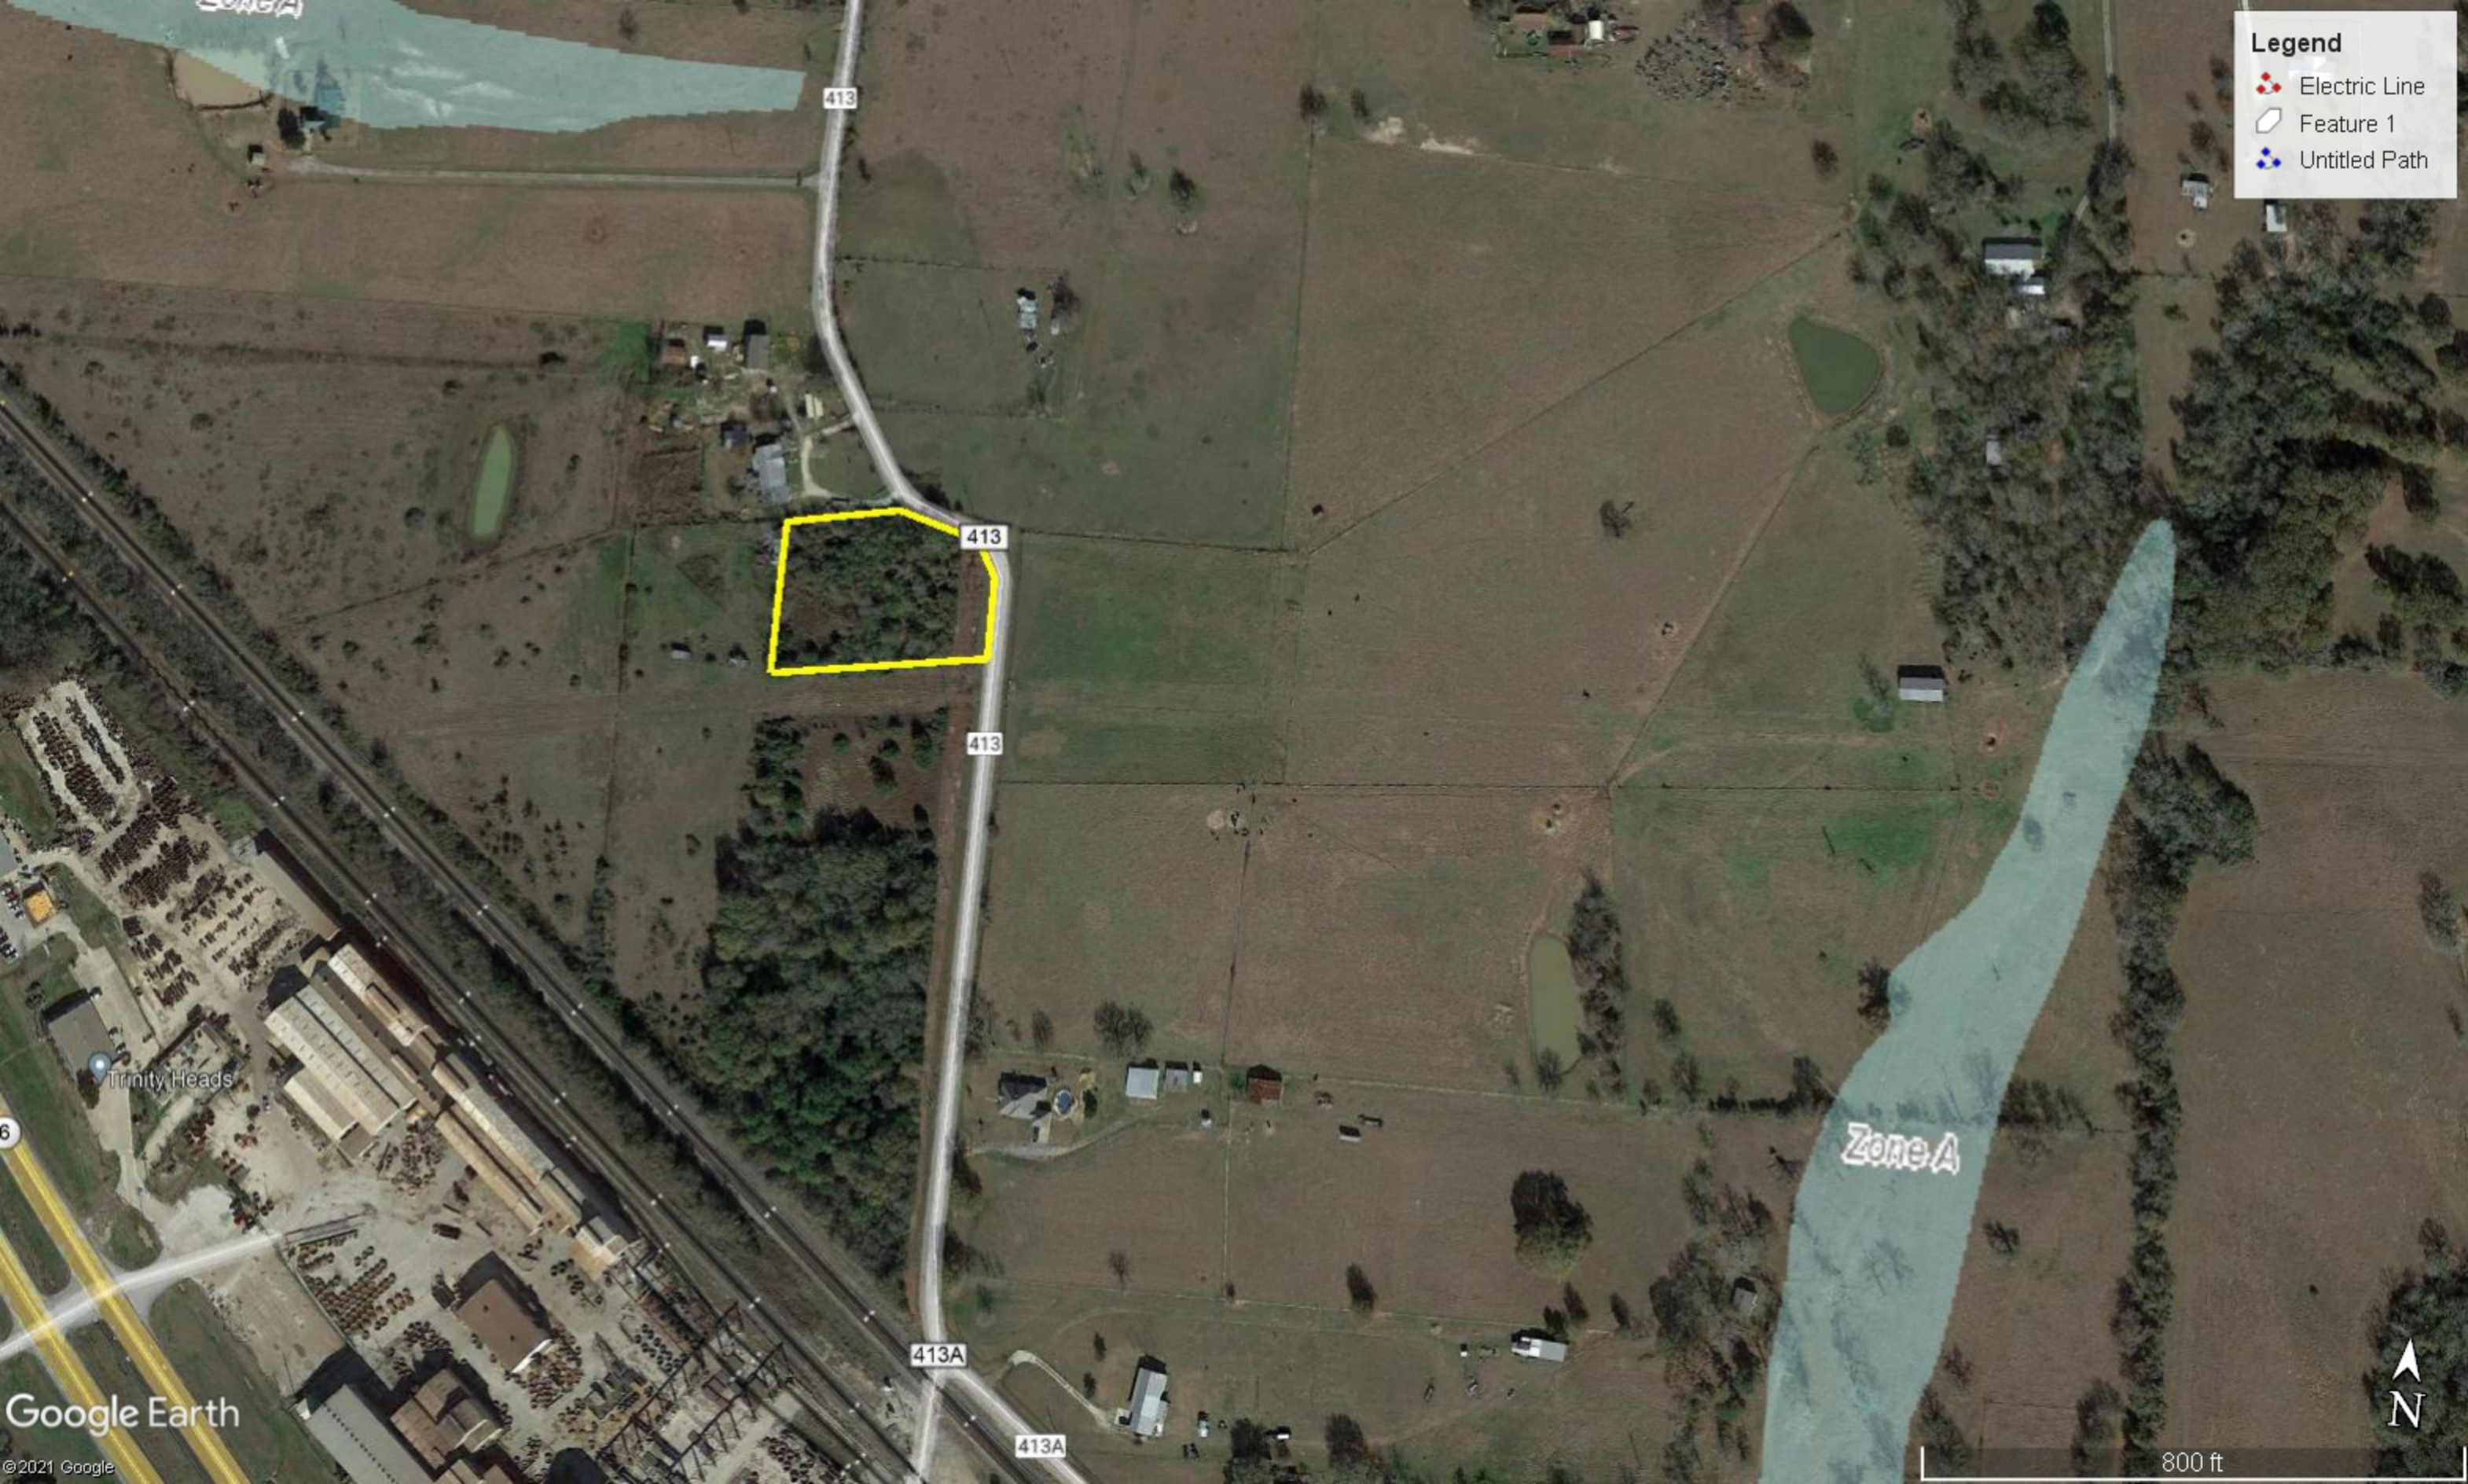

413

413

413

413

413A

Trinity Heads

Google Earth

©2021 Google

700 ft

**Legend**

- Electric Line
- Feature 1
- Untitled Path

413

413

413

413A

413A

Zone A

800 ft

Google Earth

©2021 Google

Trinity Heads

6

413

413

413

RoC

413

SIC

RaA

Google Earth

©2021 Google

500 ft