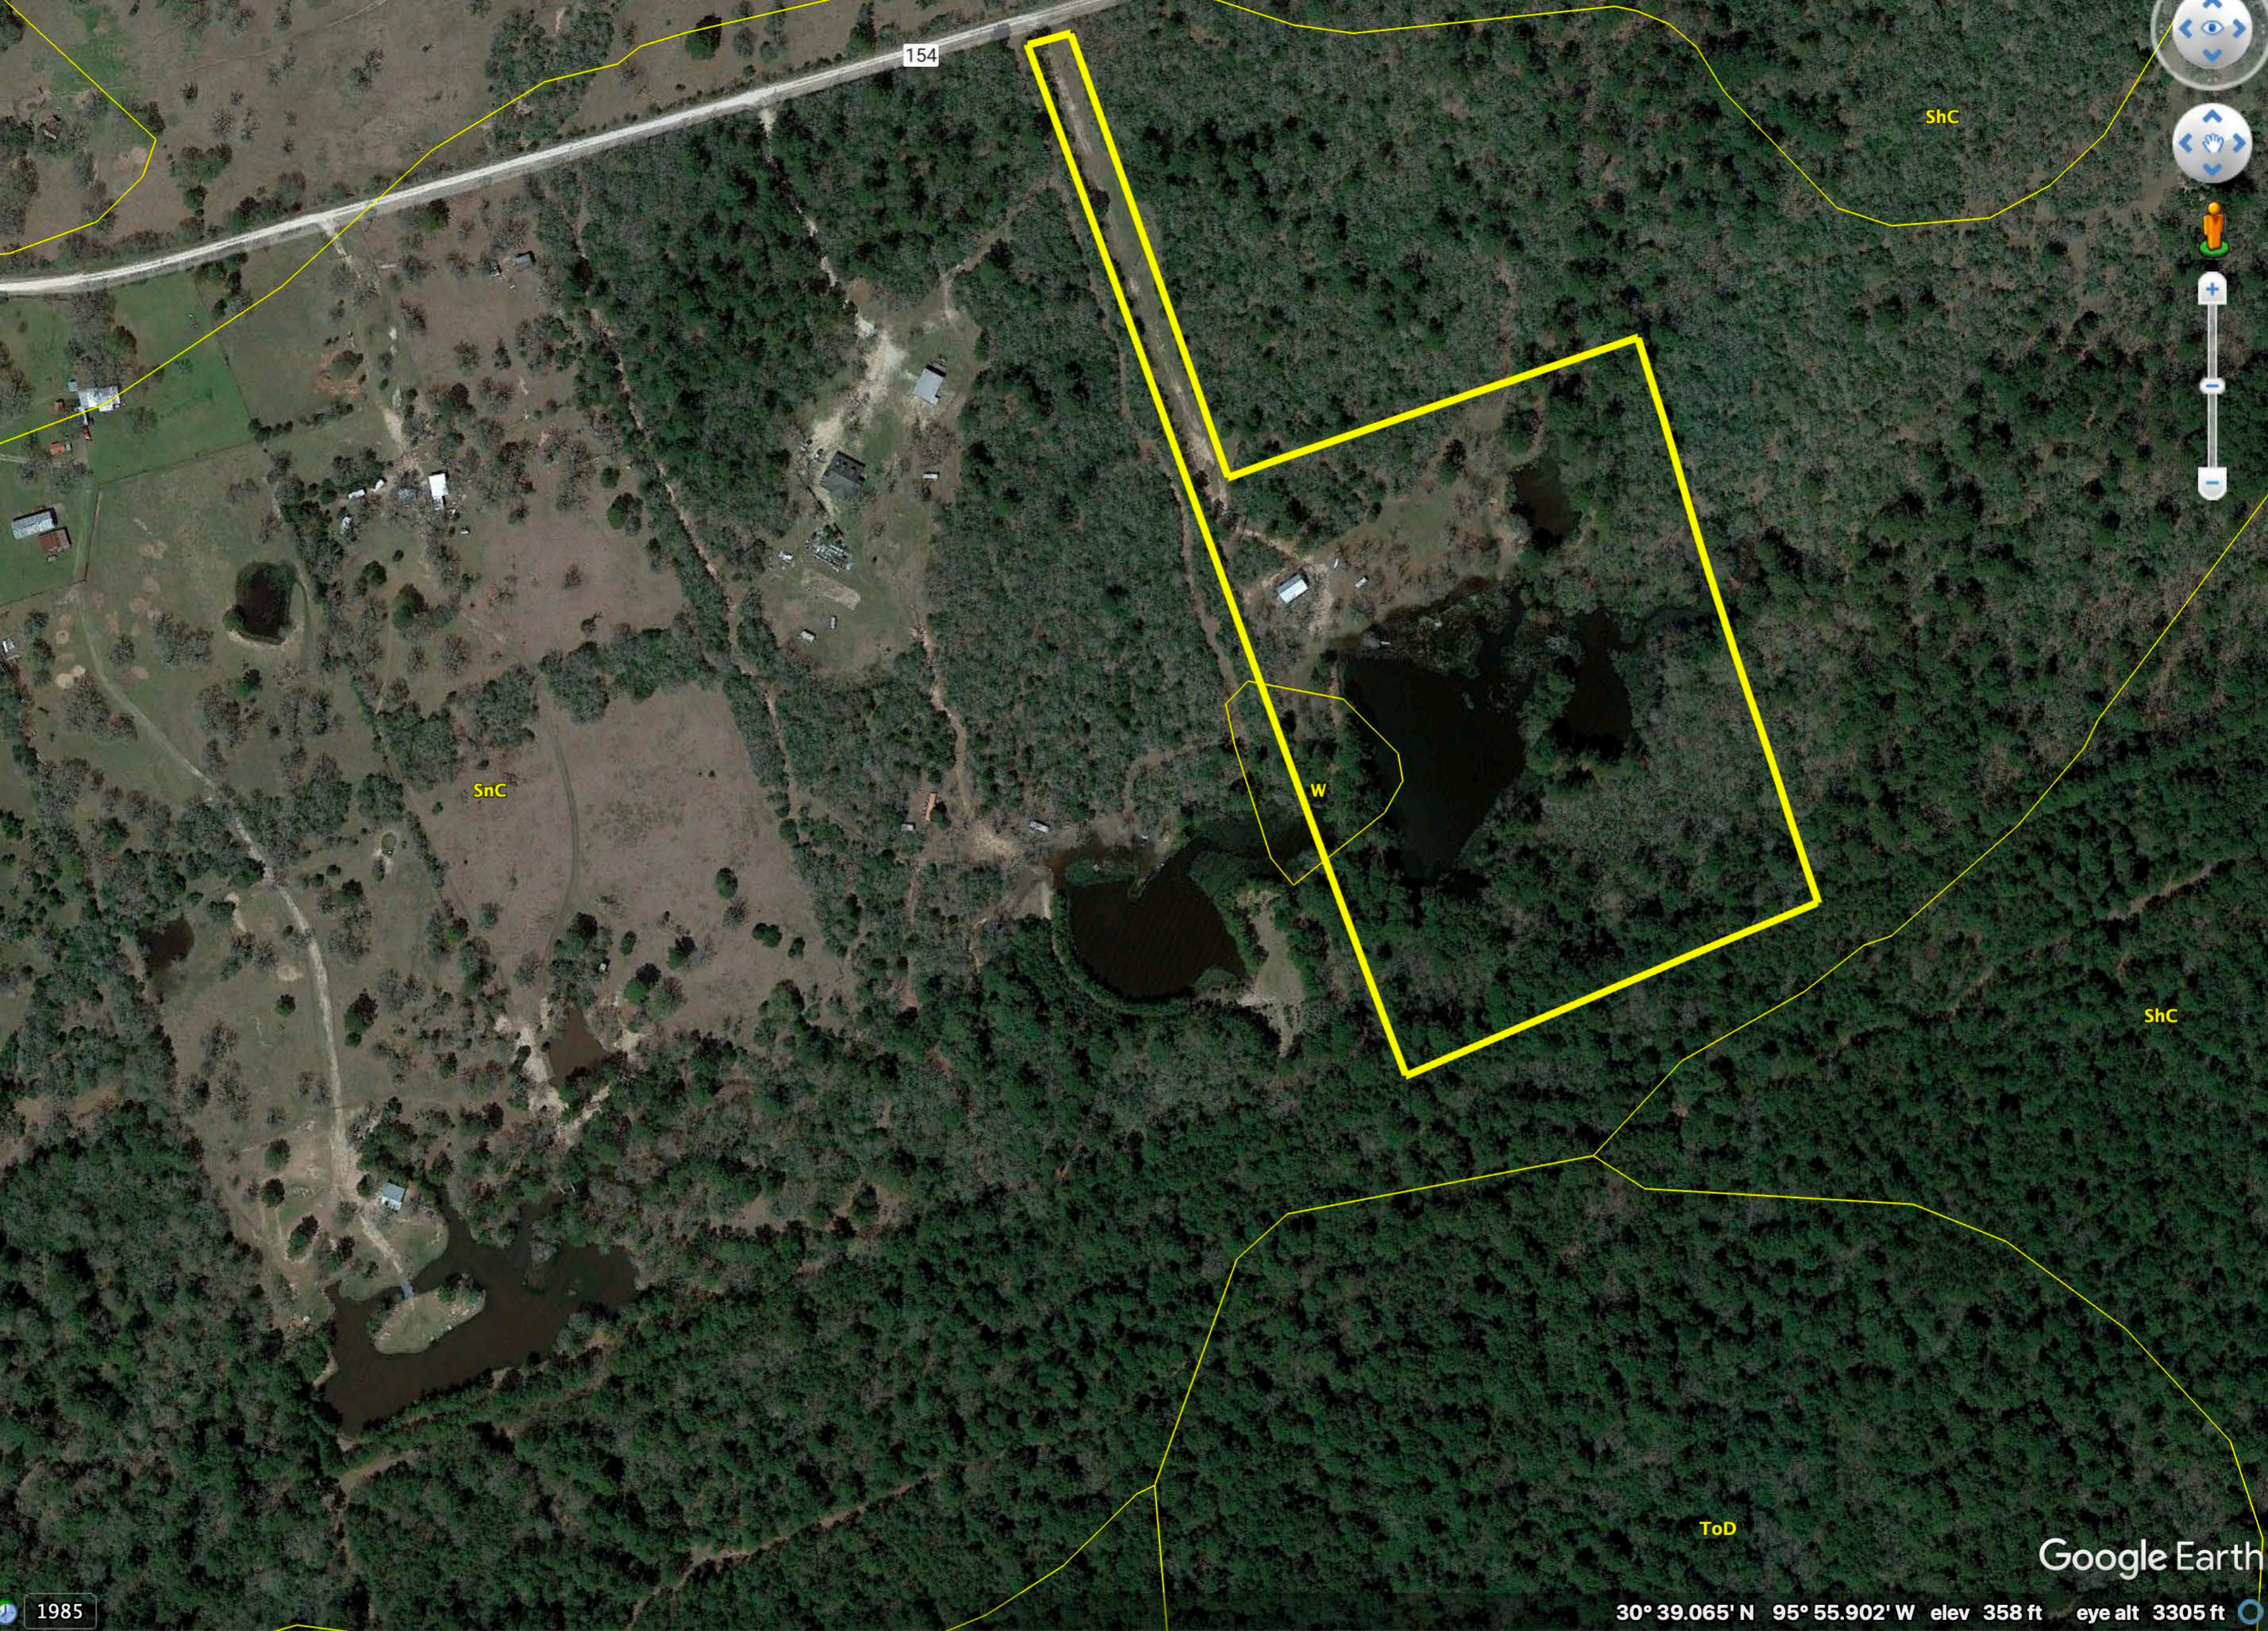

154

Google Earth

1985

30° 39.082' N 95° 55.922' W elev 353 ft eye alt 2458 ft

Perry Ln

151

151

Loblolly Lake Preserve

Kidd Ln

Birdsong Ln

Google Earth

30° 38.840' N 95° 56.387' W elev 342 ft eye alt 6013 ft

1985

154

ShC

SnC

W

ShC

ToD

Google Earth

1985

30° 39.065' N 95° 55.902' W elev 358 ft eye alt 3305 ft