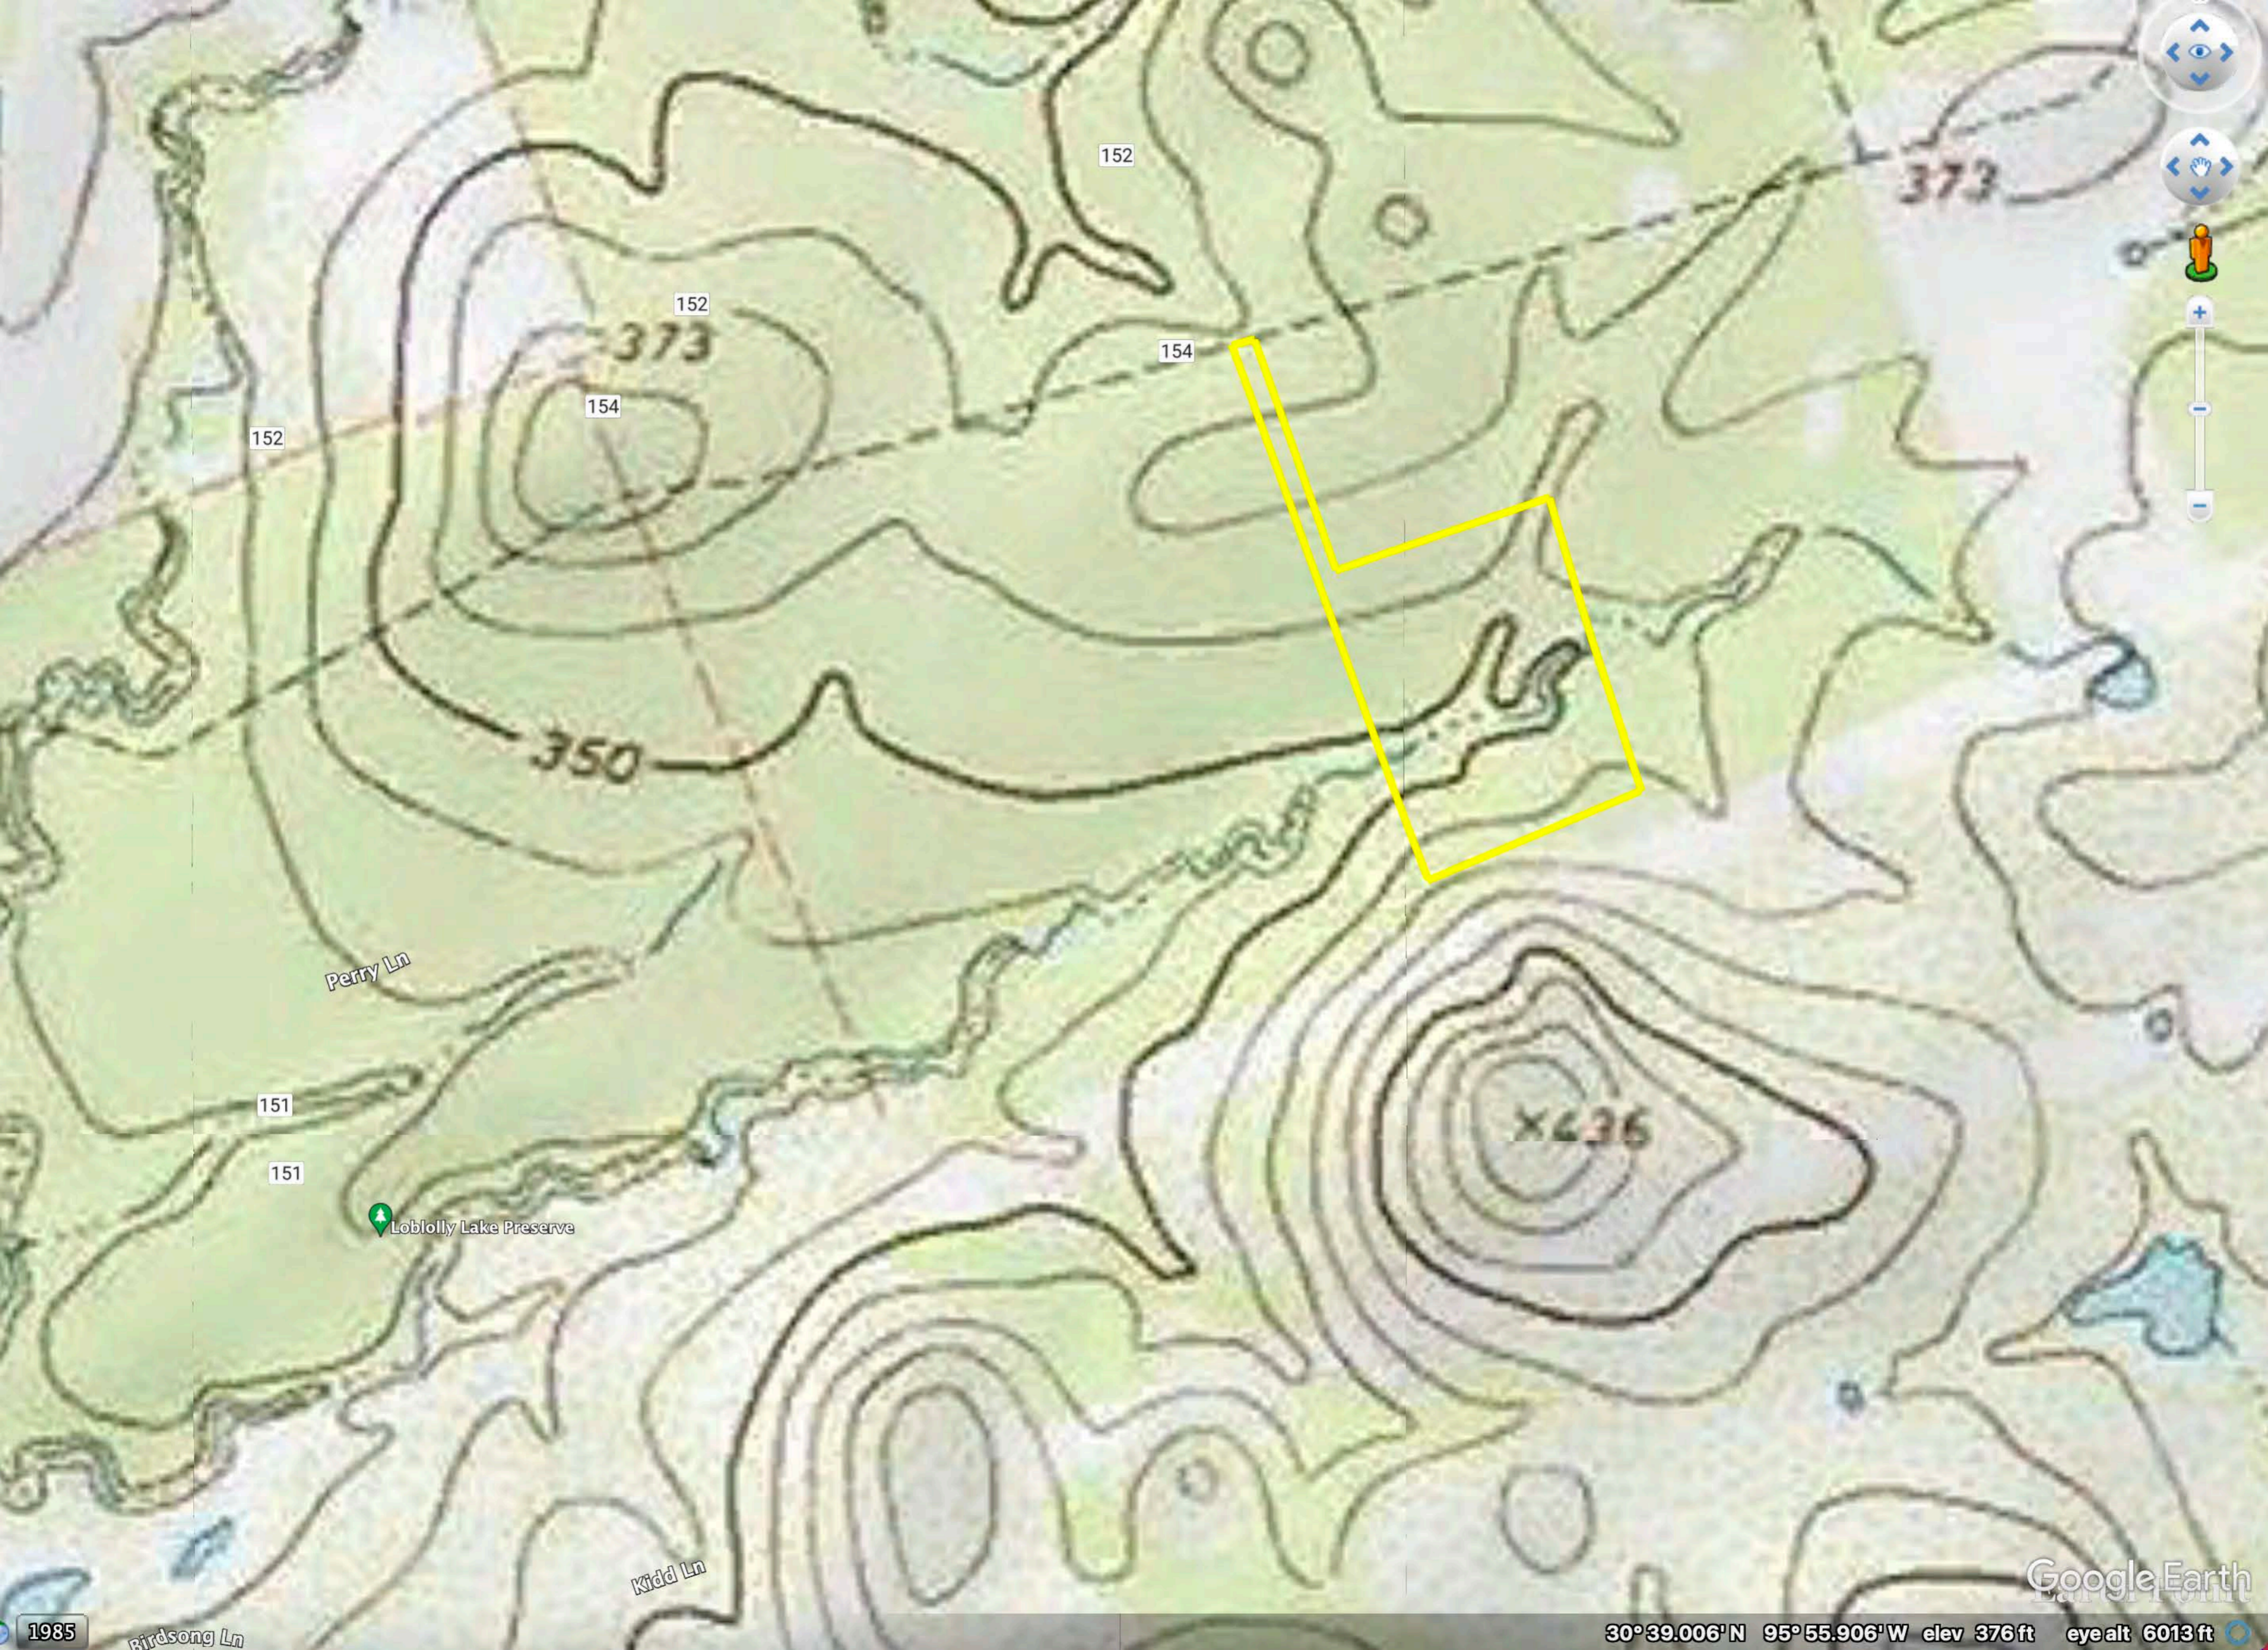

154

Google Earth

1985

30° 39.082' N 95° 55.922' W elev 353 ft eye alt 2458 ft

Perry Ln

151

151

Loblolly Lake Preserve

Kidd Ln

Birdsong Ln

Google Earth

30° 38.840' N 95° 56.387' W elev 342 ft eye alt 6013 ft

1985

154

ShC

SnC

W

ShC

ToD

Google Earth

1985

30° 39.065' N 95° 55.902' W elev 358 ft eye alt 3305 ft