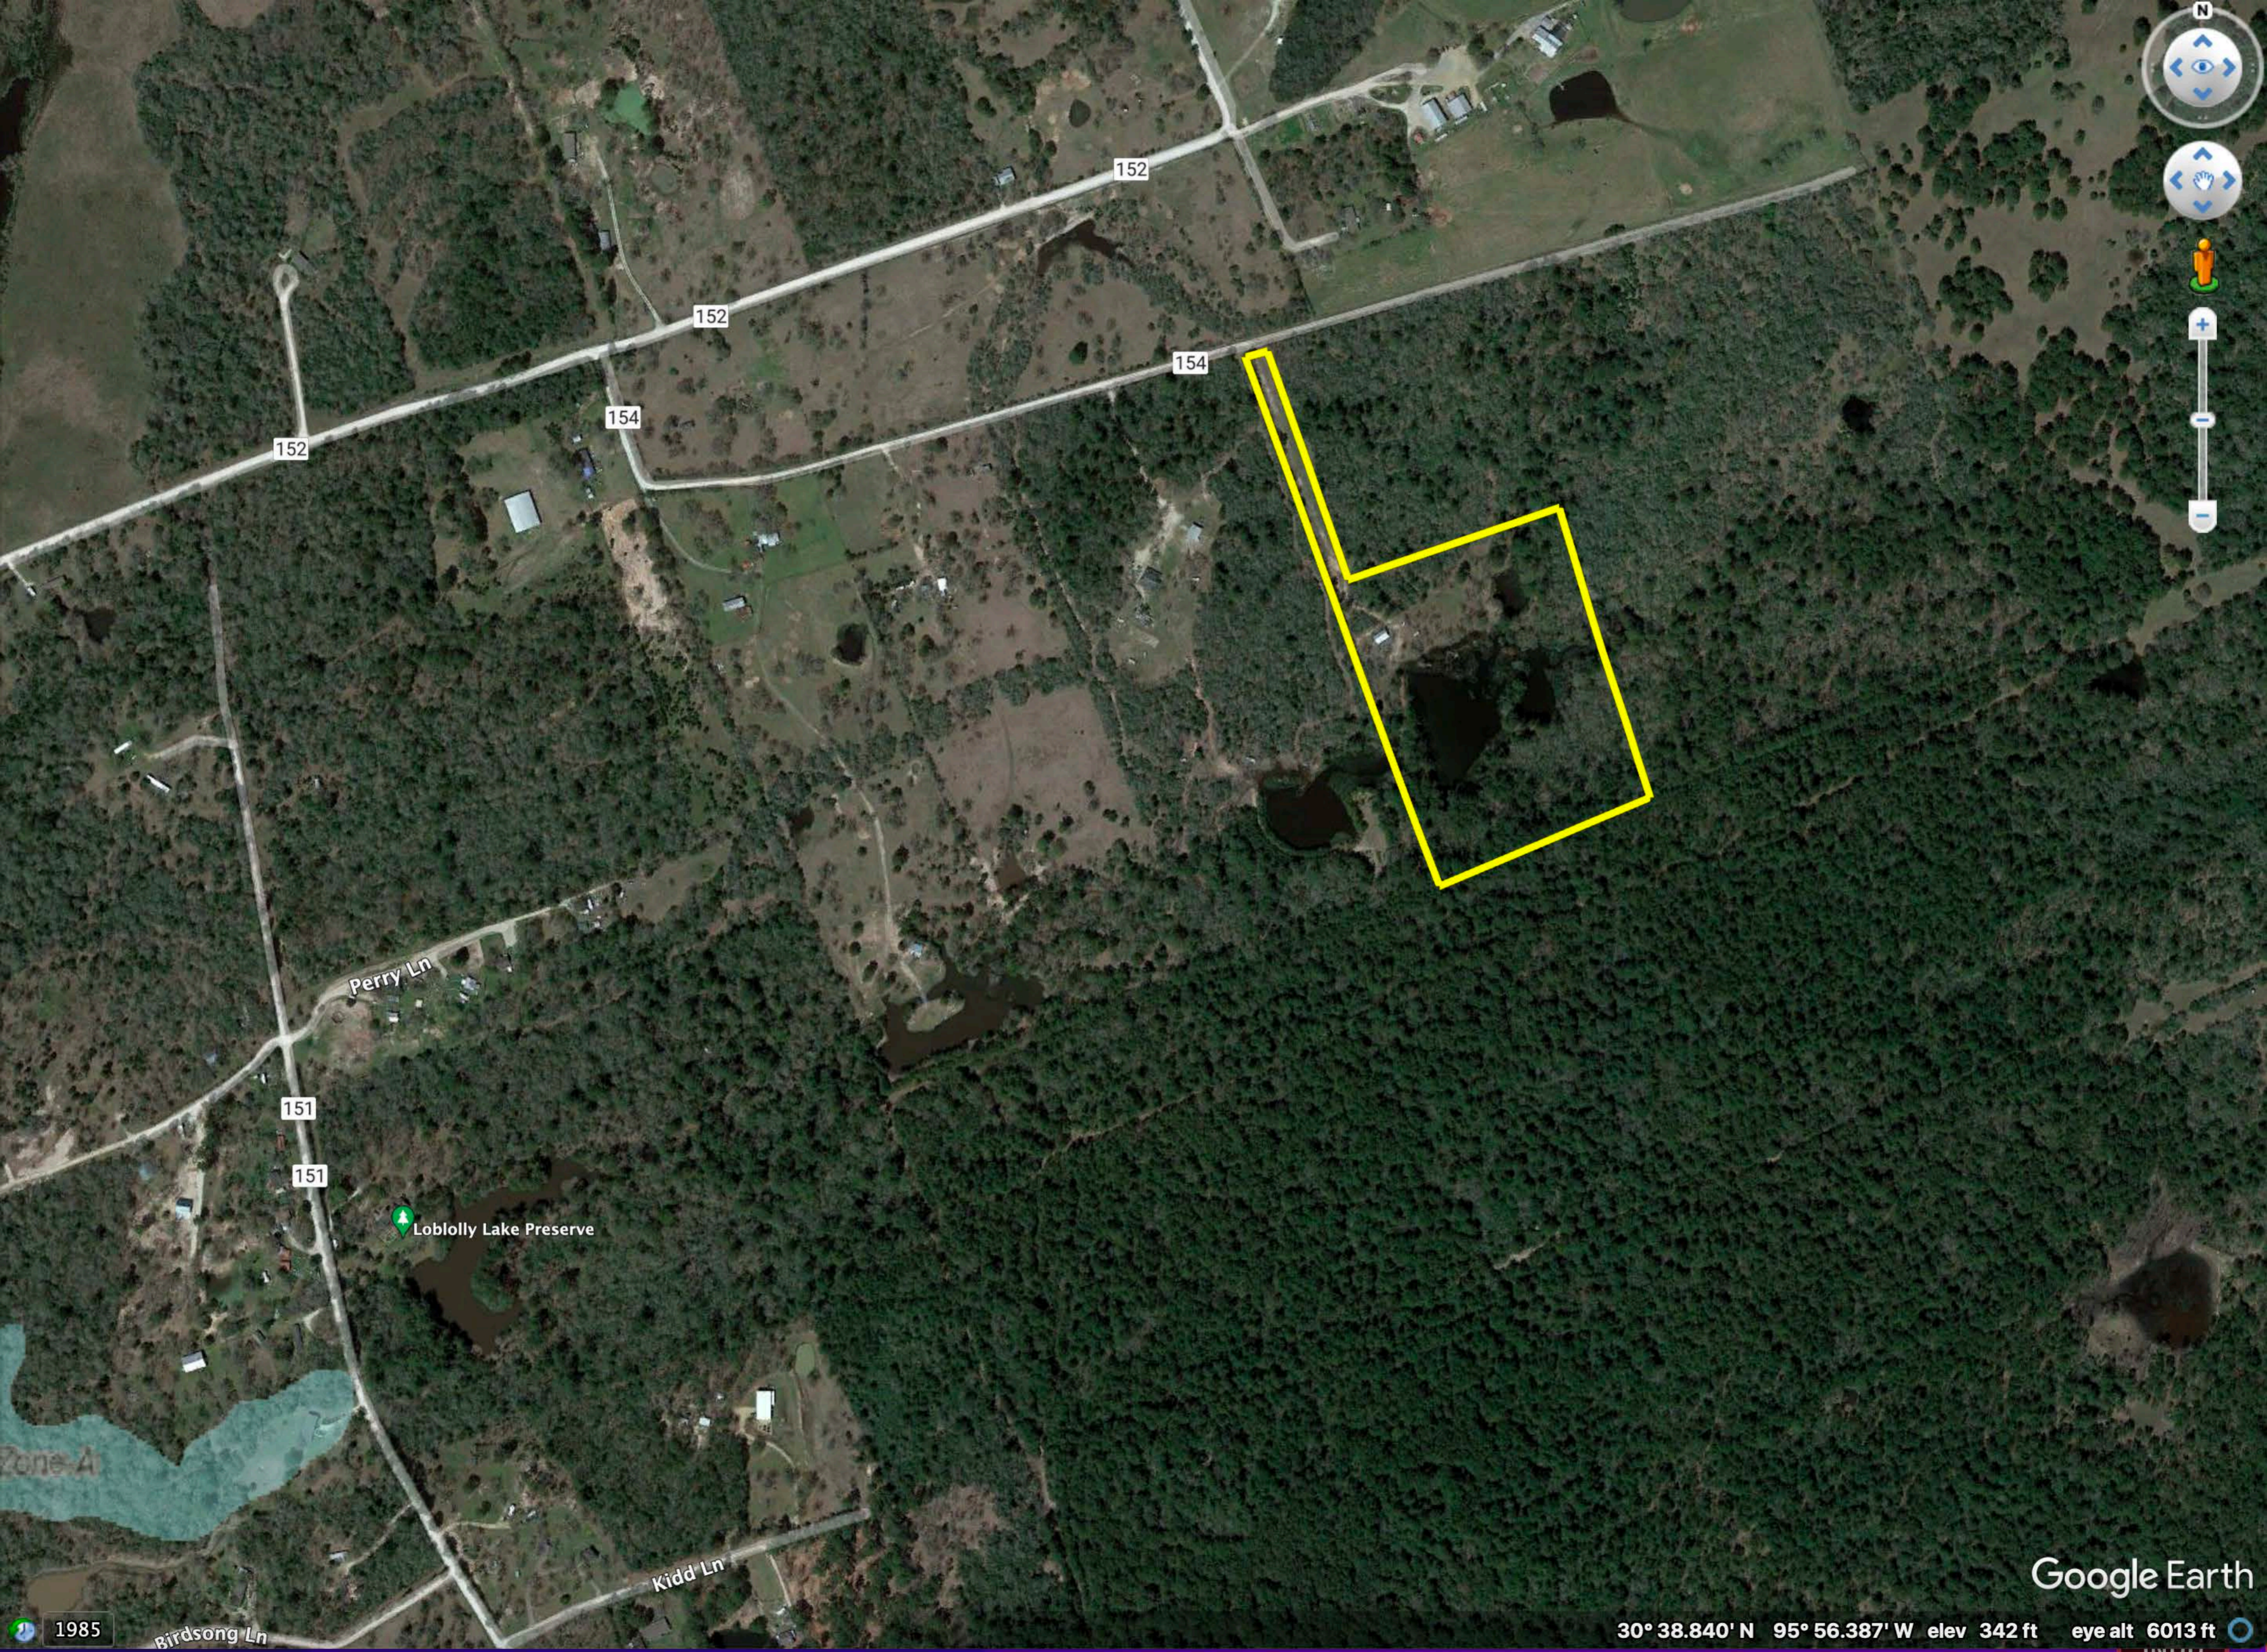

154

Google Earth

1985

30° 39.082' N 95° 55.922' W elev 353 ft eye alt 2458 ft

Perry Ln

151

151

Loblolly Lake Preserve

Kidd Ln

Birdsong Ln

Google Earth

30° 38.840' N 95° 56.387' W elev 342 ft eye alt 6013 ft

1985

154

ShC

SnC

W

ShC

ToD

Google Earth

1985

30° 39.065' N 95° 55.902' W elev 358 ft eye alt 3305 ft