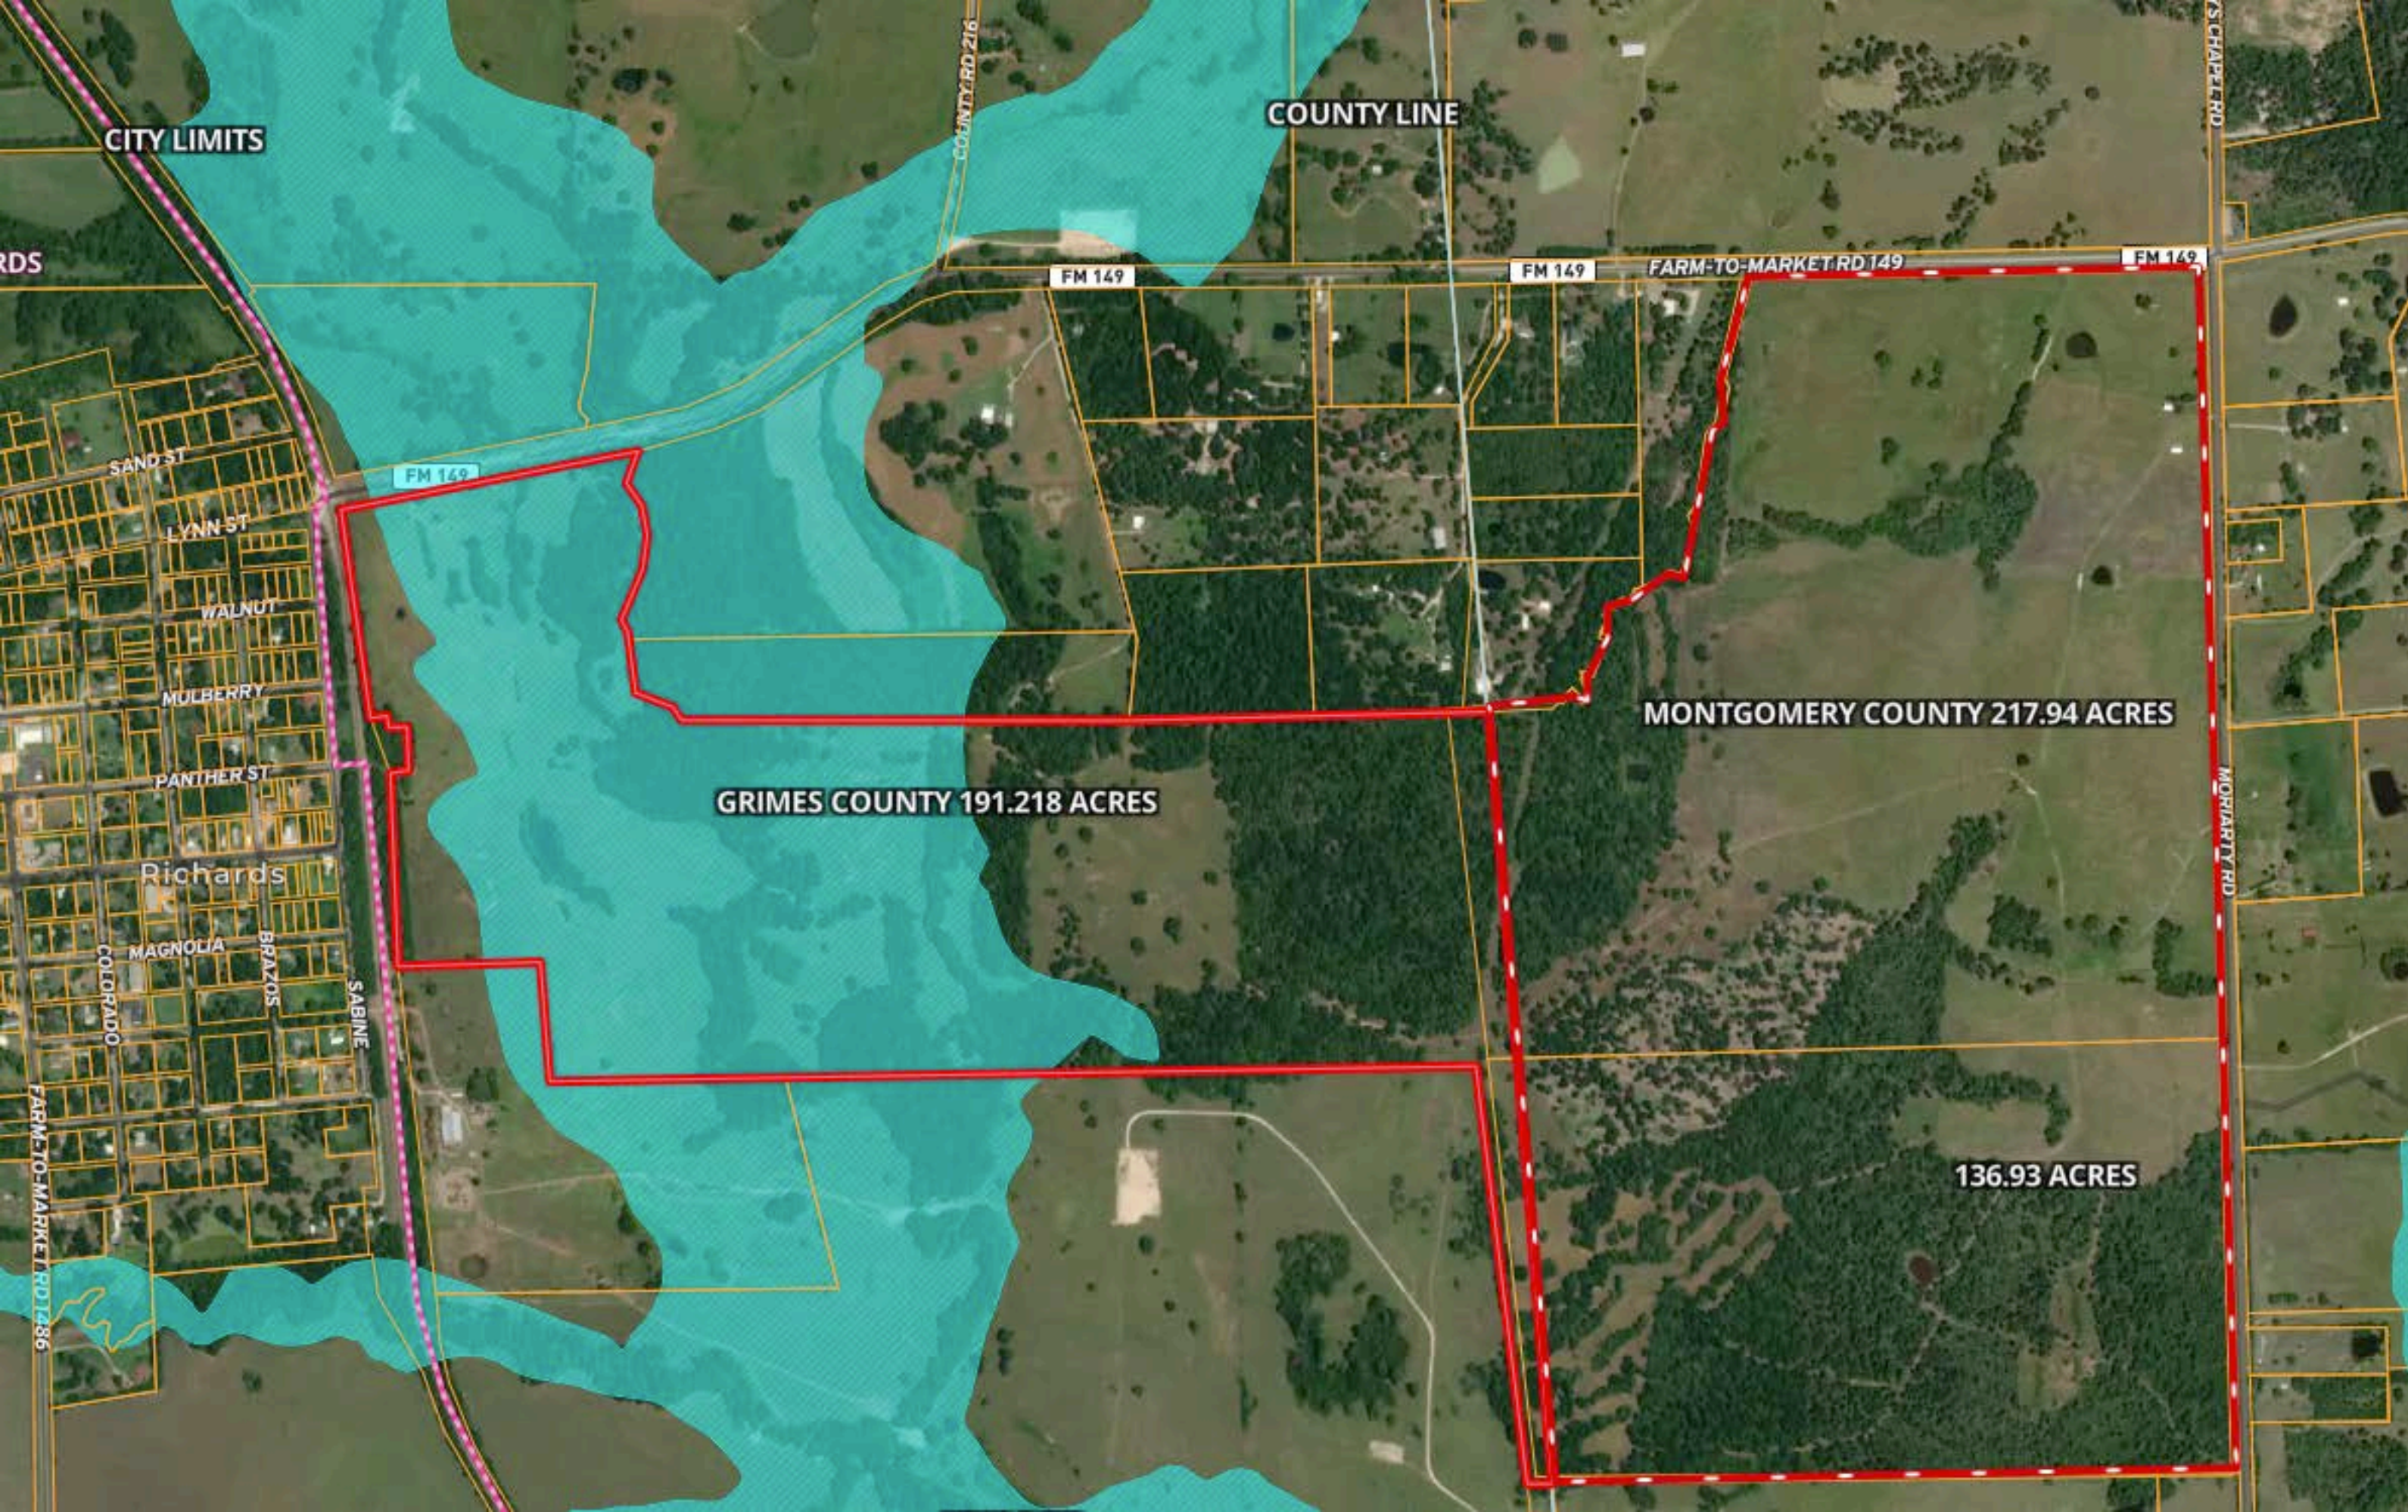

136.93 ACRES

CITY LIMITS

COUNTY LINE

DS

FM 149

FM 149

FARM-TO-MARKET RD 149

FM 149

BRAZOS

COLORADO

SABINE

FARM-TO-MARKET RD 1486

GRIMES COUNTY 191.218 ACRES

MONTGOMERY COUNTY 217.94 ACRES

136.93 ACRES

RICHARDS

PIPELINES

CITY LIMITS

COUNTY LINE

RDS

FM 149

FM 149

FARM-TO-MARKET RD 149

FM 149