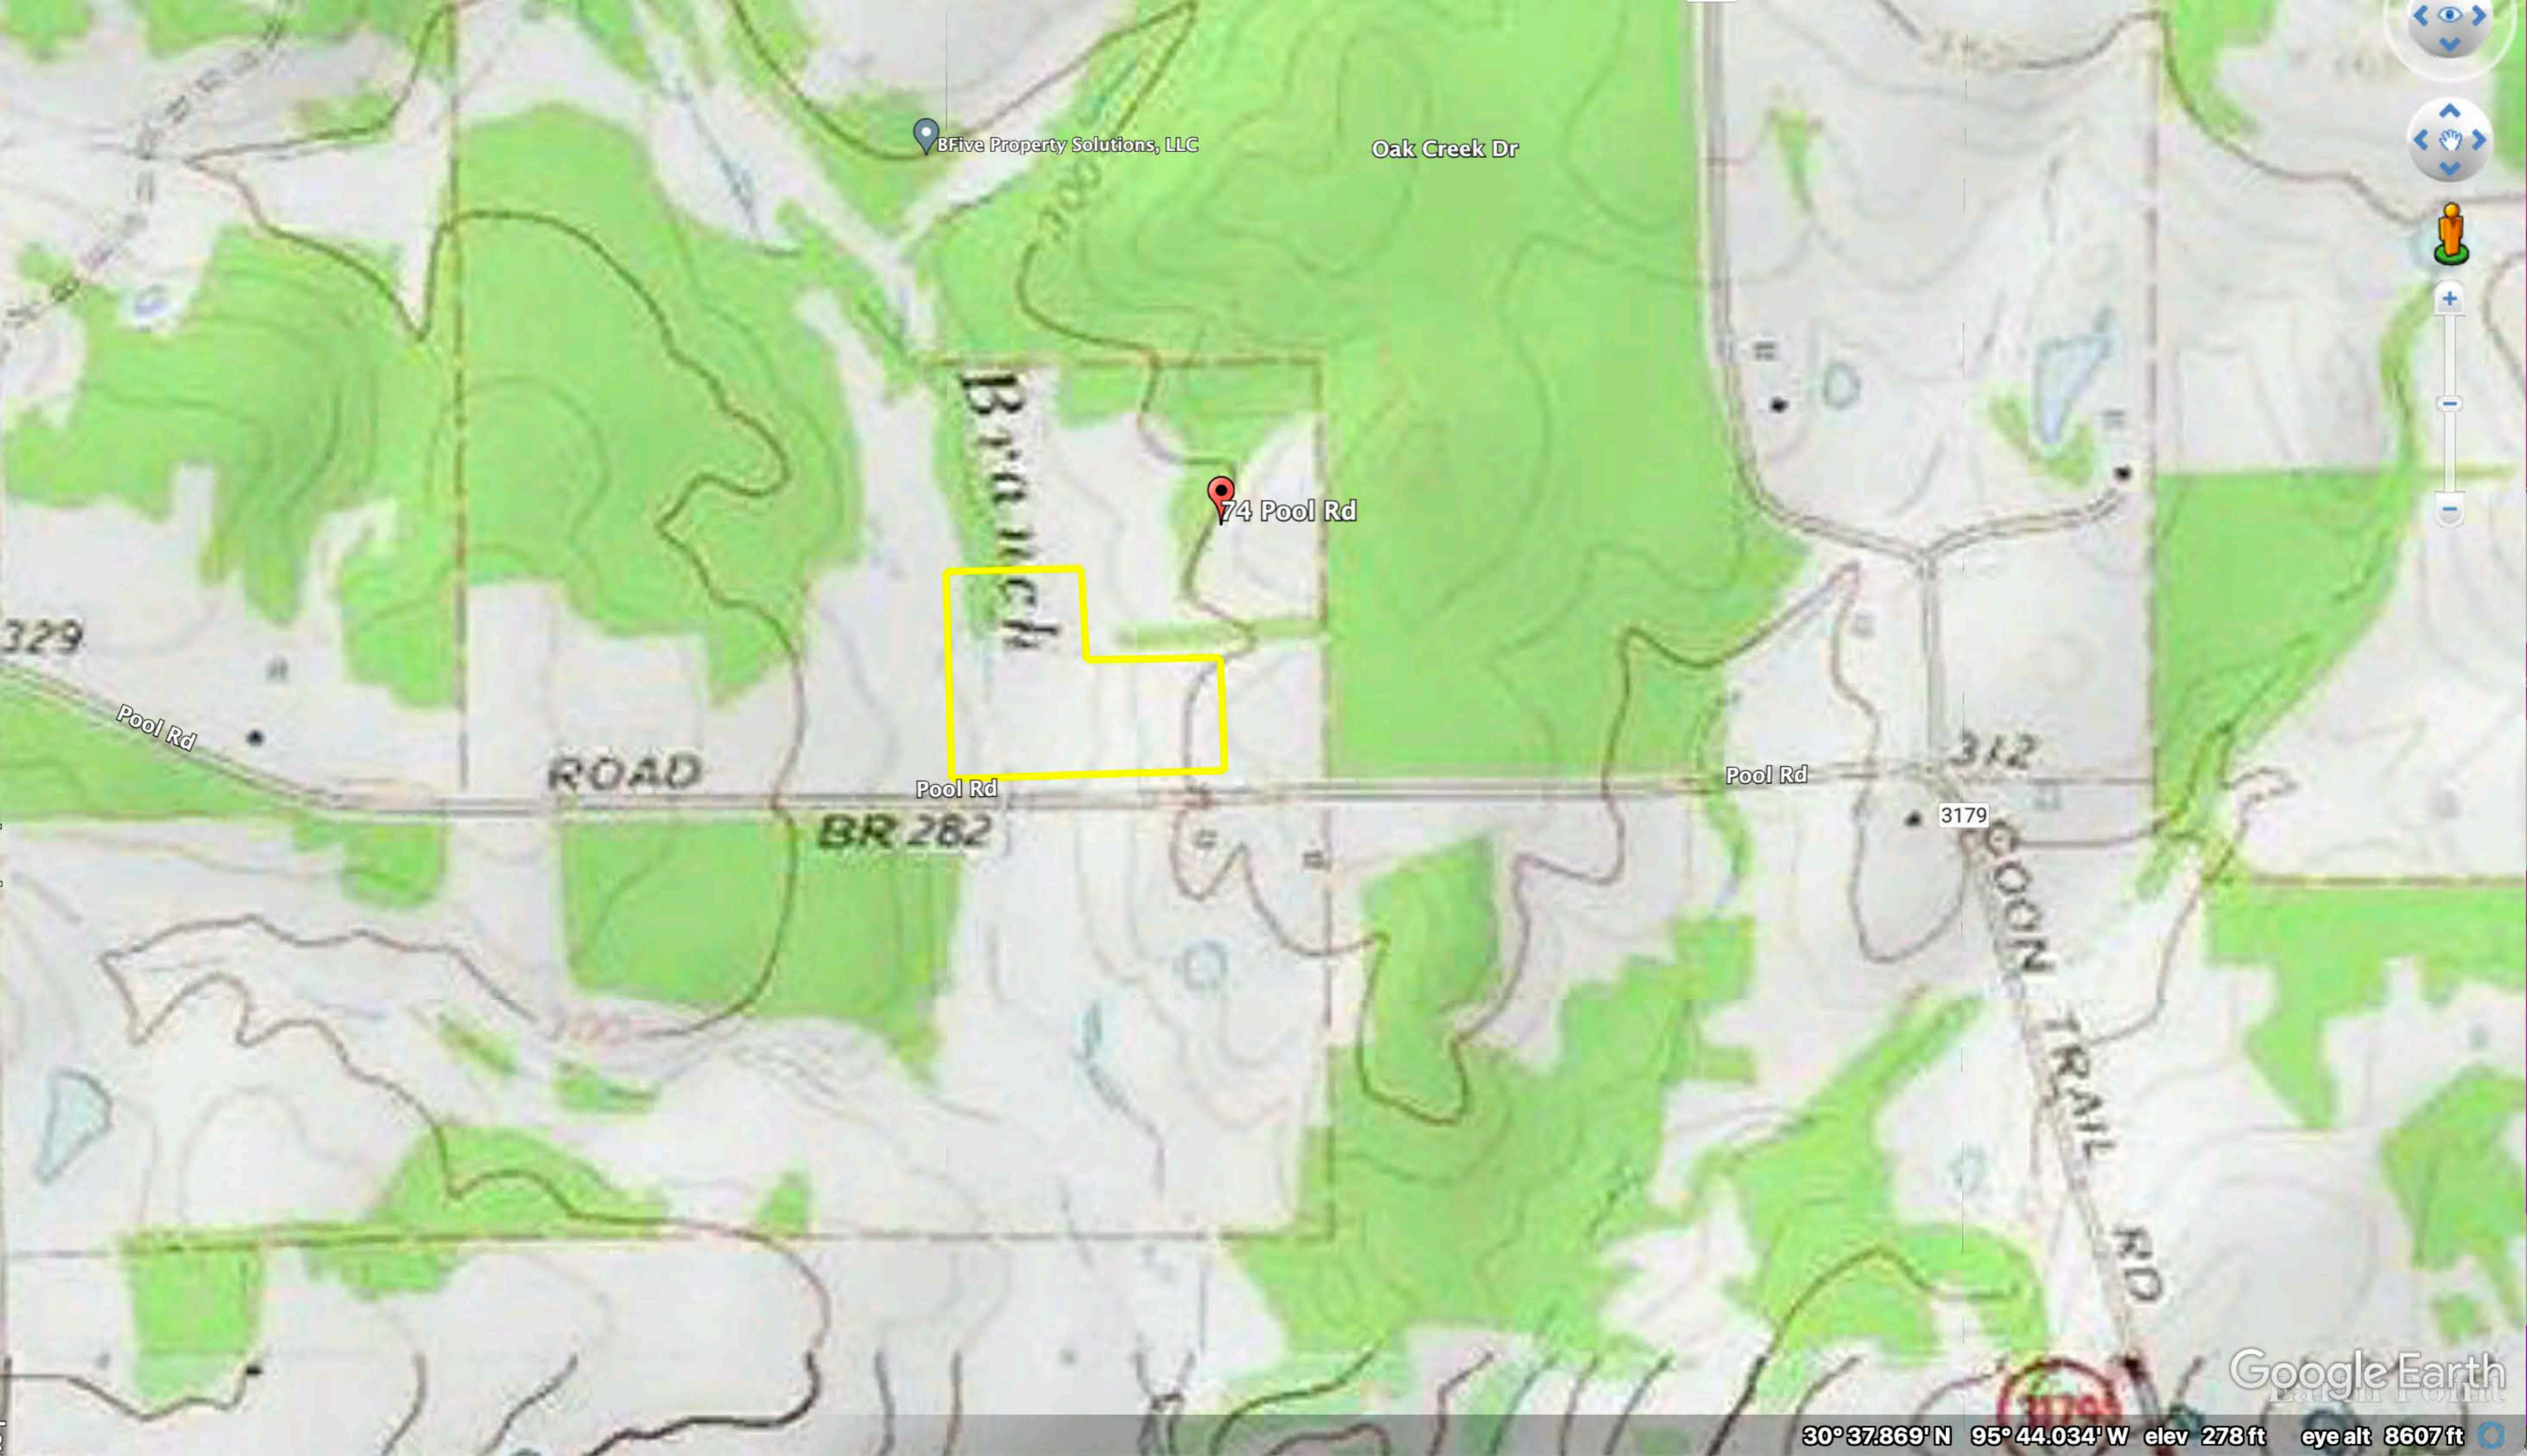

Pool Rd

Pool Rd

Google Earth

30° 37.915' N 95° 43.972' W elev 287 ft eye alt 1777 ft

1985

Zone A

Pool Rd

Pool Rd

Google Earth

1985

30° 37.882' N 95° 44.003' W elev 279 ft eye alt 1777 ft

37

9

22

Pool Rd

Pool Rd

Google Earth

1985

30° 37.902' N 95° 44.136' W elev 282 ft eye alt 1777 ft

BFive Property Solutions, LLC

Oak Creek Dr

74 Pool Rd

Branch

ROAD

BR 282

Pool Rd

Pool Rd

312

3179

GOON TRAIL RD

Google Earth

30°37.869' N 95°44.034' W elev 278 ft eye alt 8607 ft