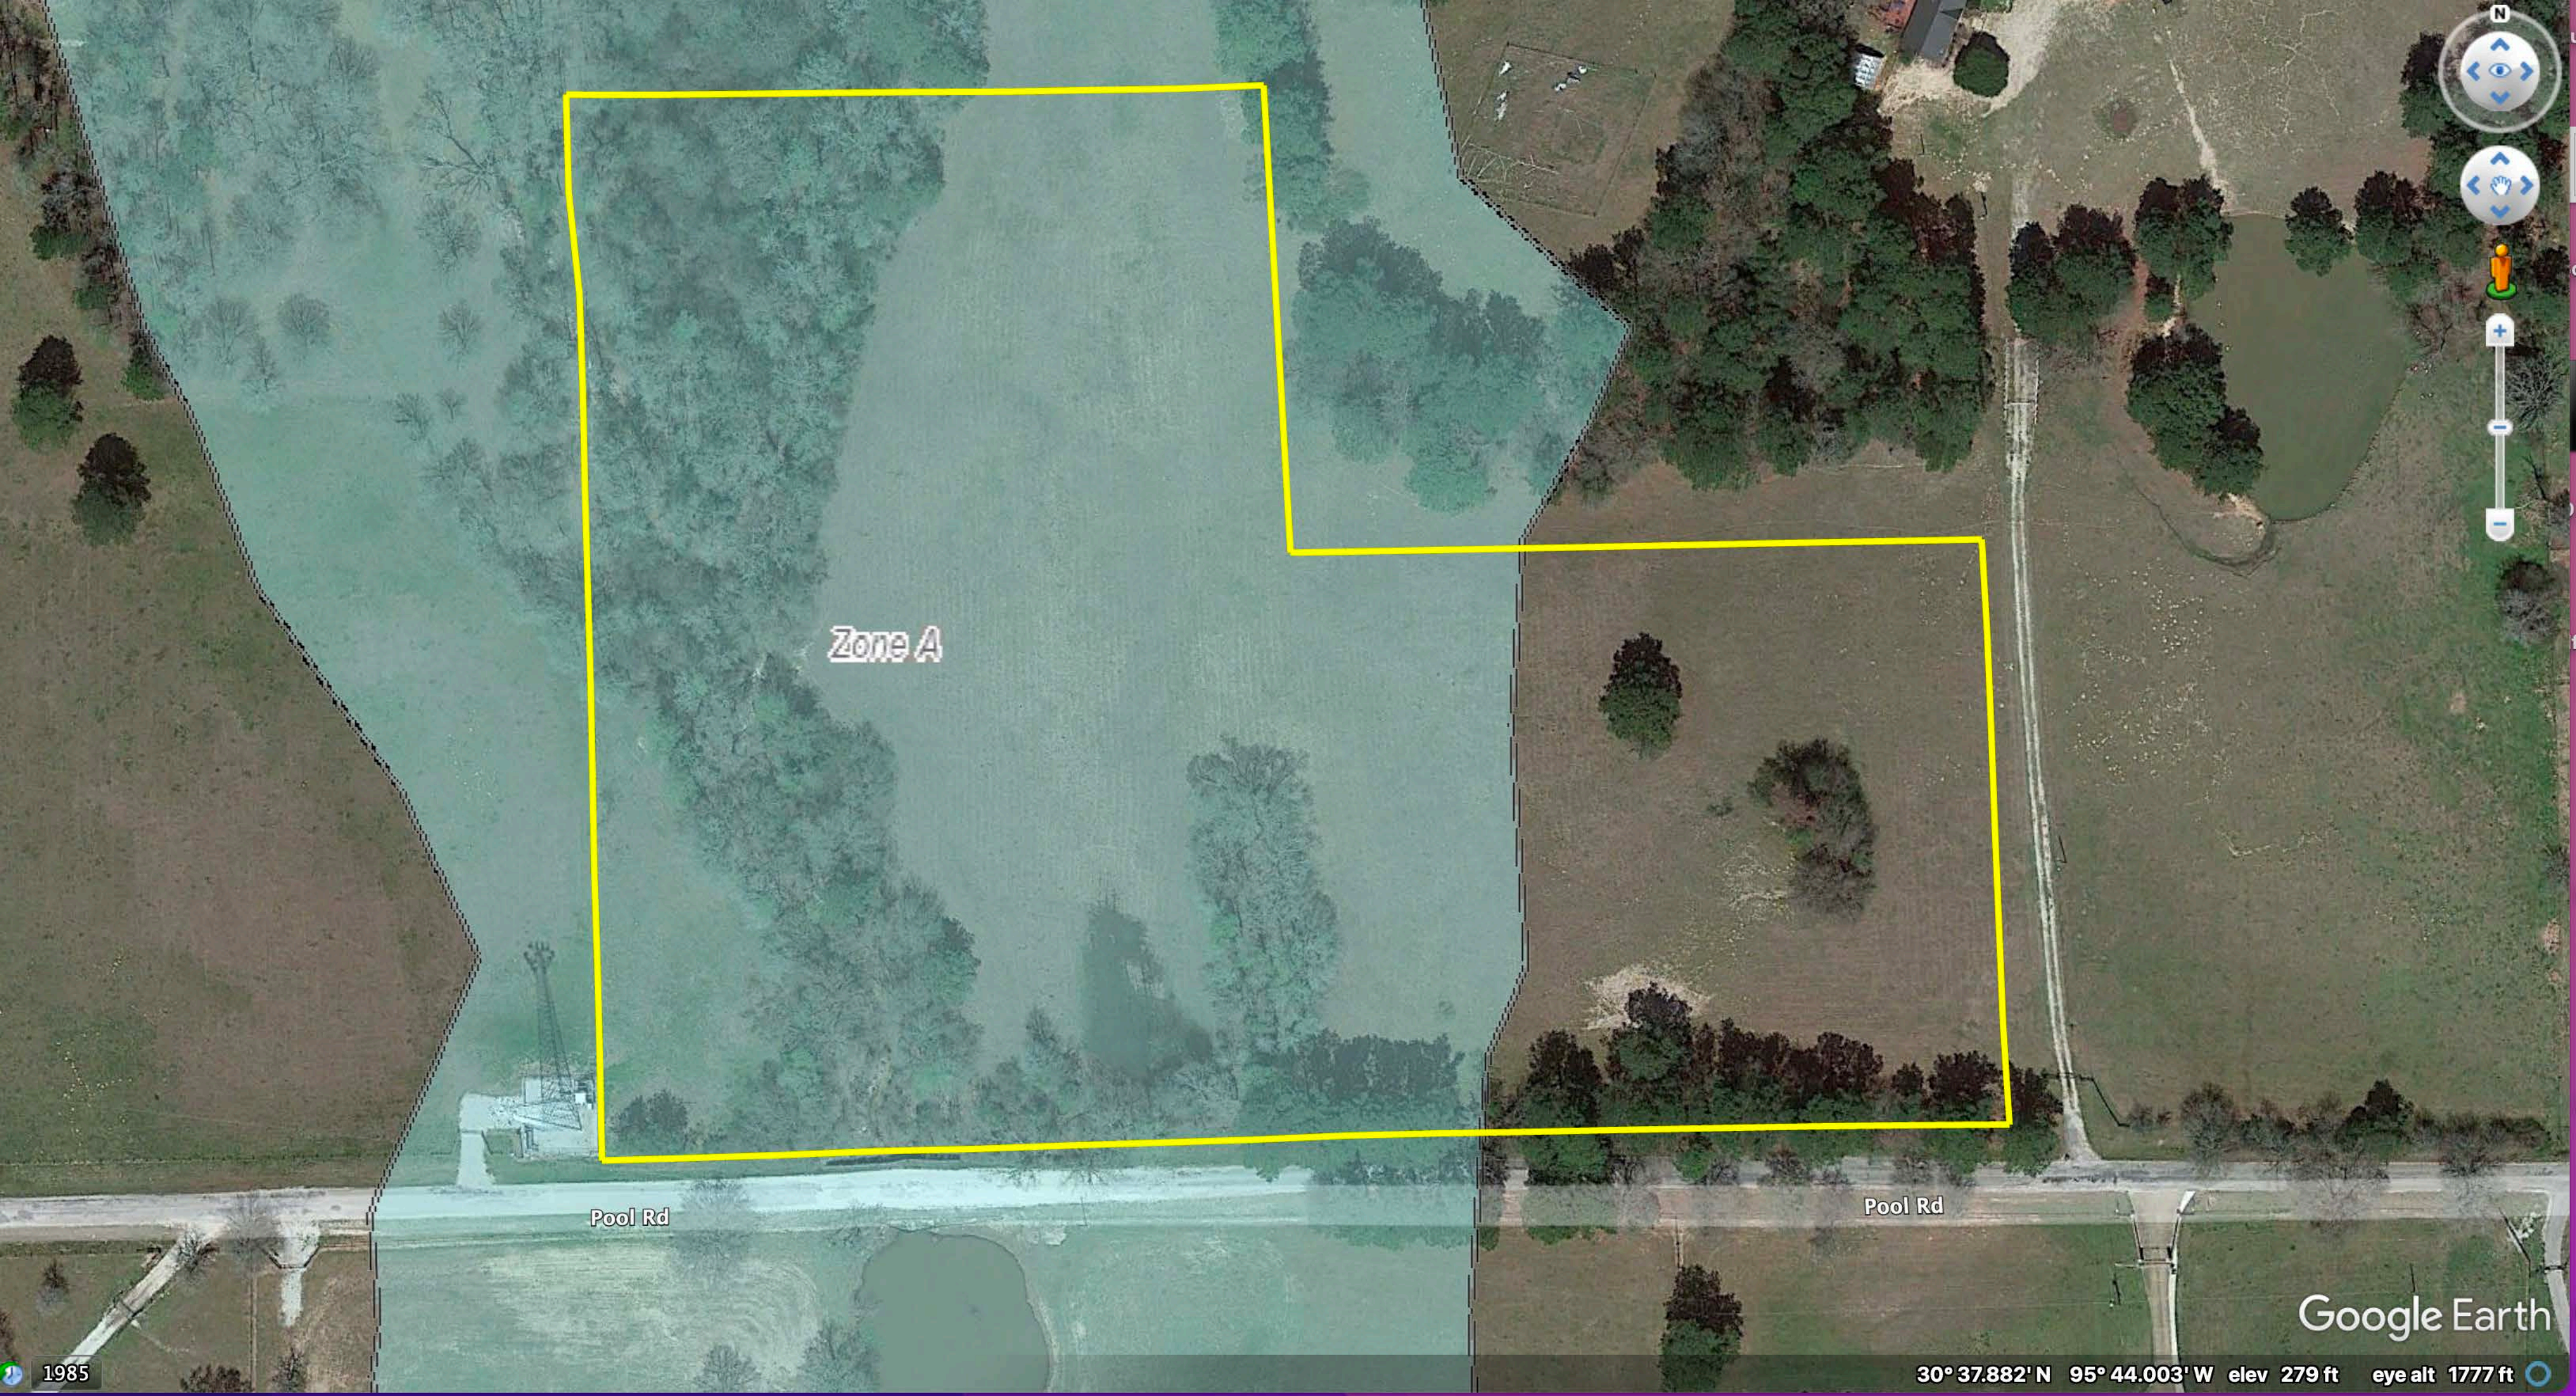

Pool Rd

Pool Rd

Google Earth

30° 37.915' N 95° 43.972' W elev 287 ft eye alt 1777 ft

1985

Zone A

Pool Rd

Pool Rd

Google Earth

1985

30° 37.882' N 95° 44.003' W elev 279 ft eye alt 1777 ft

37

9

22

Pool Rd

Pool Rd

Google Earth

1985

30° 37.902' N 95° 44.136' W elev 282 ft eye alt 1777 ft

BFive Property Solutions, LLC

Oak Creek Dr

74 Pool Rd

Branch

ROAD

BR 282

Pool Rd

Pool Rd

312

3179

GOON TRAIL RD

Google Earth

30°37.869' N 95°44.034' W elev 278 ft eye alt 8607 ft