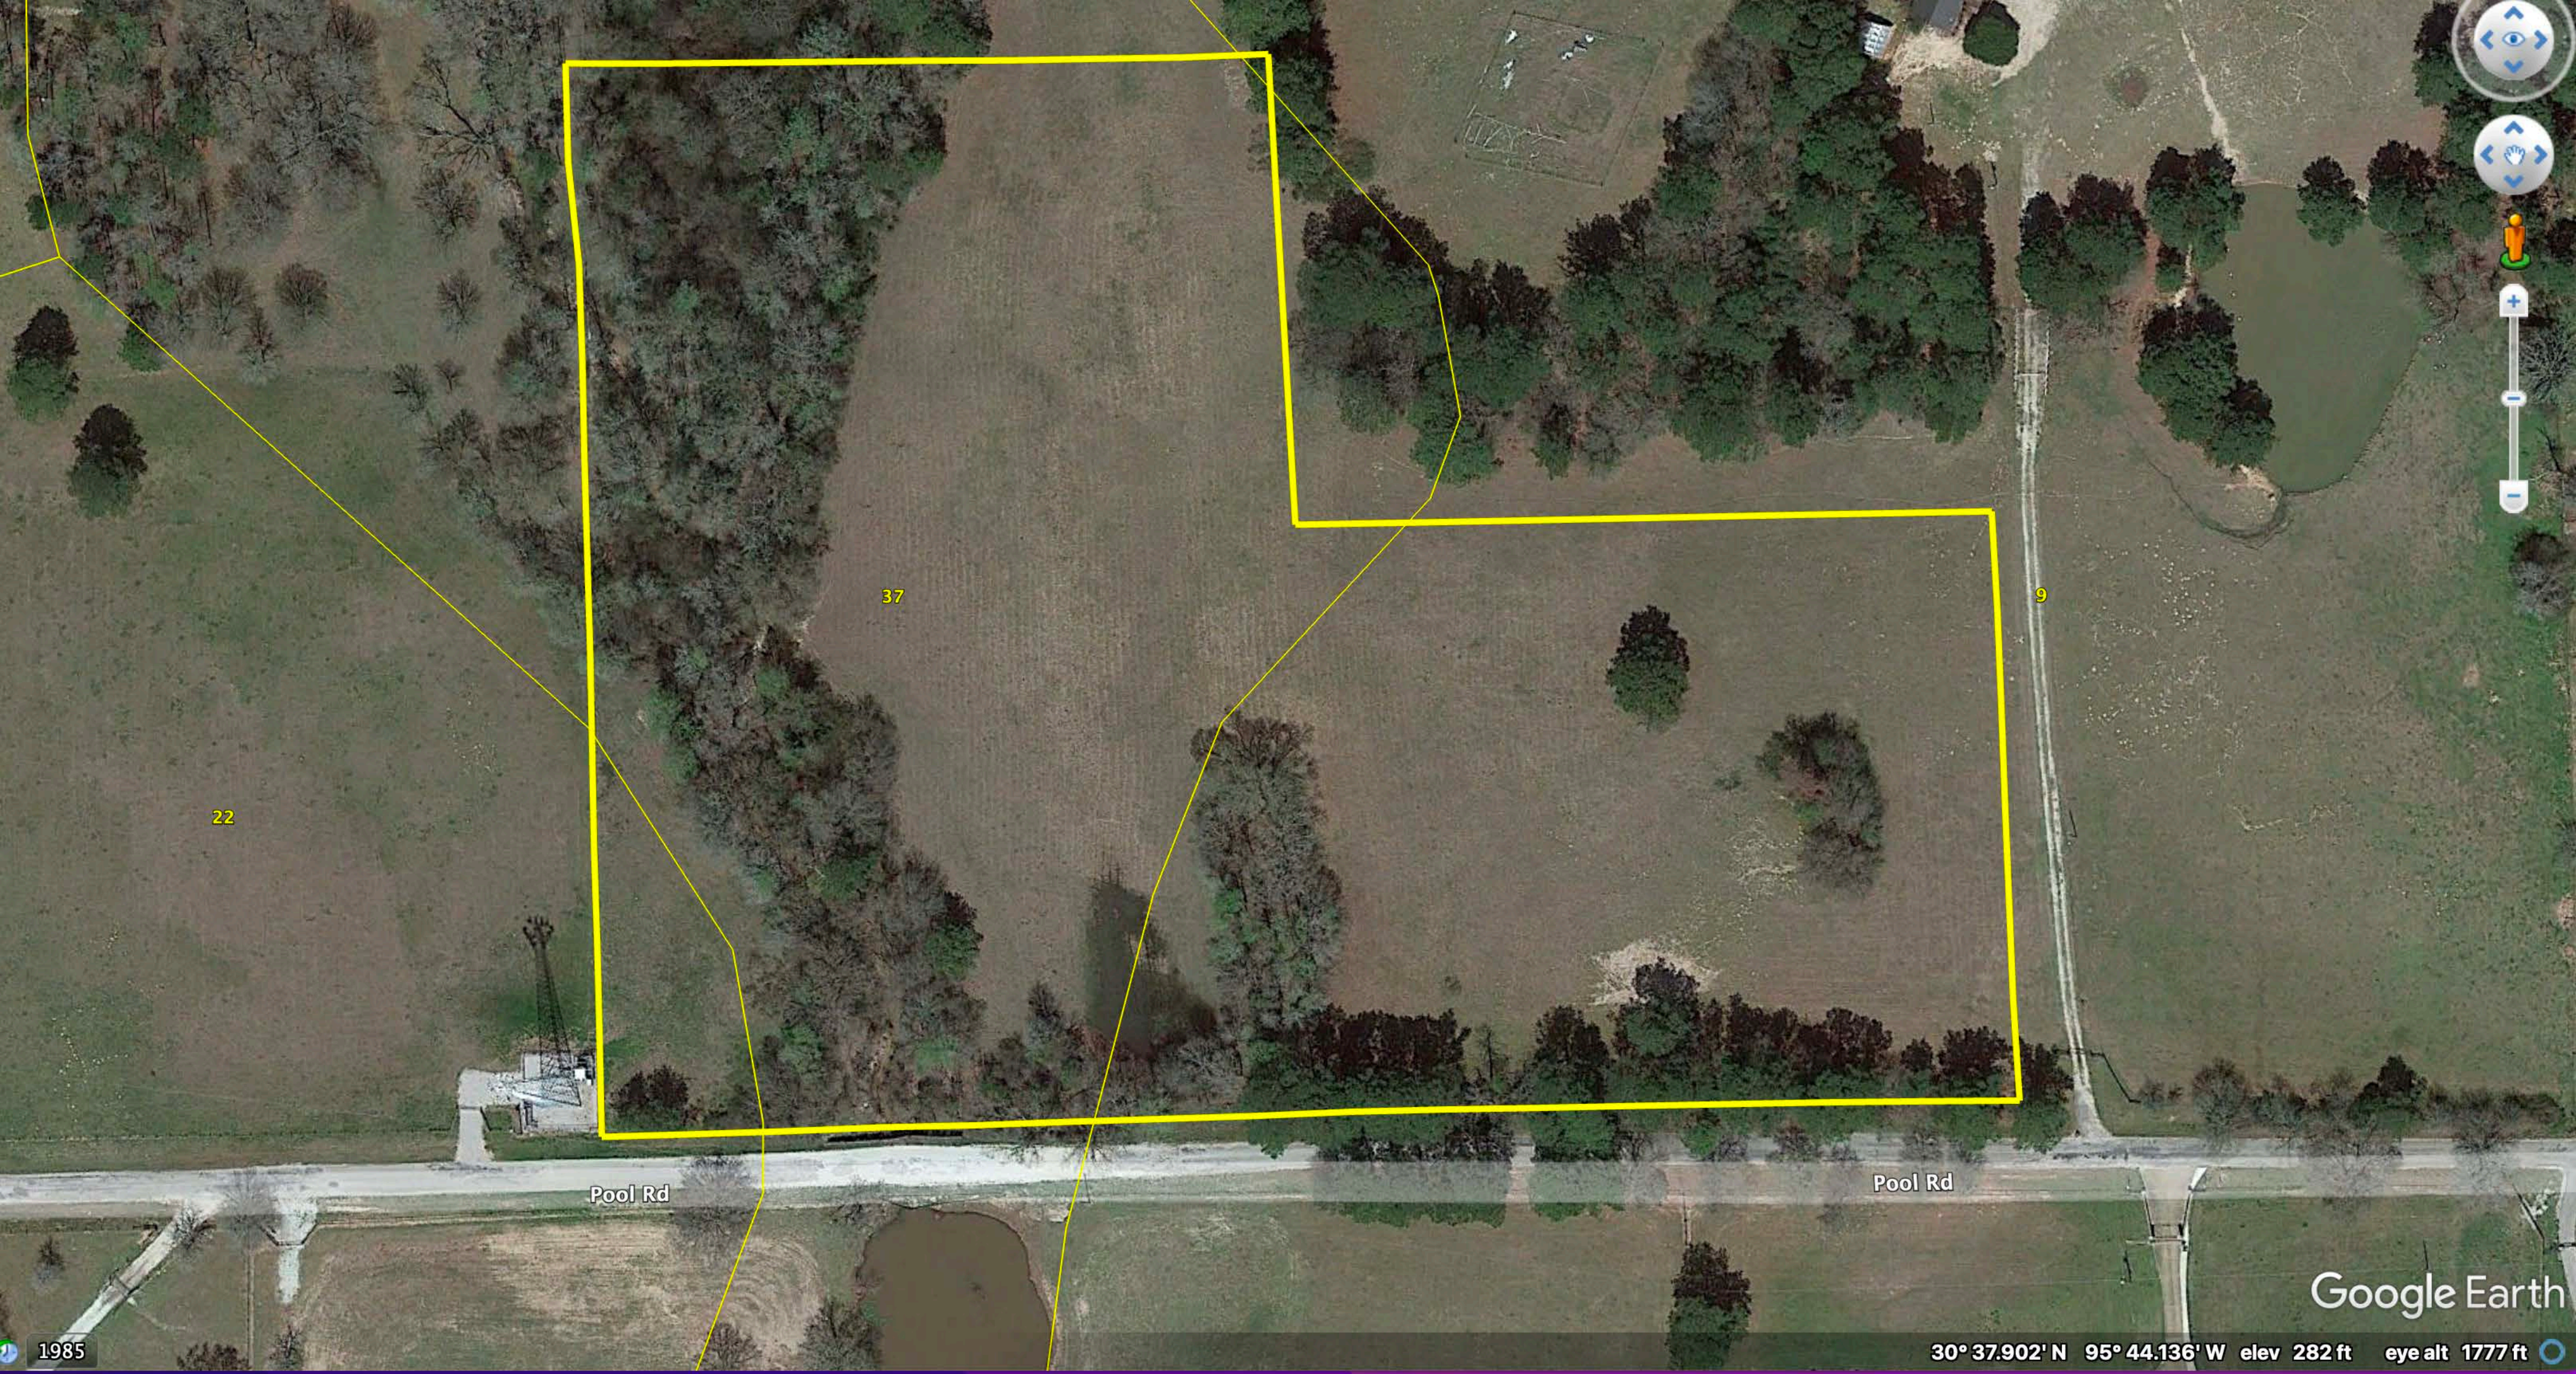

Pool Rd

Pool Rd

Google Earth

30° 37.915' N 95° 43.972' W elev 287 ft eye alt 1777 ft

1985

Zone A

Pool Rd

Pool Rd

Google Earth

1985

30° 37.882' N 95° 44.003' W elev 279 ft eye alt 1777 ft

37

9

22

Pool Rd

Pool Rd

Google Earth

1985

30° 37.902' N 95° 44.136' W elev 282 ft eye alt 1777 ft

BFive Property Solutions, LLC

Oak Creek Dr

74 Pool Rd

Branch

ROAD

BR 282

Pool Rd

Pool Rd

312

3179

GOON TRAIL RD

Google Earth

30°37.869' N 95°44.034' W elev 278 ft eye alt 8607 ft