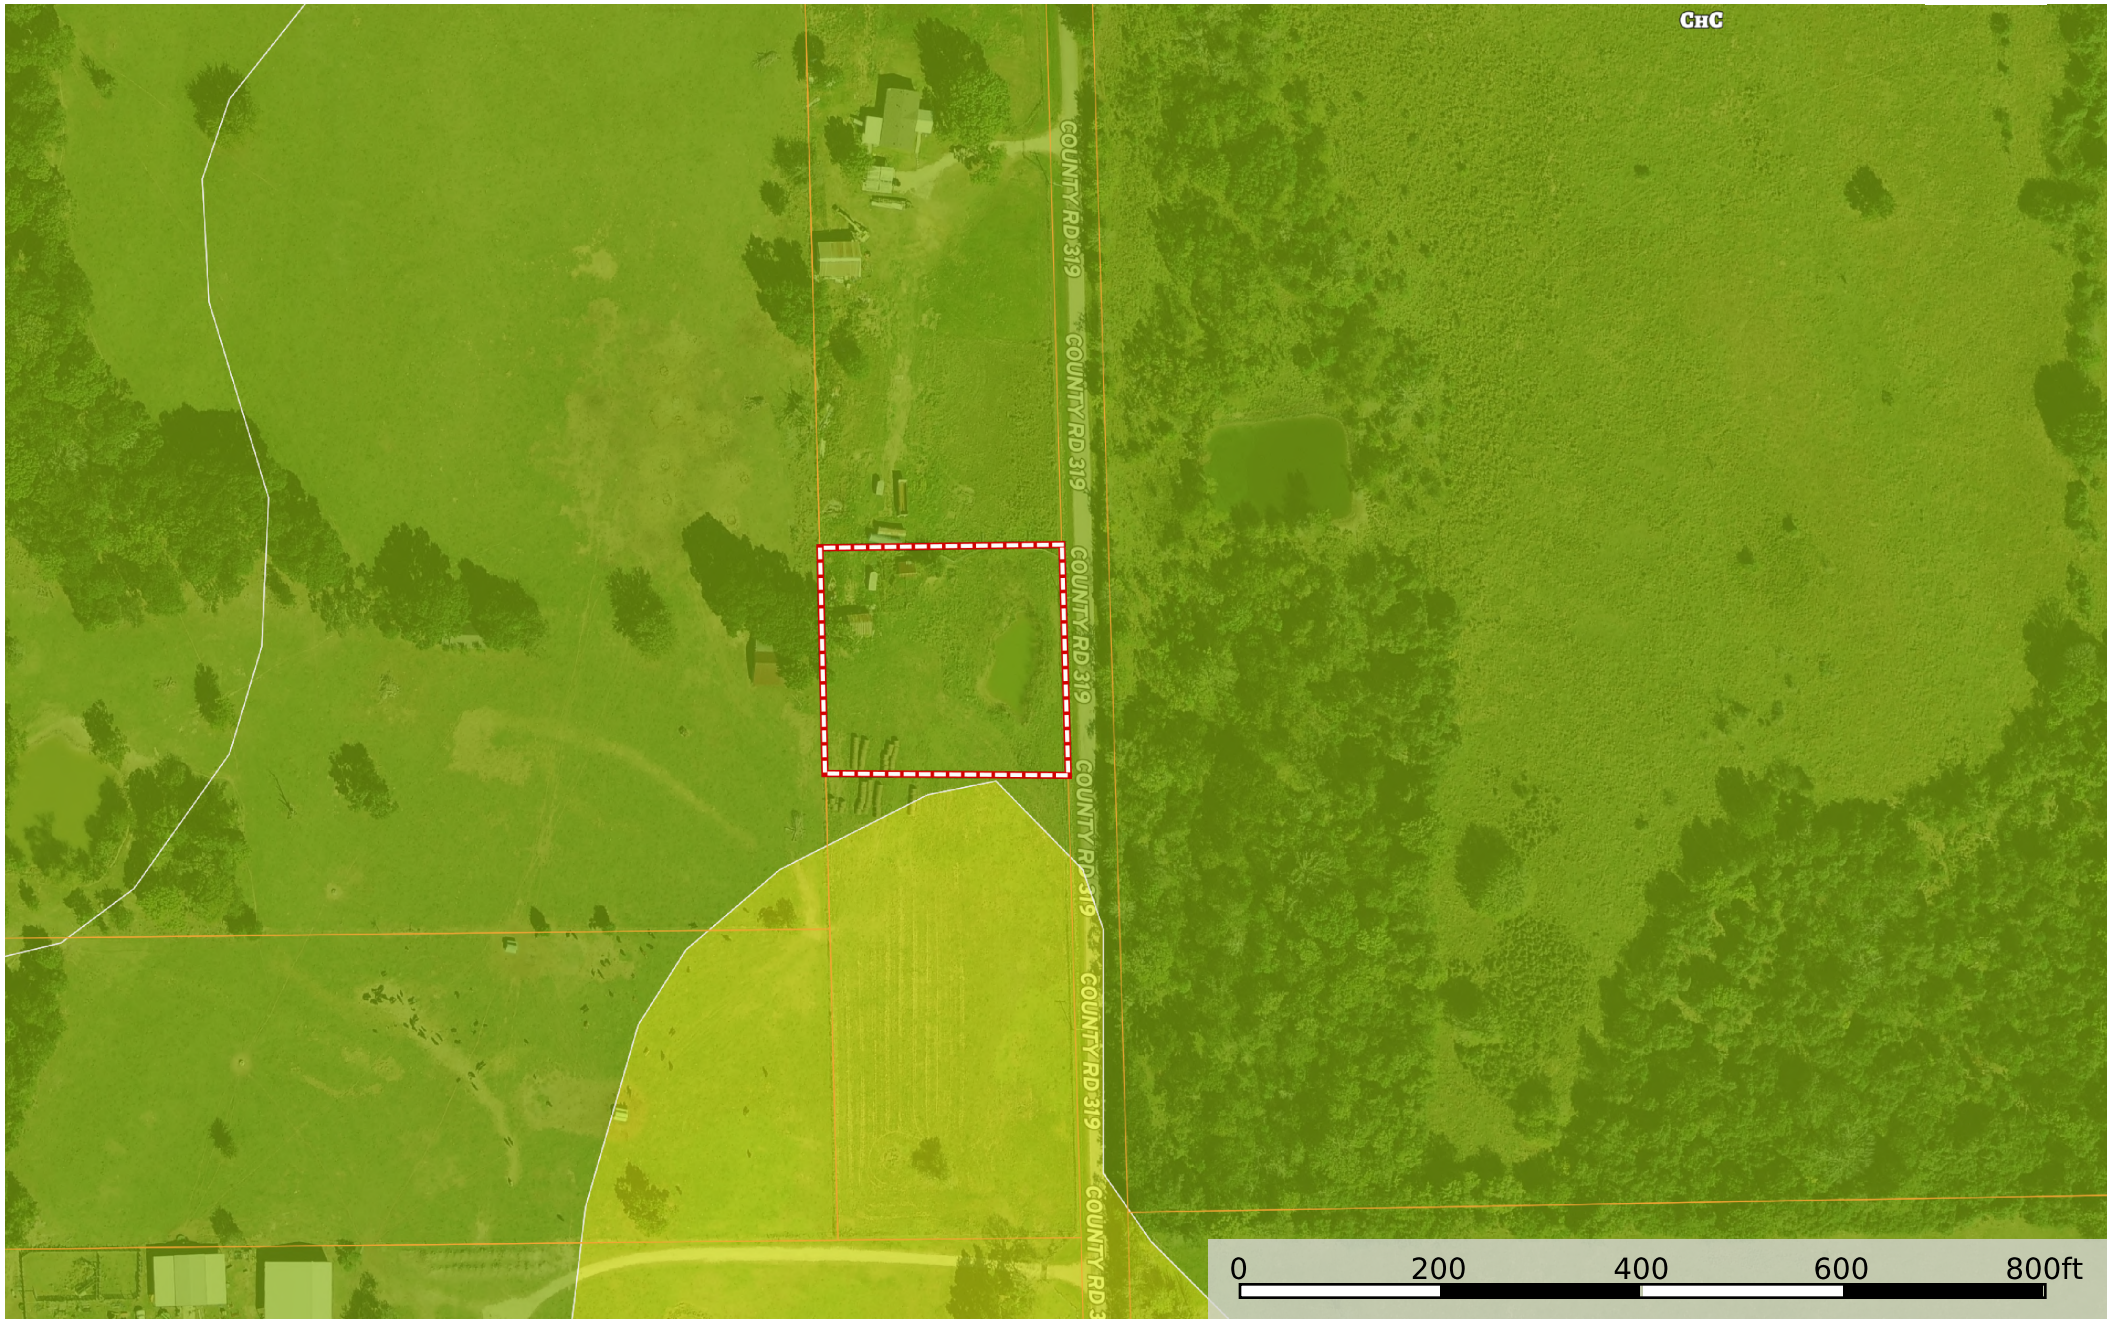

Tract 1

Texas, AC +/-

 Tract 1

Nancy Perry

 The information contained herein was obtained from sources deemed to be reliable. Land id™ Services makes no warranties or guarantees as to the completeness or accuracy thereof.

Tract 1

Texas, AC +/-

- Tract 1
- 100 Year Floodplain
- 500 Year Floodplain
- Floodway
- Special
- Unmapped/Not Included

Tract 1
Texas, AC +/-

CHC

 Tract 1

Nancy Perry

 The information contained herein was obtained from sources deemed to be reliable. Land id™ Services makes no warranties or guarantees as to the completeness or accuracy thereof.