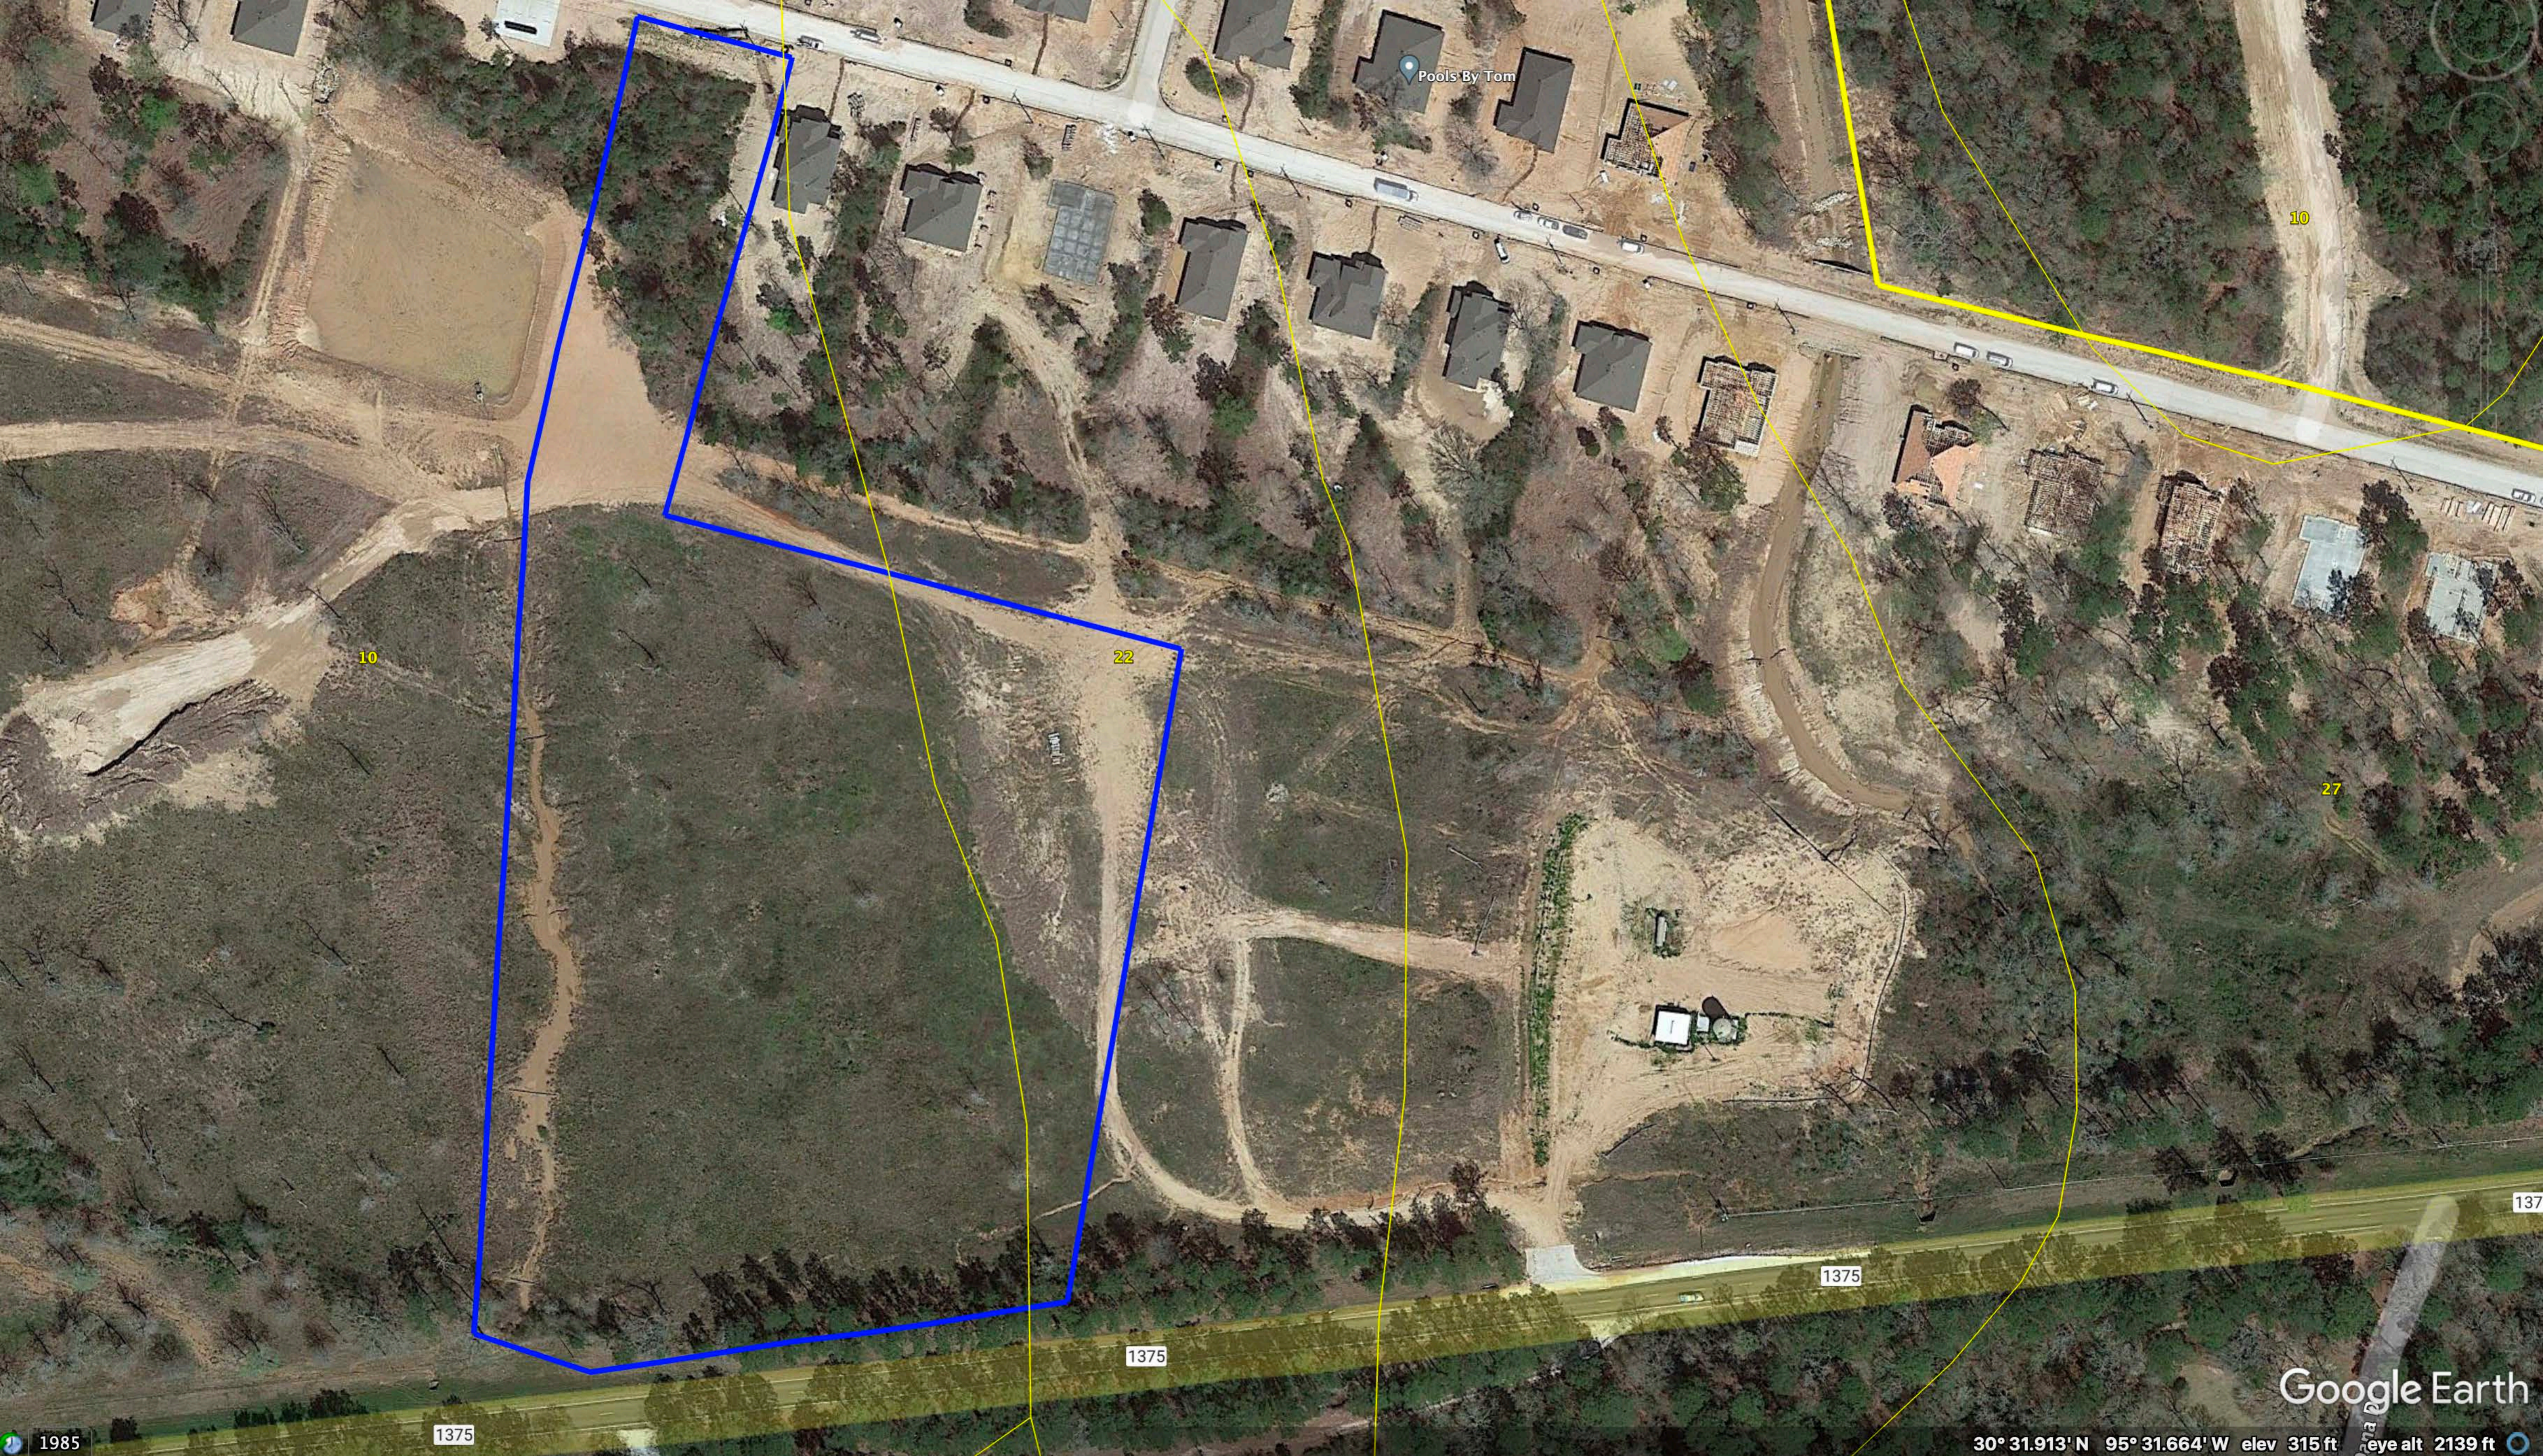

Pools By Tom

1375

1375

Google Earth

30° 31.899' N 95° 31.639' W elev 305 ft eye alt 2077 ft

985

Pools By Tom

10

22

10

27

1375

1375

1375

137

Google Earth

30° 31.913' N 95° 31.664' W elev 315 ft eye alt 2139 ft

1985

Leila Ln

Pools By Tom

1375

1375

1375

1375

1375

1375

Dana Dr

289

McGlothern Ln

Google Earth
Mountain Point

30°31.941'N 95°31.661'W elev 313ft eye alt 3382ft