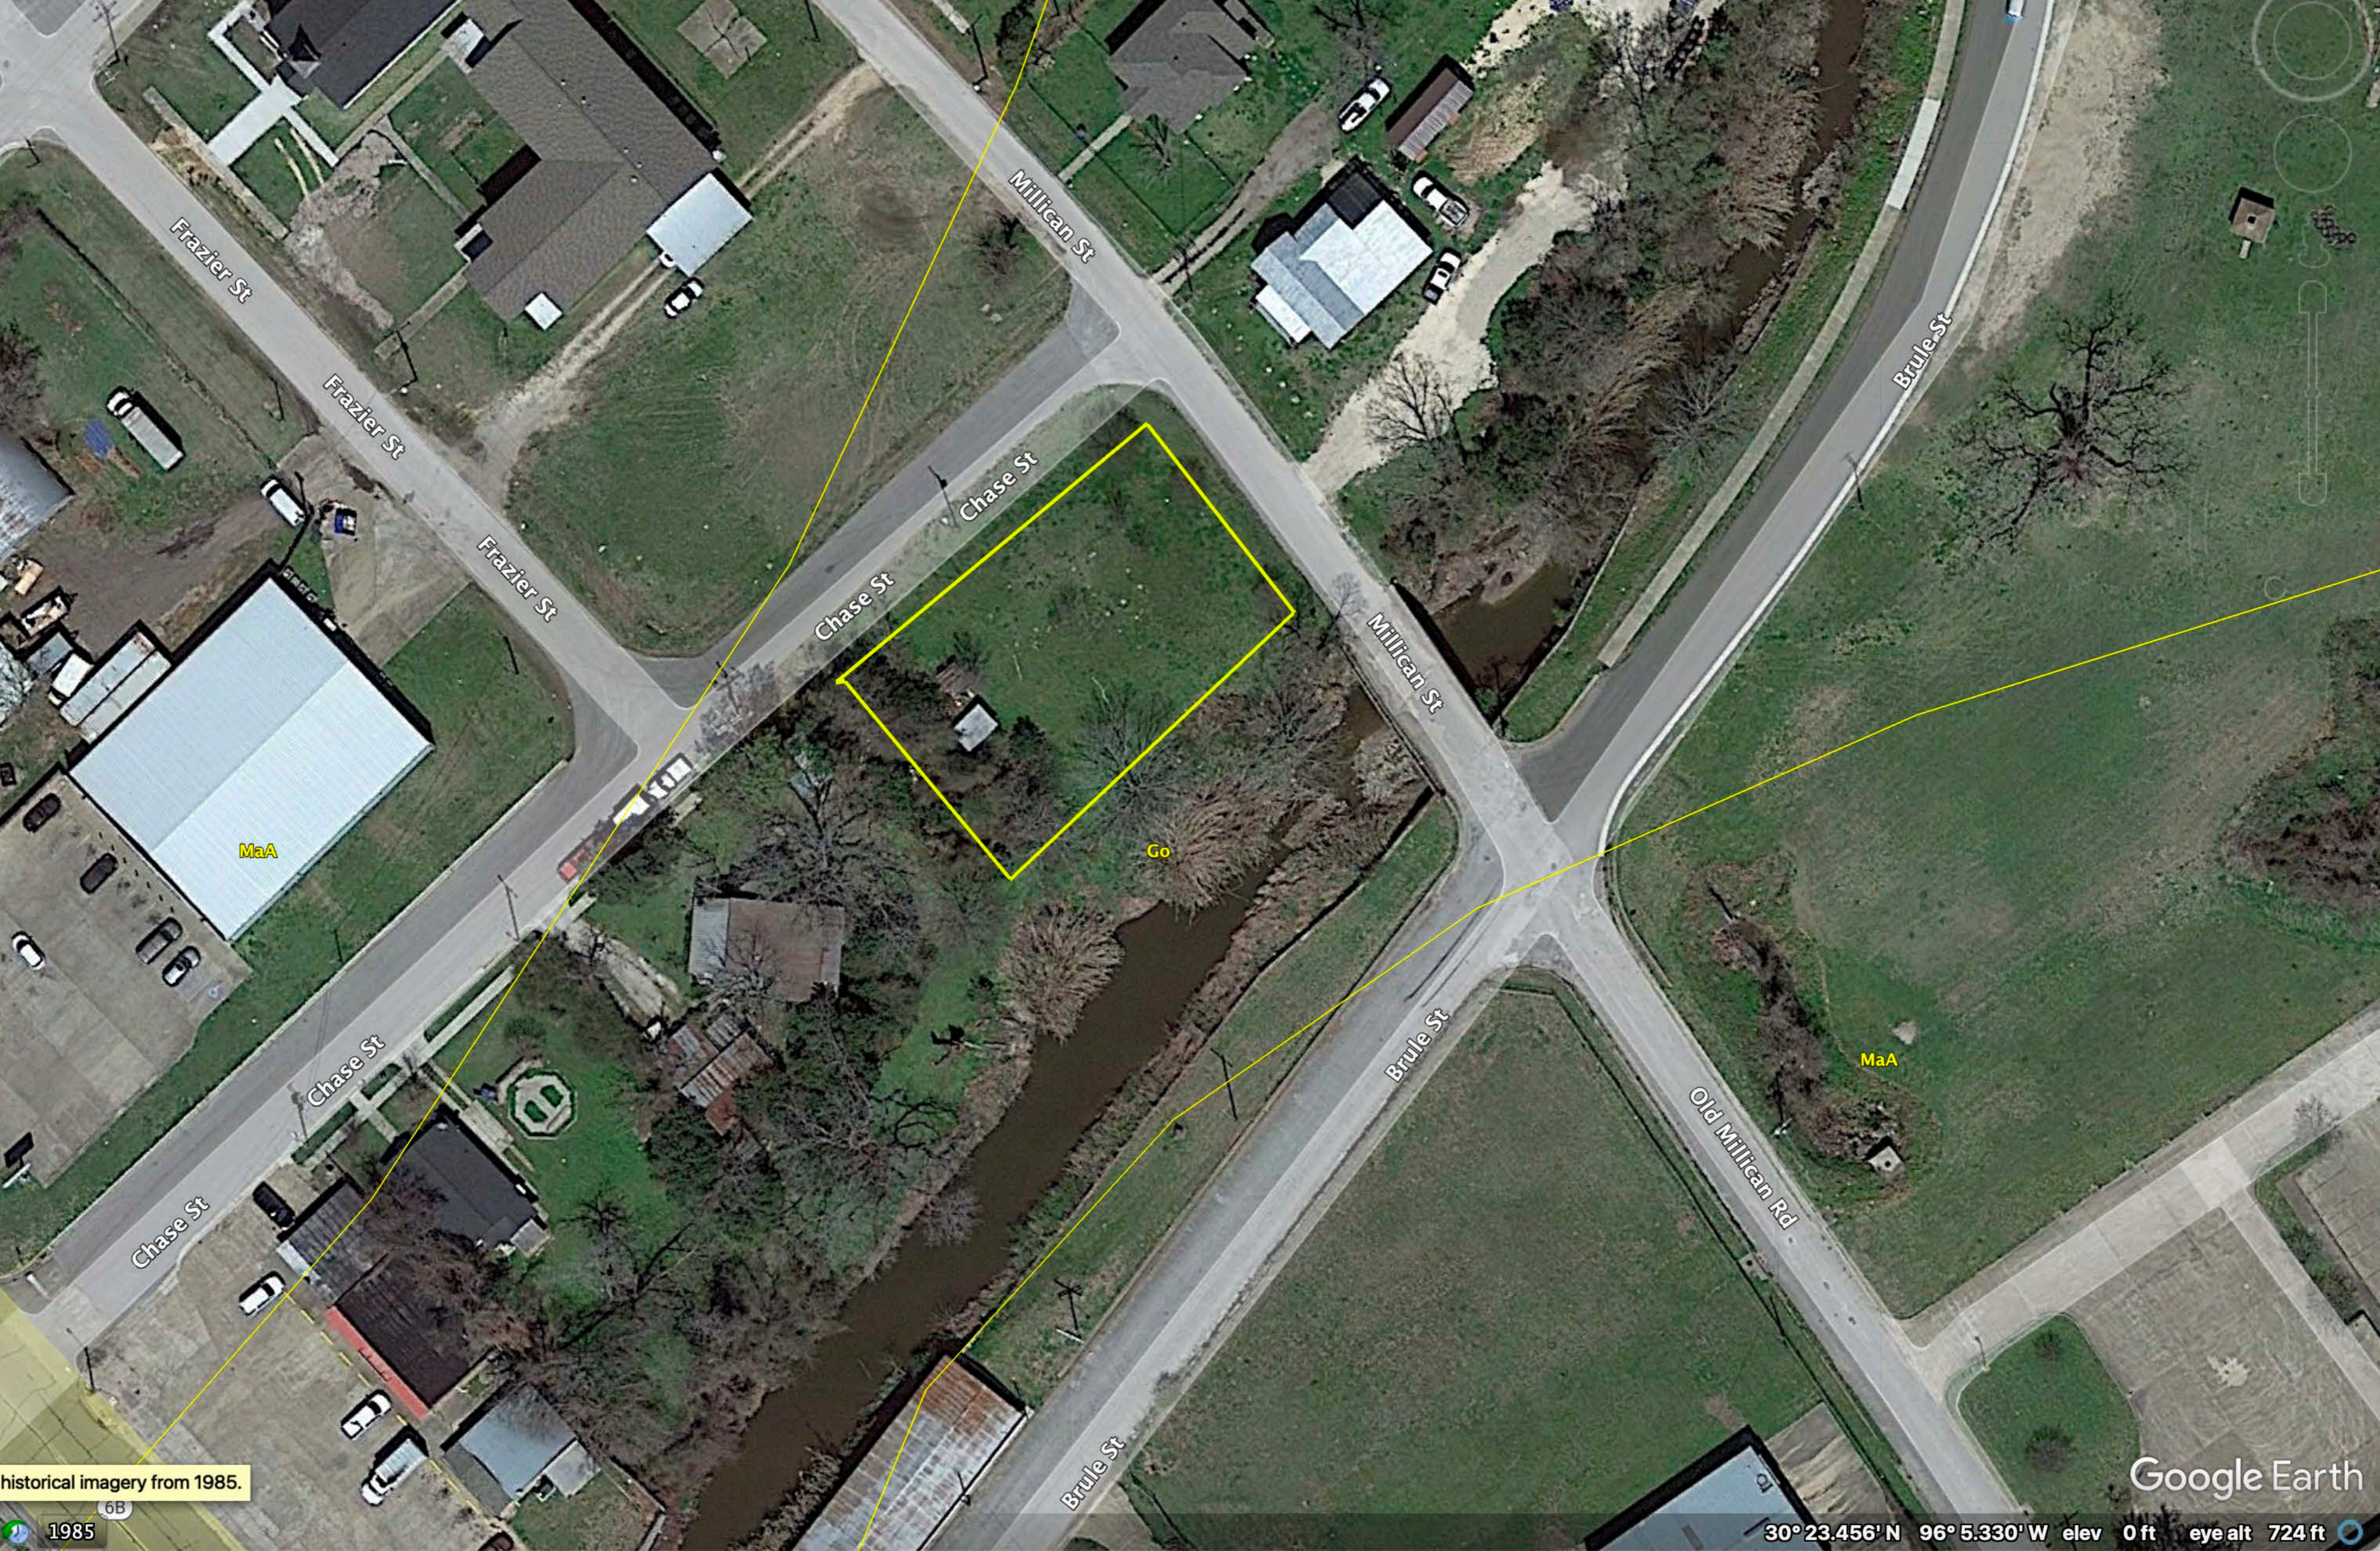

Google Earth

1985

30° 23.445' N 96° 5.298' W elev 0 ft eye alt 318 ft

historical imagery from 1985.

1985

Google Earth

30°23.456' N 96°5.330' W elev 0 ft eye alt 724 ft