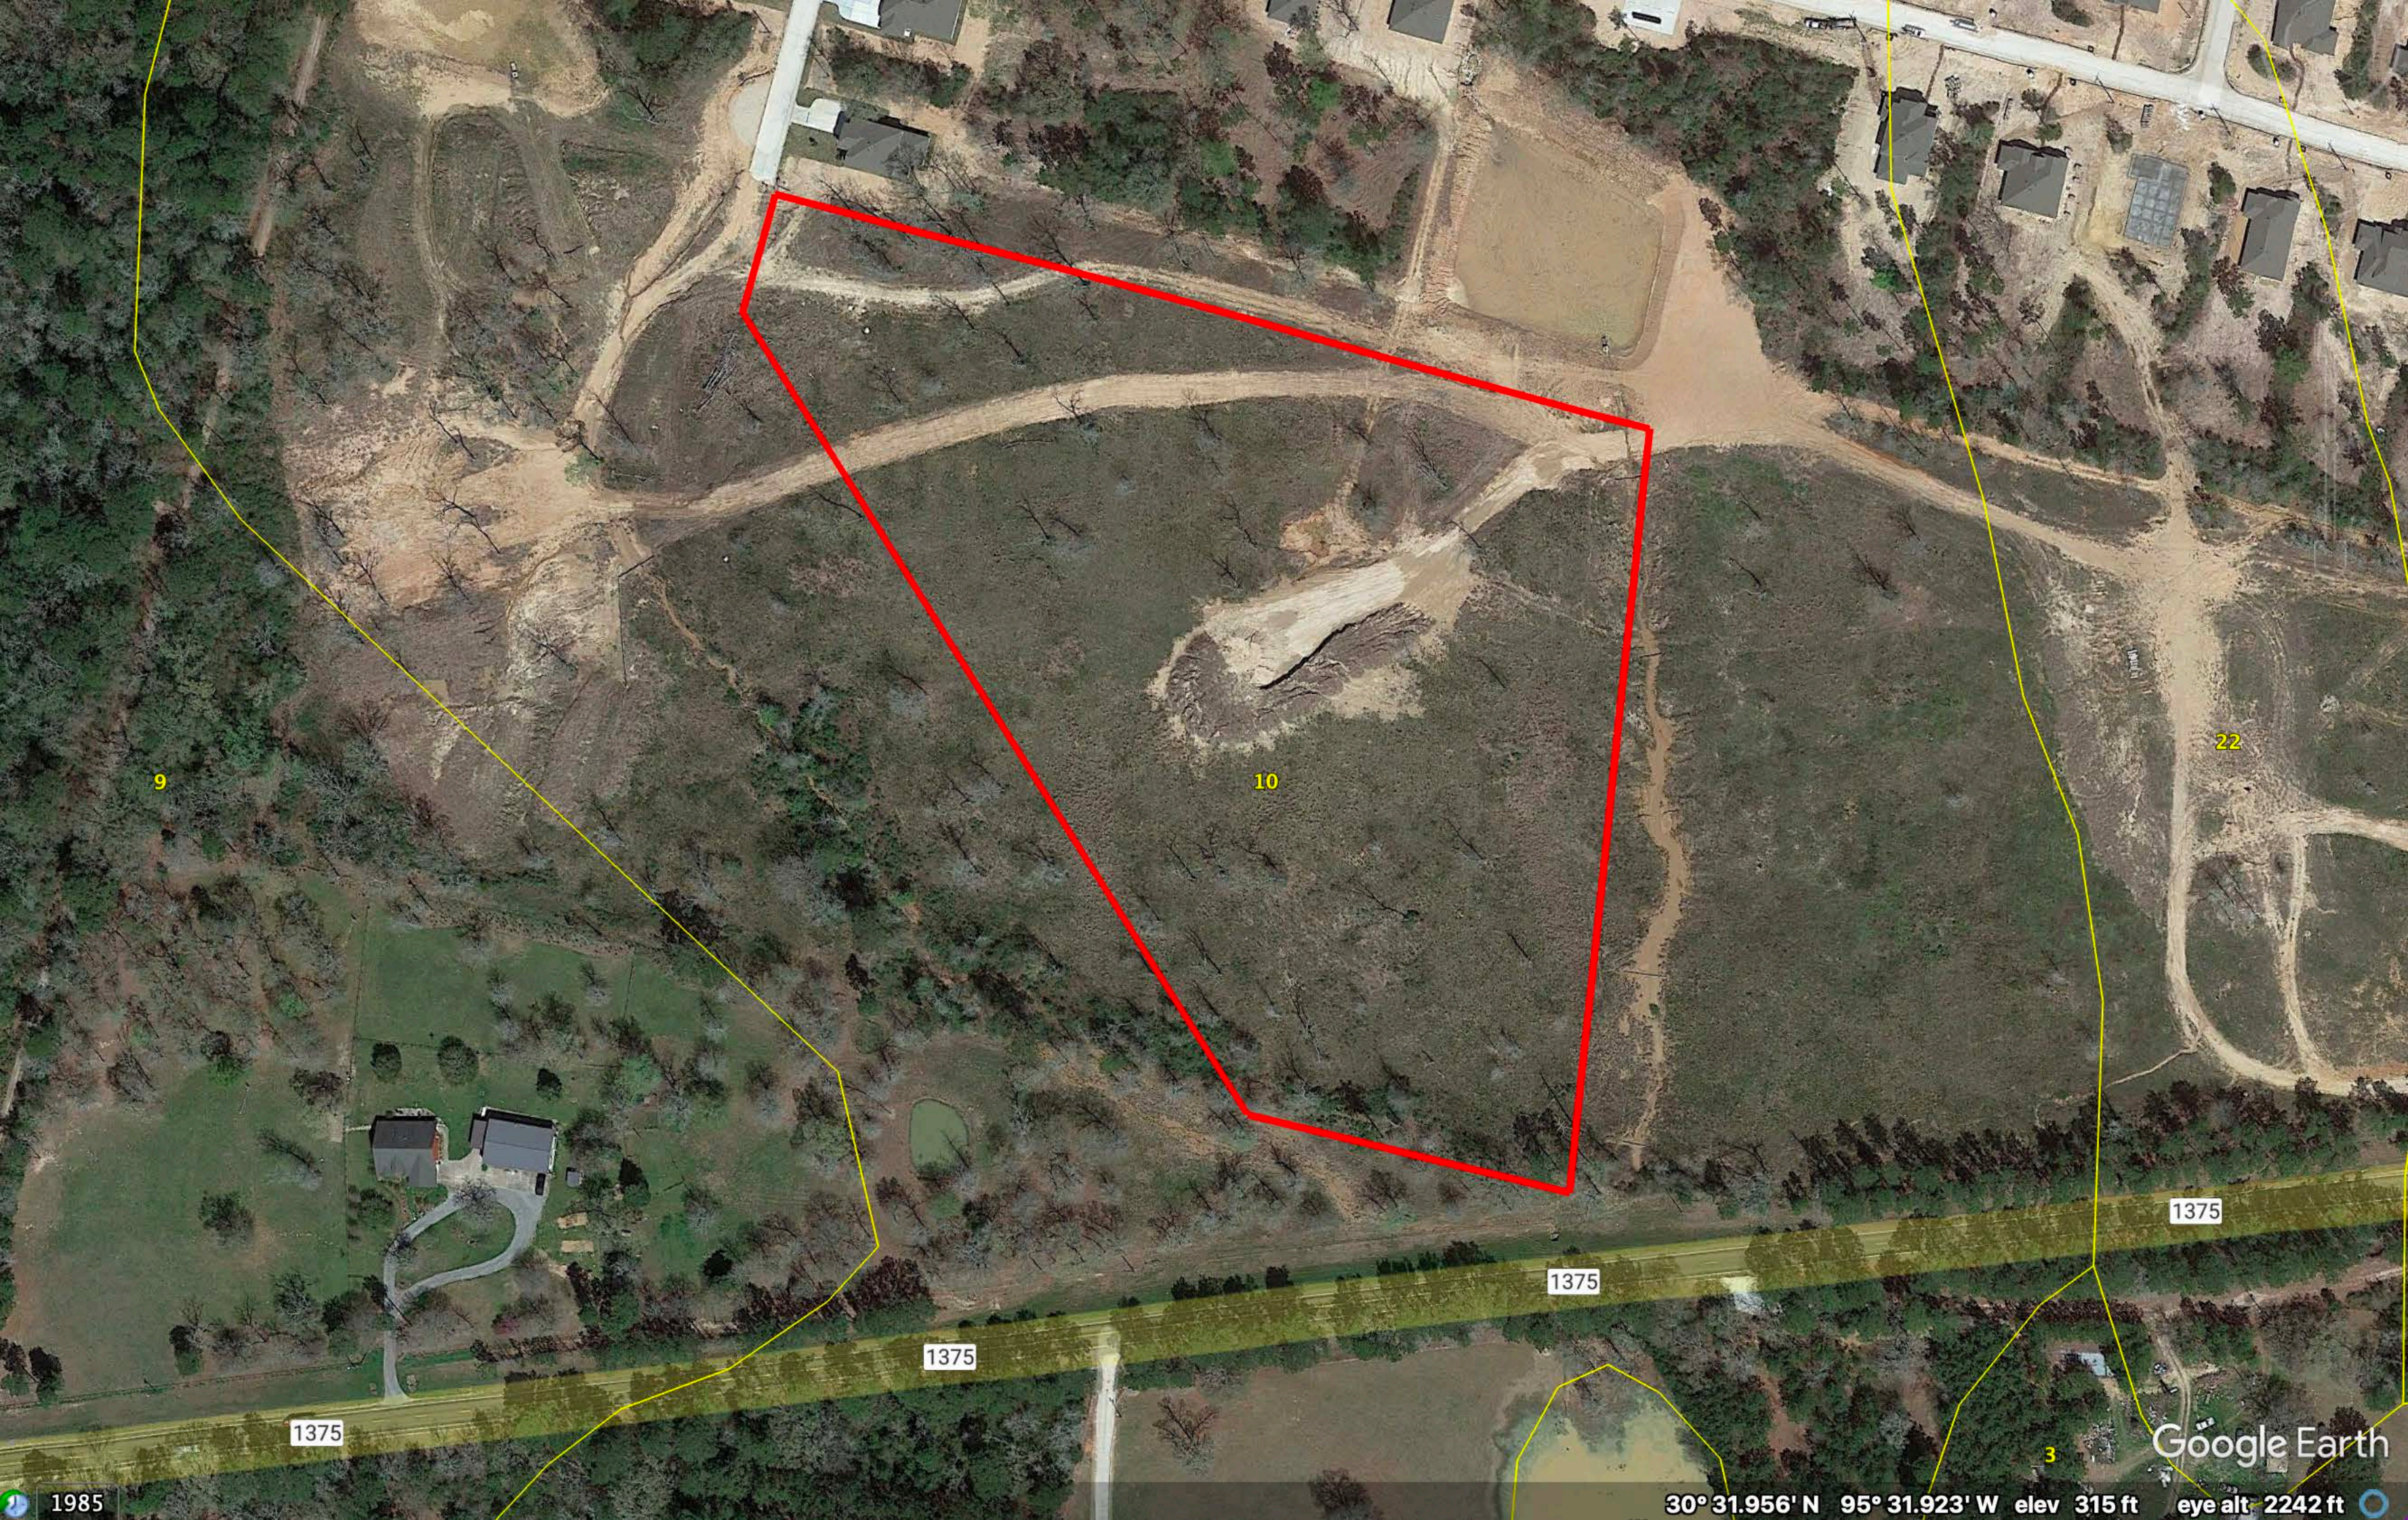

1375

Google Earth

30° 31.936' N 95° 31.885' W elev 320 ft eye alt 1828 ft

1985

Whelan Ln

Willa Ln

Pools By Tom

1375

SAM HOUSTON (Houston/Conroe/...
1375

238

Dana Dr

McGlothern Ln

Zone A

Google Earth

1985

30° 31.949' N 95° 32.309' W elev 312 ft eye alt 6208 ft

9

10

22

3

1375

1375

1375

1375

1375

1375

1375

1375

1985

30° 31.944' N 95° 31.986' W elev 307 ft eye alt 2242 ft

Google Earth
Earth Point