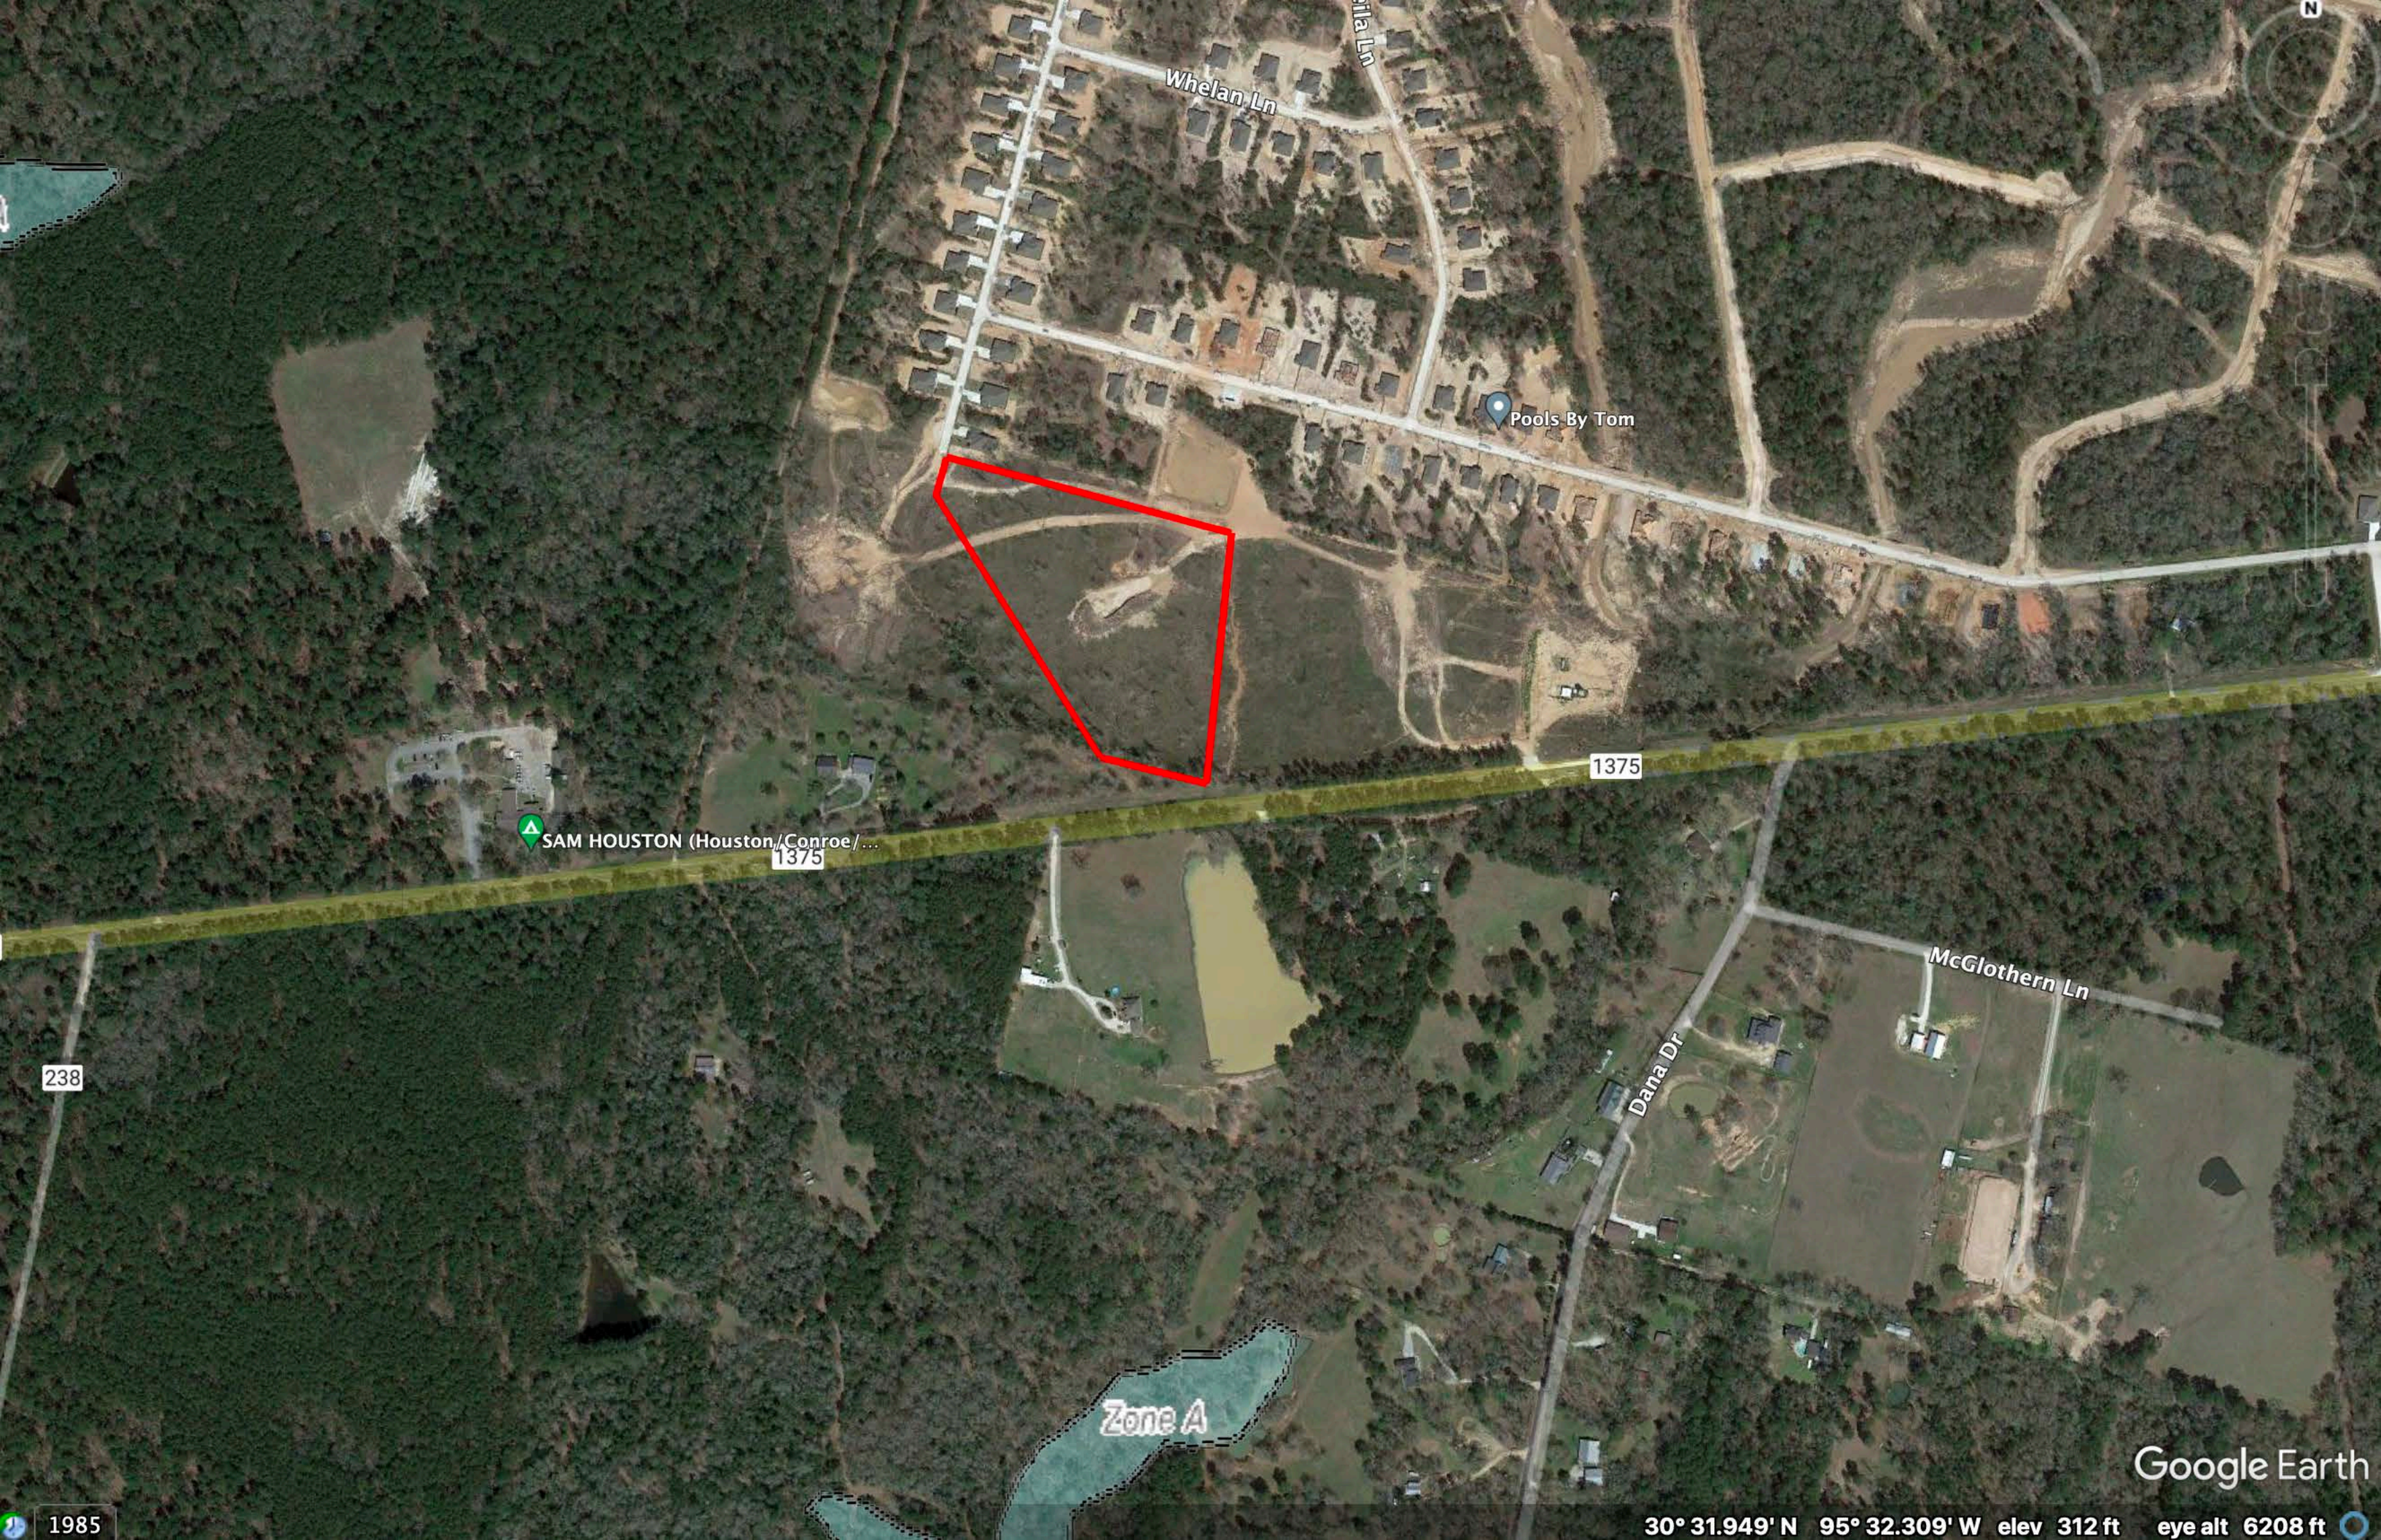

1375

Google Earth

30° 31.936' N 95° 31.885' W elev 320 ft eye alt 1828 ft

1985

Whelan Ln

Willa Ln

Pools By Tom

1375

SAM HOUSTON (Houston/Conroe/...
1375

238

Dana Dr

McGlothern Ln

Zone A

Google Earth

1985

30° 31.949' N 95° 32.309' W elev 312 ft eye alt 6208 ft

9

10

22

3

1375

1375

1375

1375

1375

1375

1375

1375

1985

30° 31.944' N 95° 31.986' W elev 307 ft eye alt 2242 ft

Google Earth
Earth Point