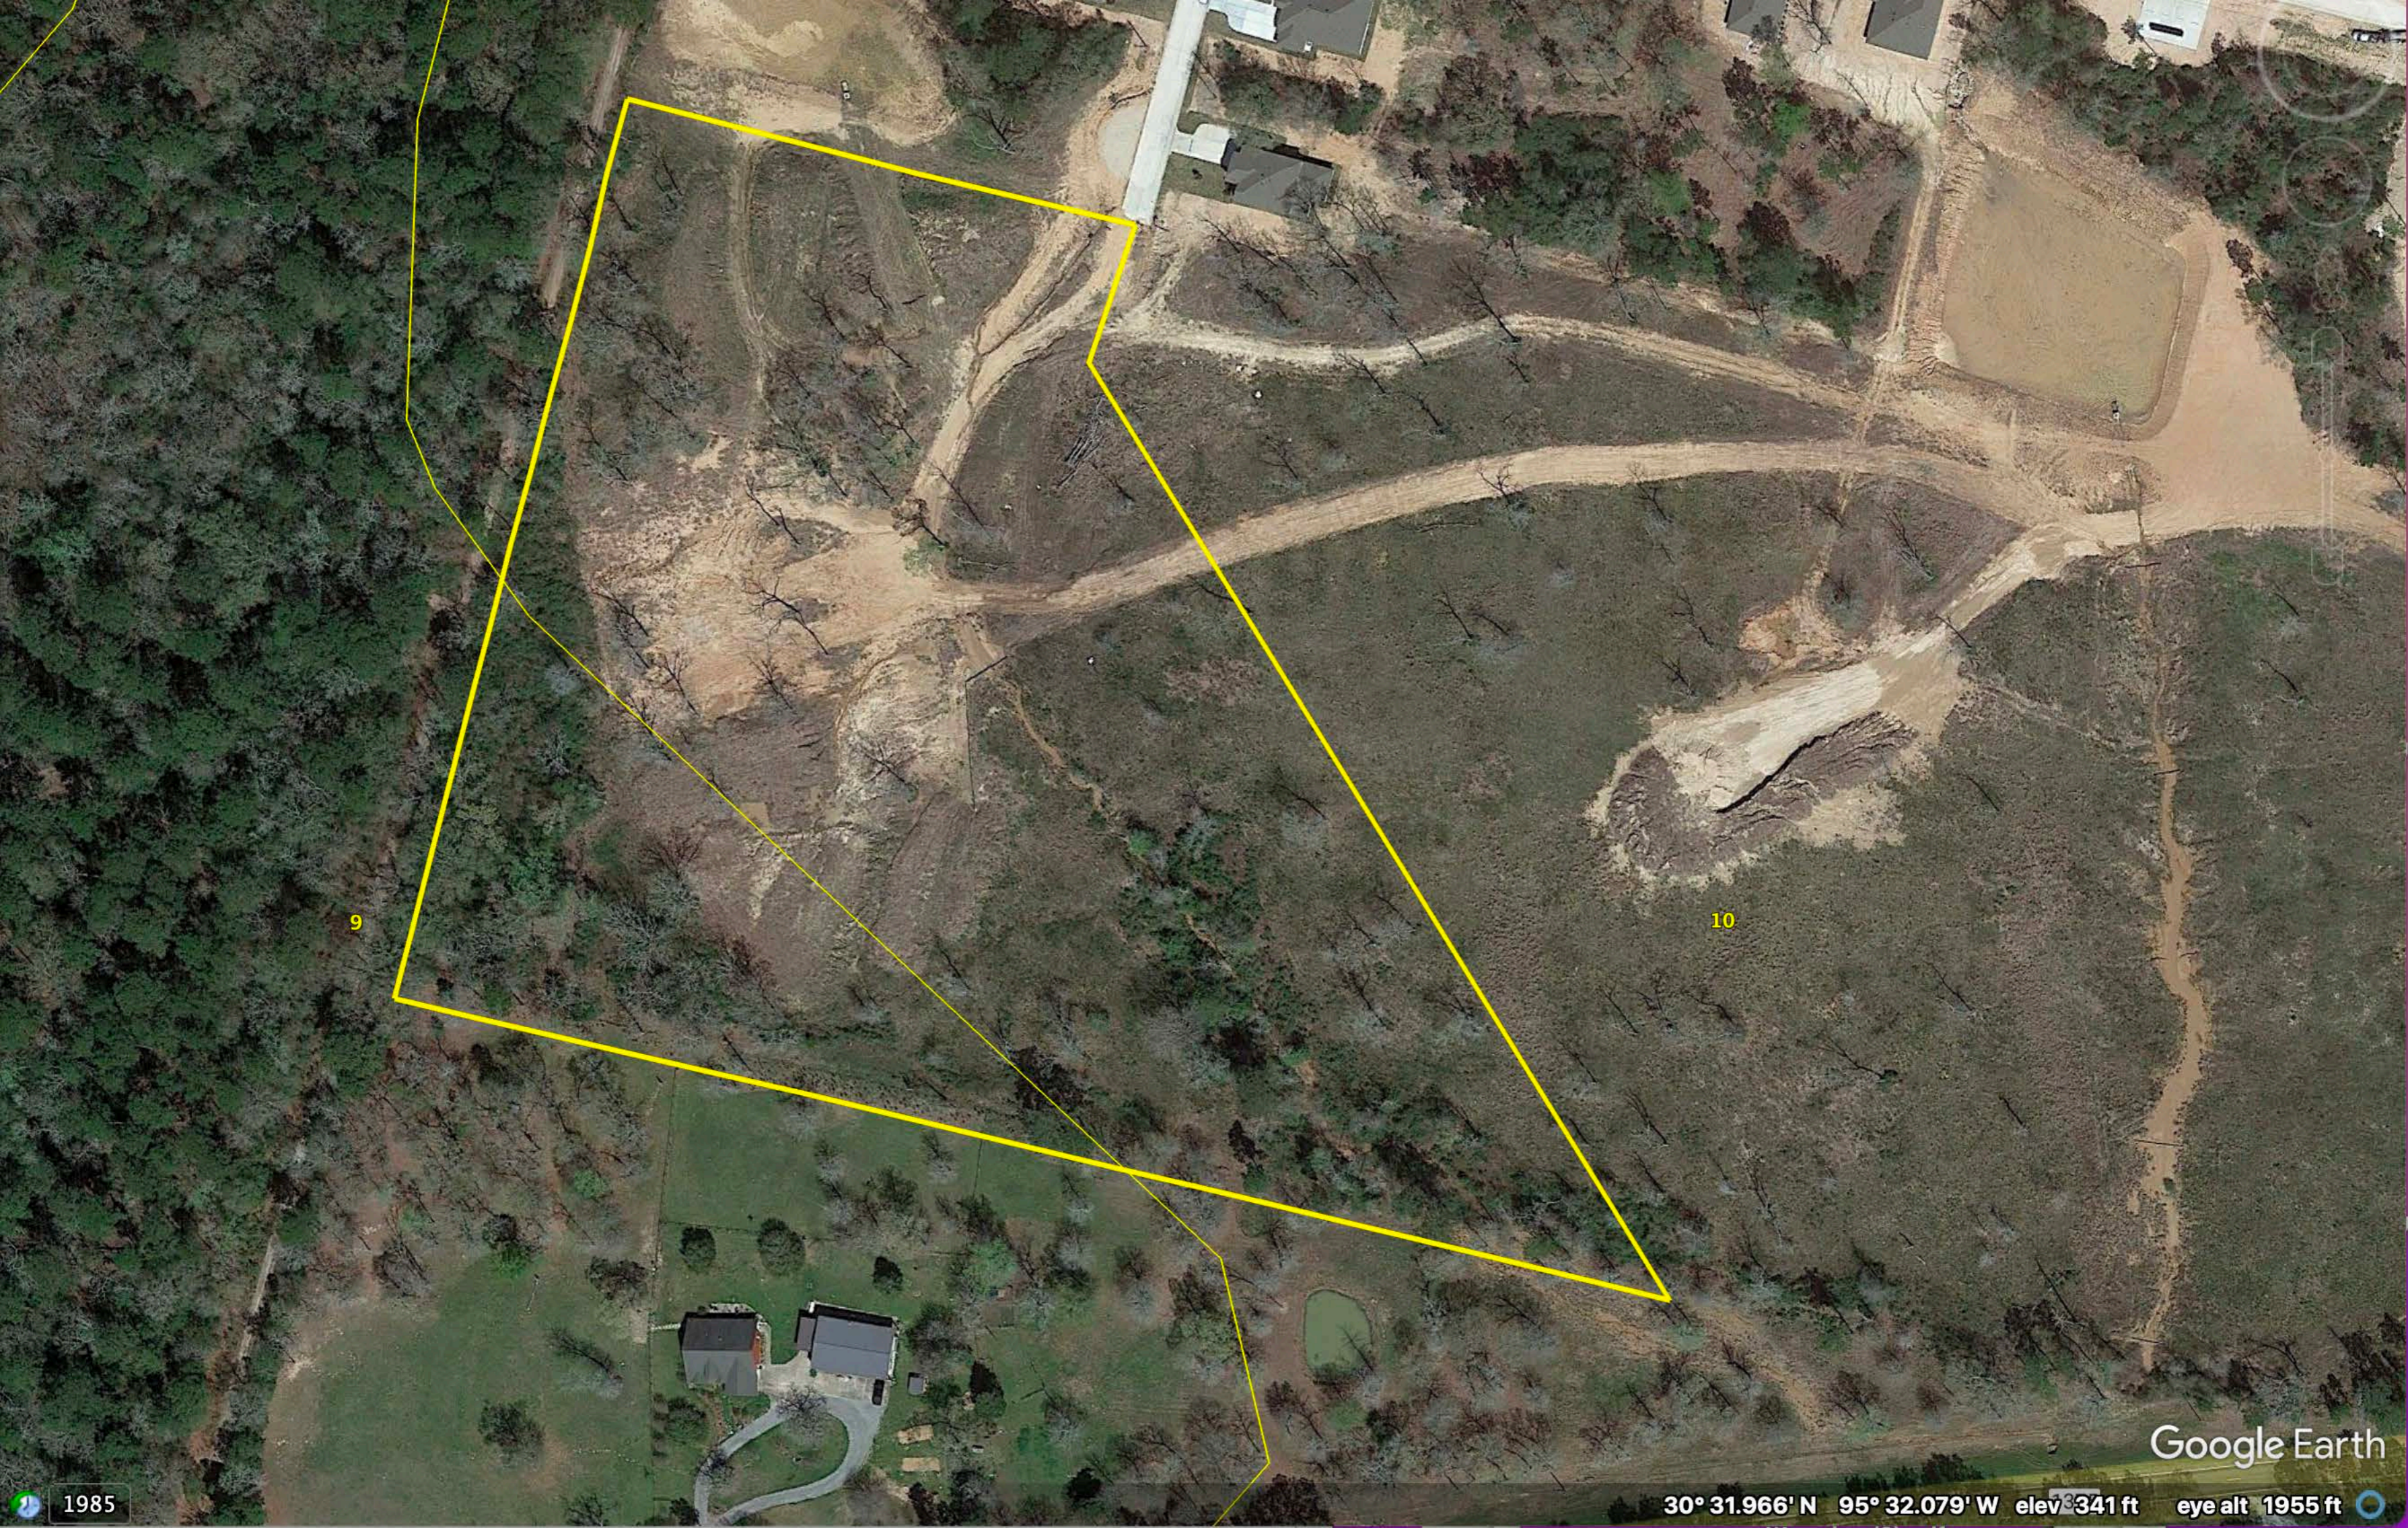

N

1985

Google Earth

30° 31.964' N 95° 32.064' W elev 338 ft eye alt 1698 ft

A

Whelan Ln

illa Ln

Pools By Tom

1375

SAM HOUSTON (Houston/Conroe/...

1375

5

238

McGlothern Ln

Dana Dr

Zone A

Google Earth

1985

30° 32.028' N 95° 32.333' W elev 367 ft eve alt 6208 ft

9

10

Pools By T

SAM HOUSTON (Houston/Conroe/...

1375

1375

75

Google Earth  
Earth & Sky

1985

30°31.990' N 95°32.022' W elev 323 ft eye alt 3155 ft