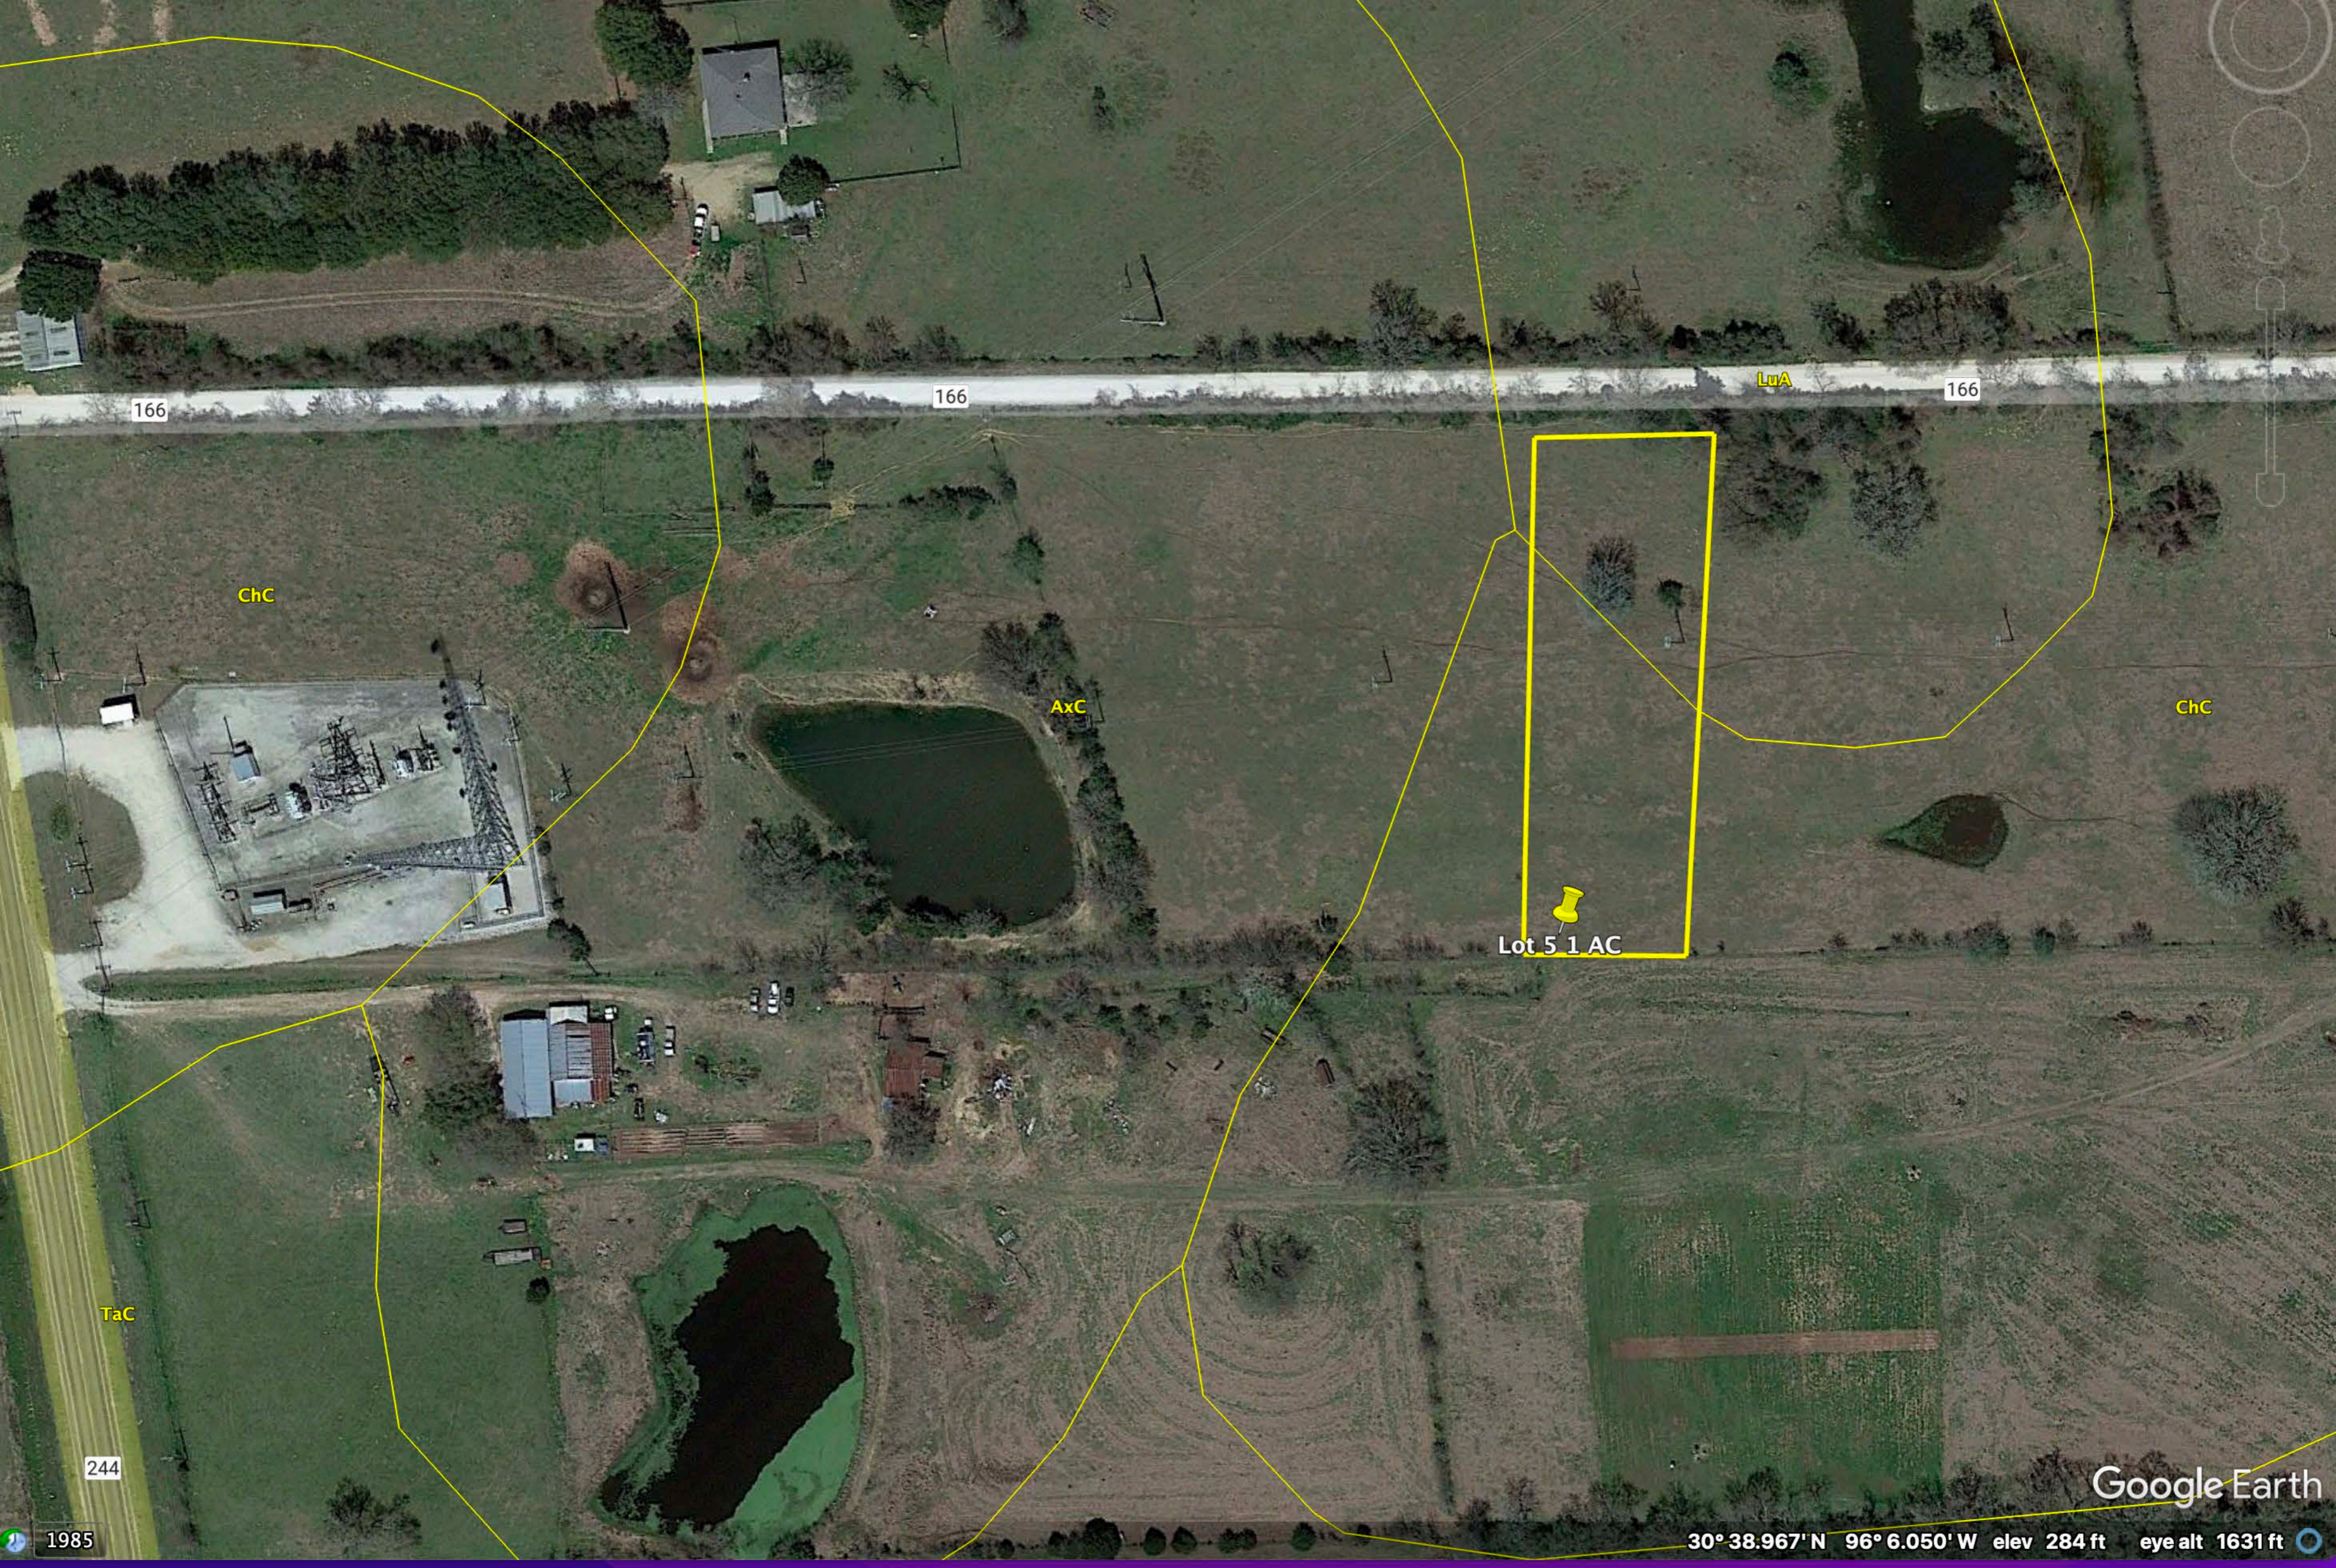

166

166

166

244

244

Lot 51 AC

Carlos Water

Zone A

Google Earth

1985

30° 39.080' N 96° 6.282' W elev 283 ft eye alt 2505 ft

166

166

166

LuA

ChC

AxC

ChC

Lot 5 1 AC

TaC

244

1985

Google Earth

30° 38.967' N 96° 6.050' W elev 284 ft eye alt 1631 ft

166

166

166

260

244

Oil Wells

Lot 5 1 AC

Carlos Water