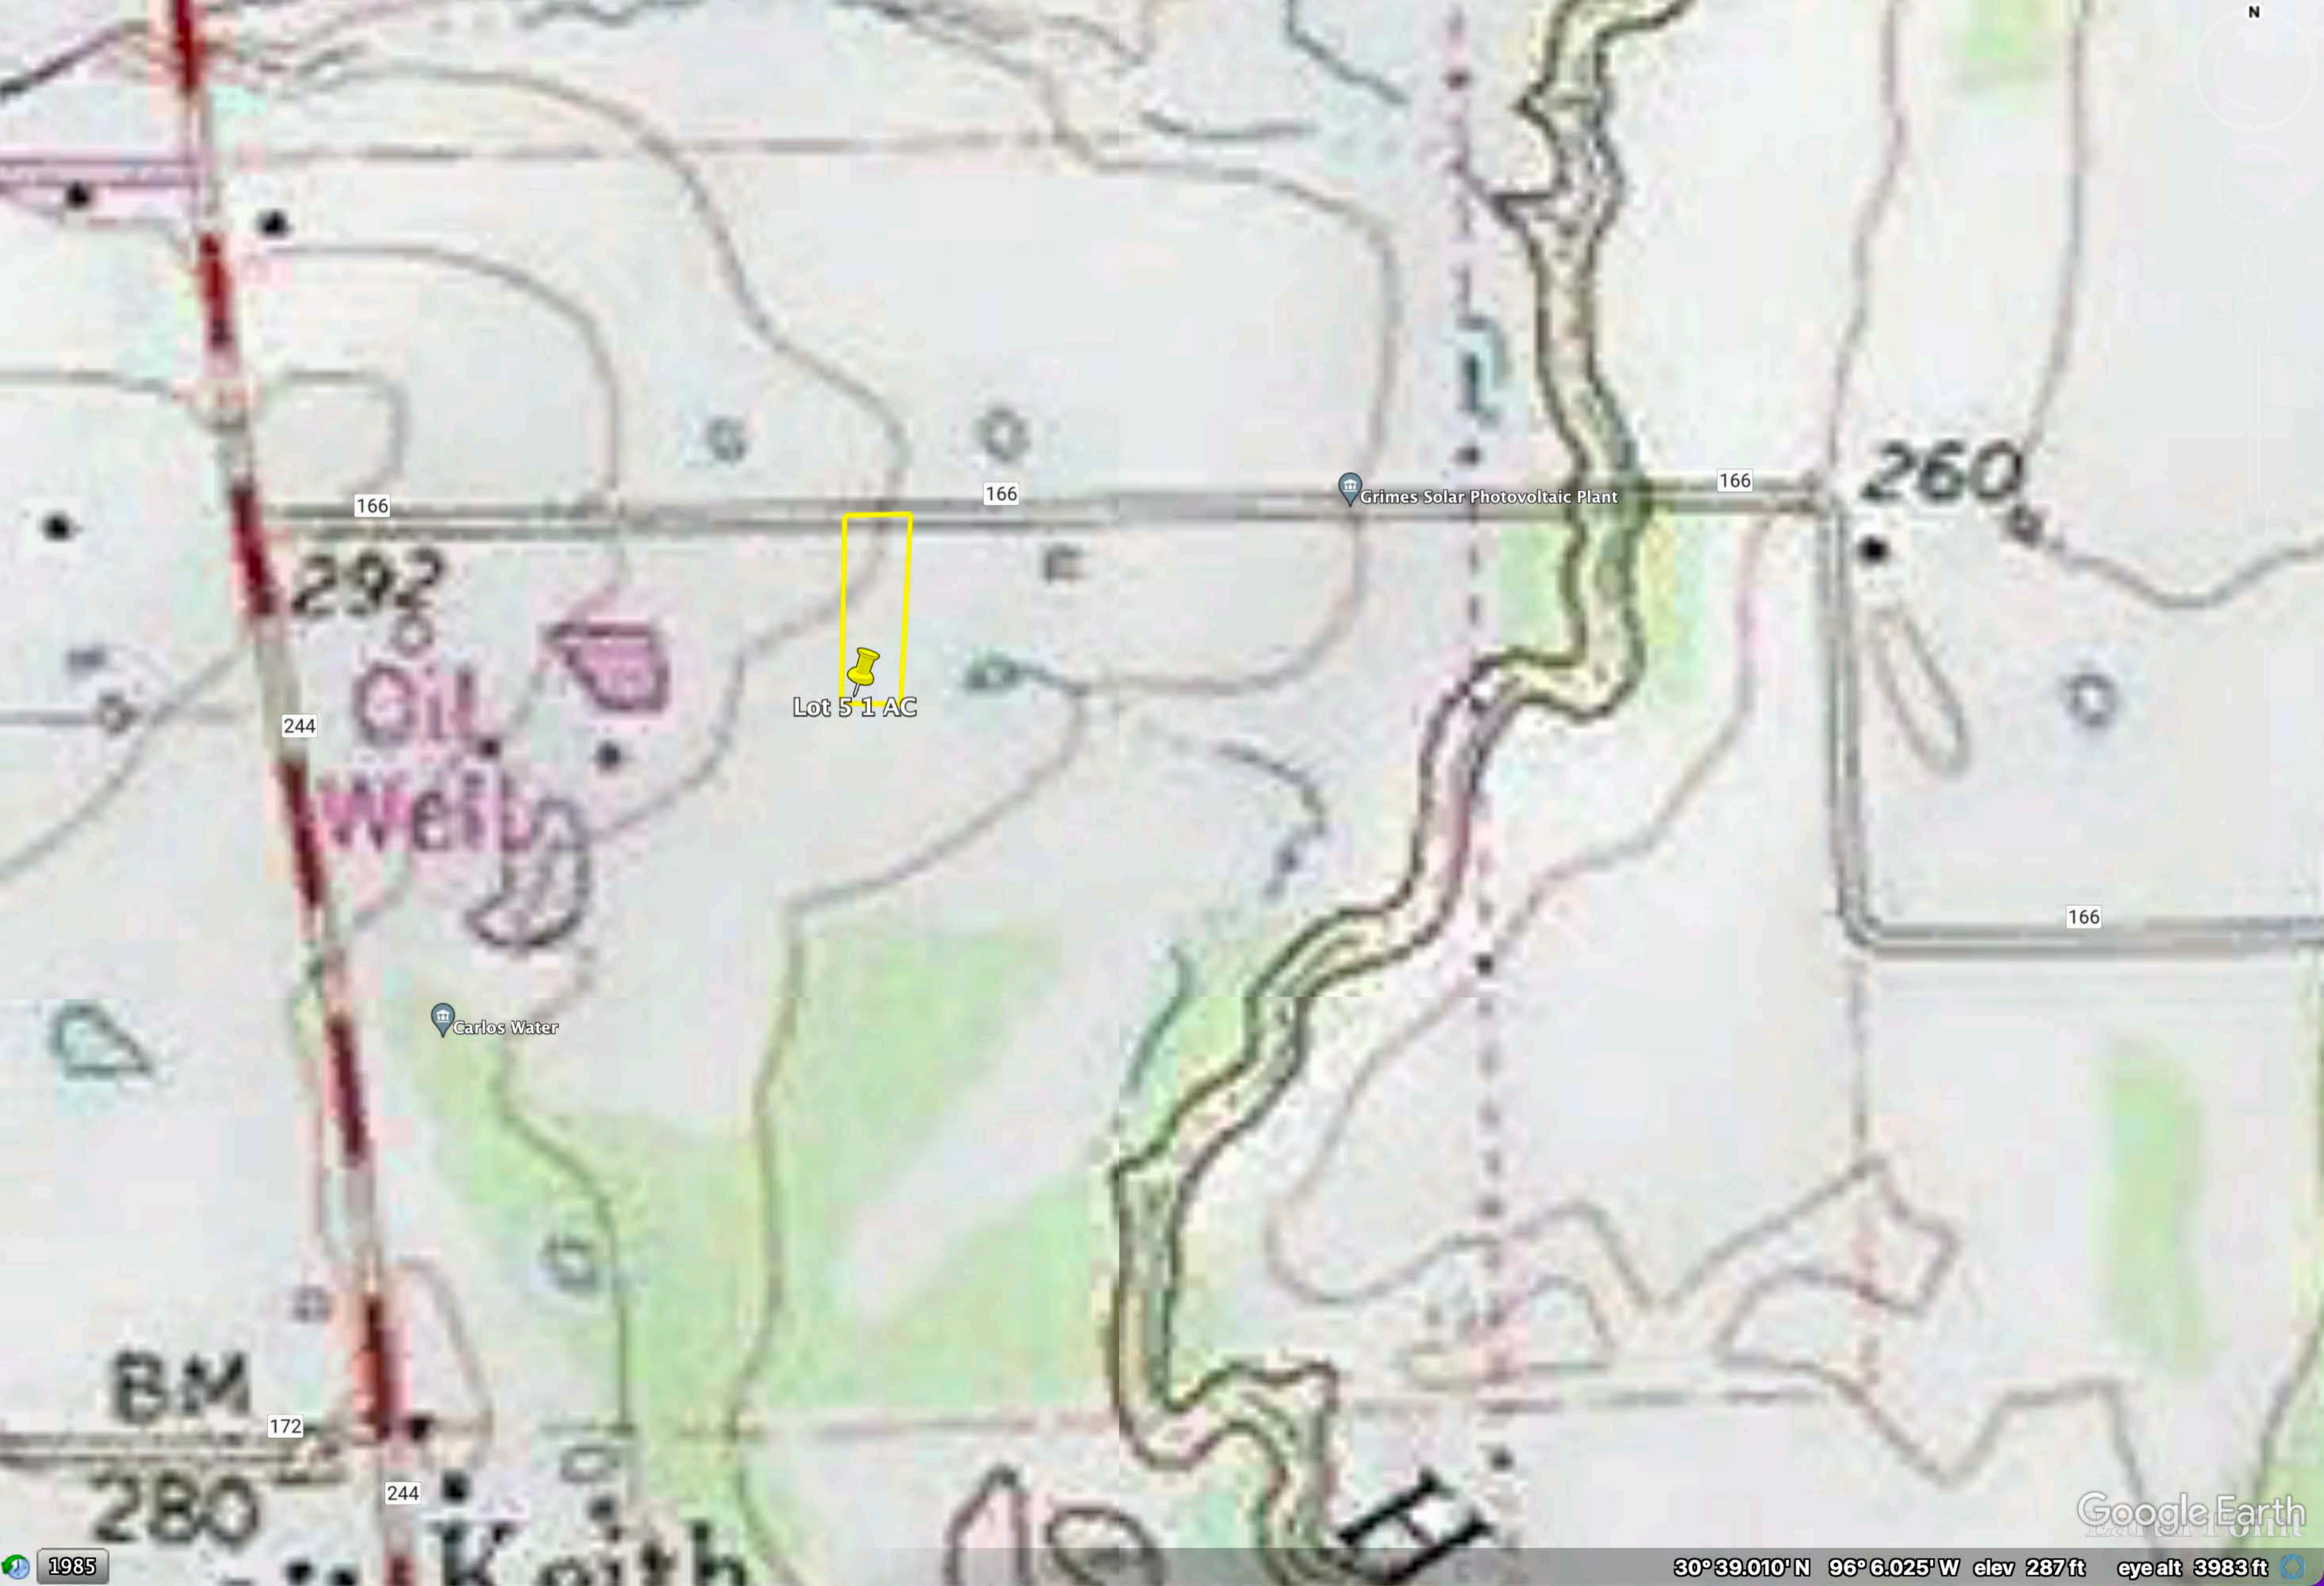

Google Earth

1985

30° 39.080' N 96° 6.282' W elev 283 ft eye alt 2505 ft

166

166

166

LuA

ChC

AxC

ChC

Lot 5 1 AC

TaC

244

1985

Google Earth

30° 38.967' N 96° 6.050' W elev 284 ft eye alt 1631 ft

166

166

166

260

244

Oil Wells

Lot 5 1 AC

Carlos Water

30°39.010'N 96°6.025'W elev 287ft eyealt 3983ft