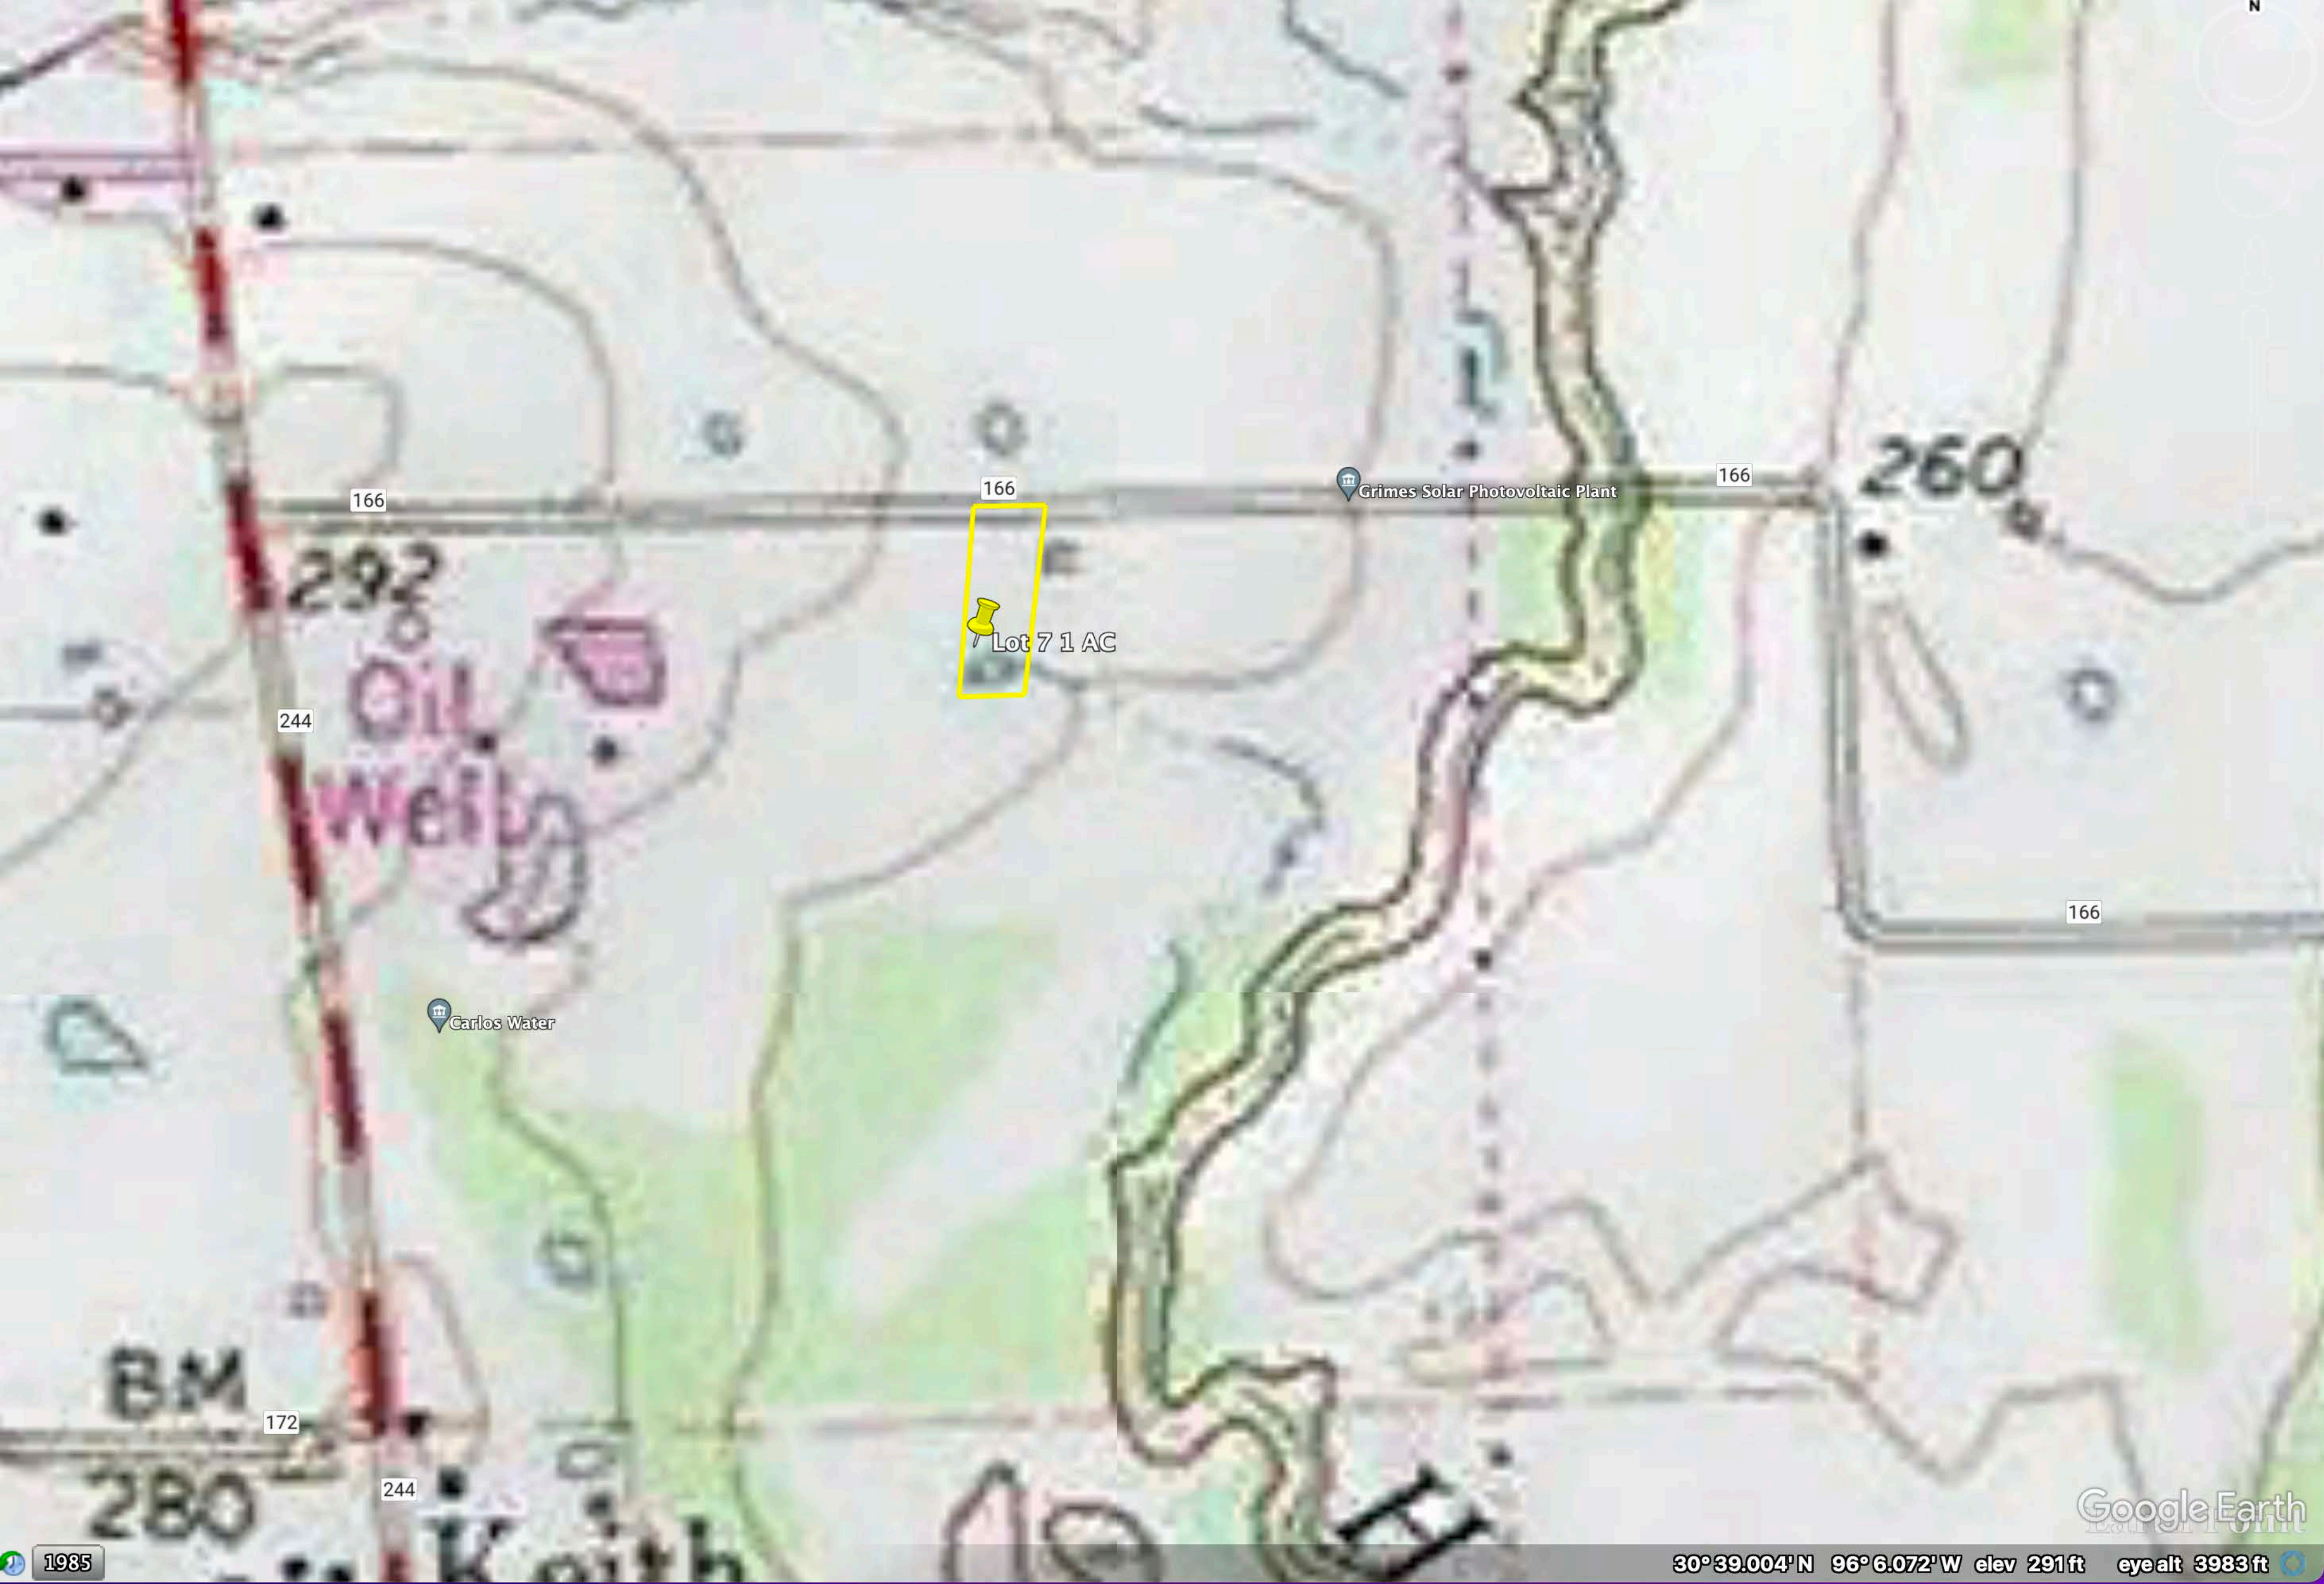

Google Earth

Carlos Water

1985

30° 38.999' N 96° 6.191' W elev 301 ft eye alt 2505 ft

166

166

LuA

166

ChC

AxC

ChC

Lot 7 1 AC

TaC

244

1985

Google Earth

30° 38.978' N 96° 6.020' W elev 282 ft eye alt 1631 ft

166

166

166

260

244

292
Oil
Wells

Lot 7 1 AC

Google Earth

1985

30° 39.004' N 96° 6.072' W elev 291ft eye alt 3983ft