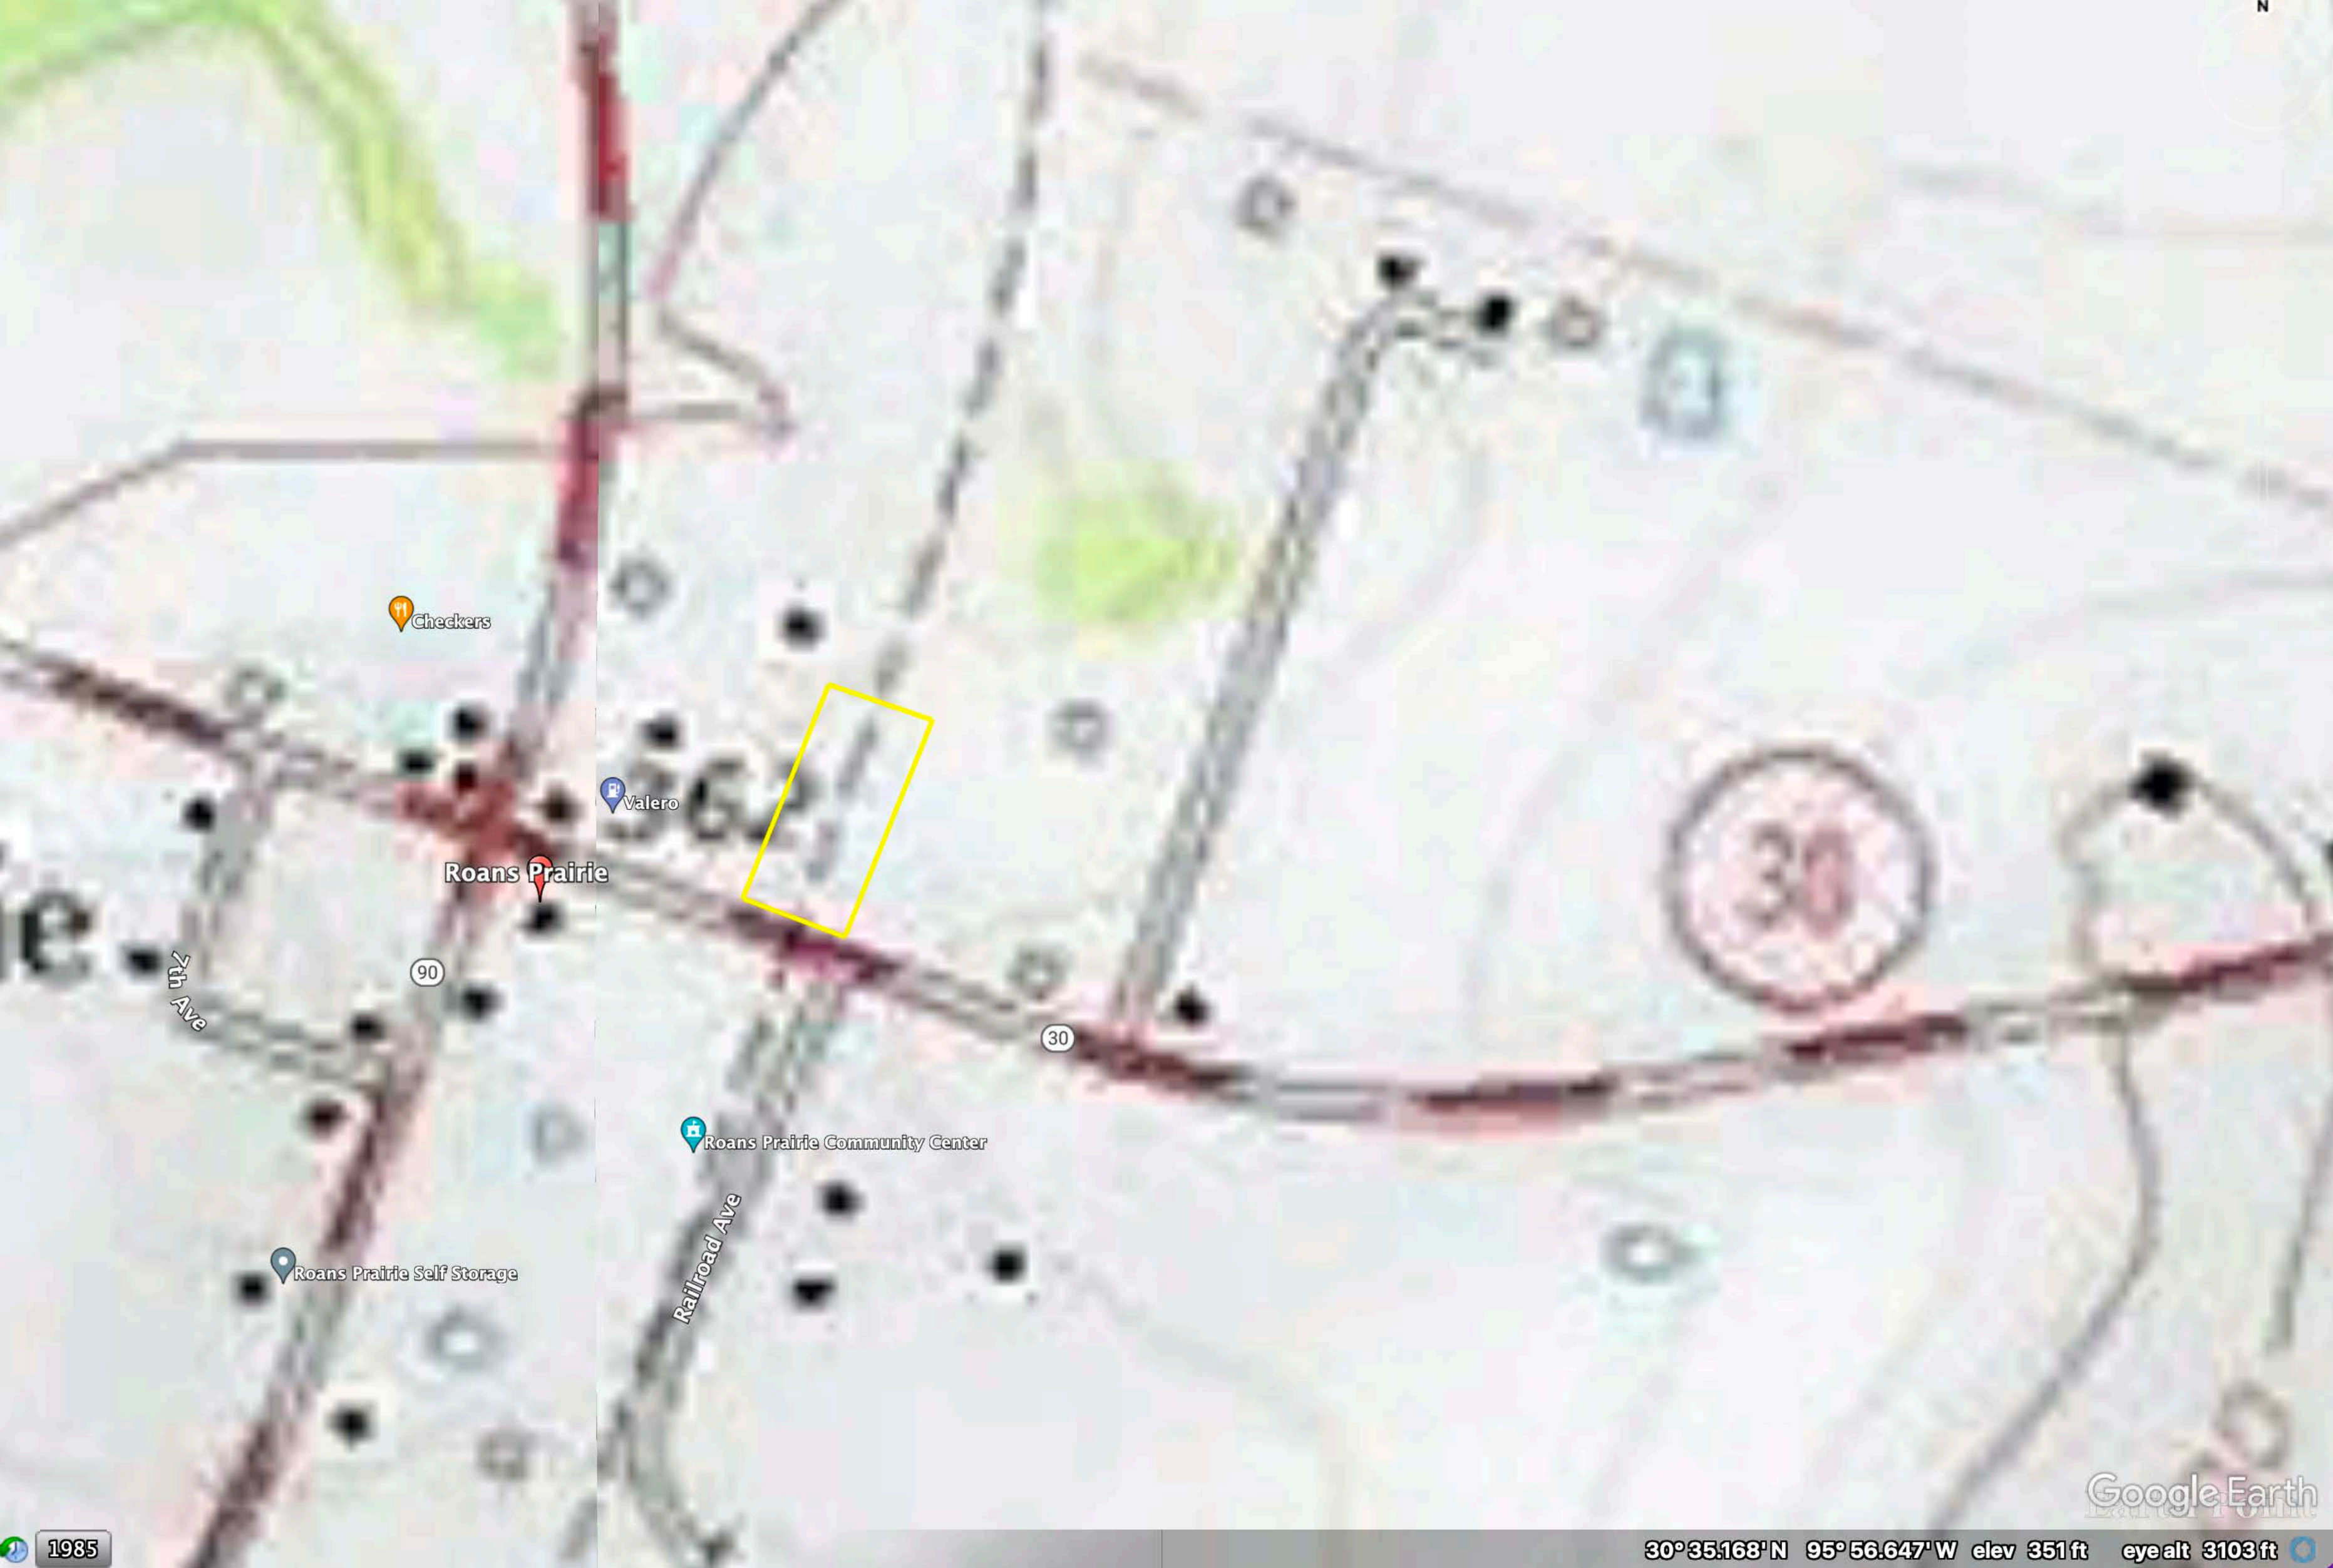

Circle K

30

Google Earth

30° 35.091' N 95° 56.522' W elev 362 ft eye alt 965 ft

1985

226

30

30

219

219

Google Earth

1985

30° 35.621' N 95° 57.361' W elev 359 ft eye alt 14081 ft

Circle K

ArC

FIB

30

Google Earth

1985

30° 35.099' N 95° 56.602' W elev 360 ft eye alt 965 ft

Checkers

Valero

Roans Prairie

90

30

Roans Prairie Community Center

Roans Prairie Self Storage

7th Ave

Railroad Ave

Google Earth

1985

30°35.168'N 95°56.647'W elev 351ft eye alt 3103ft